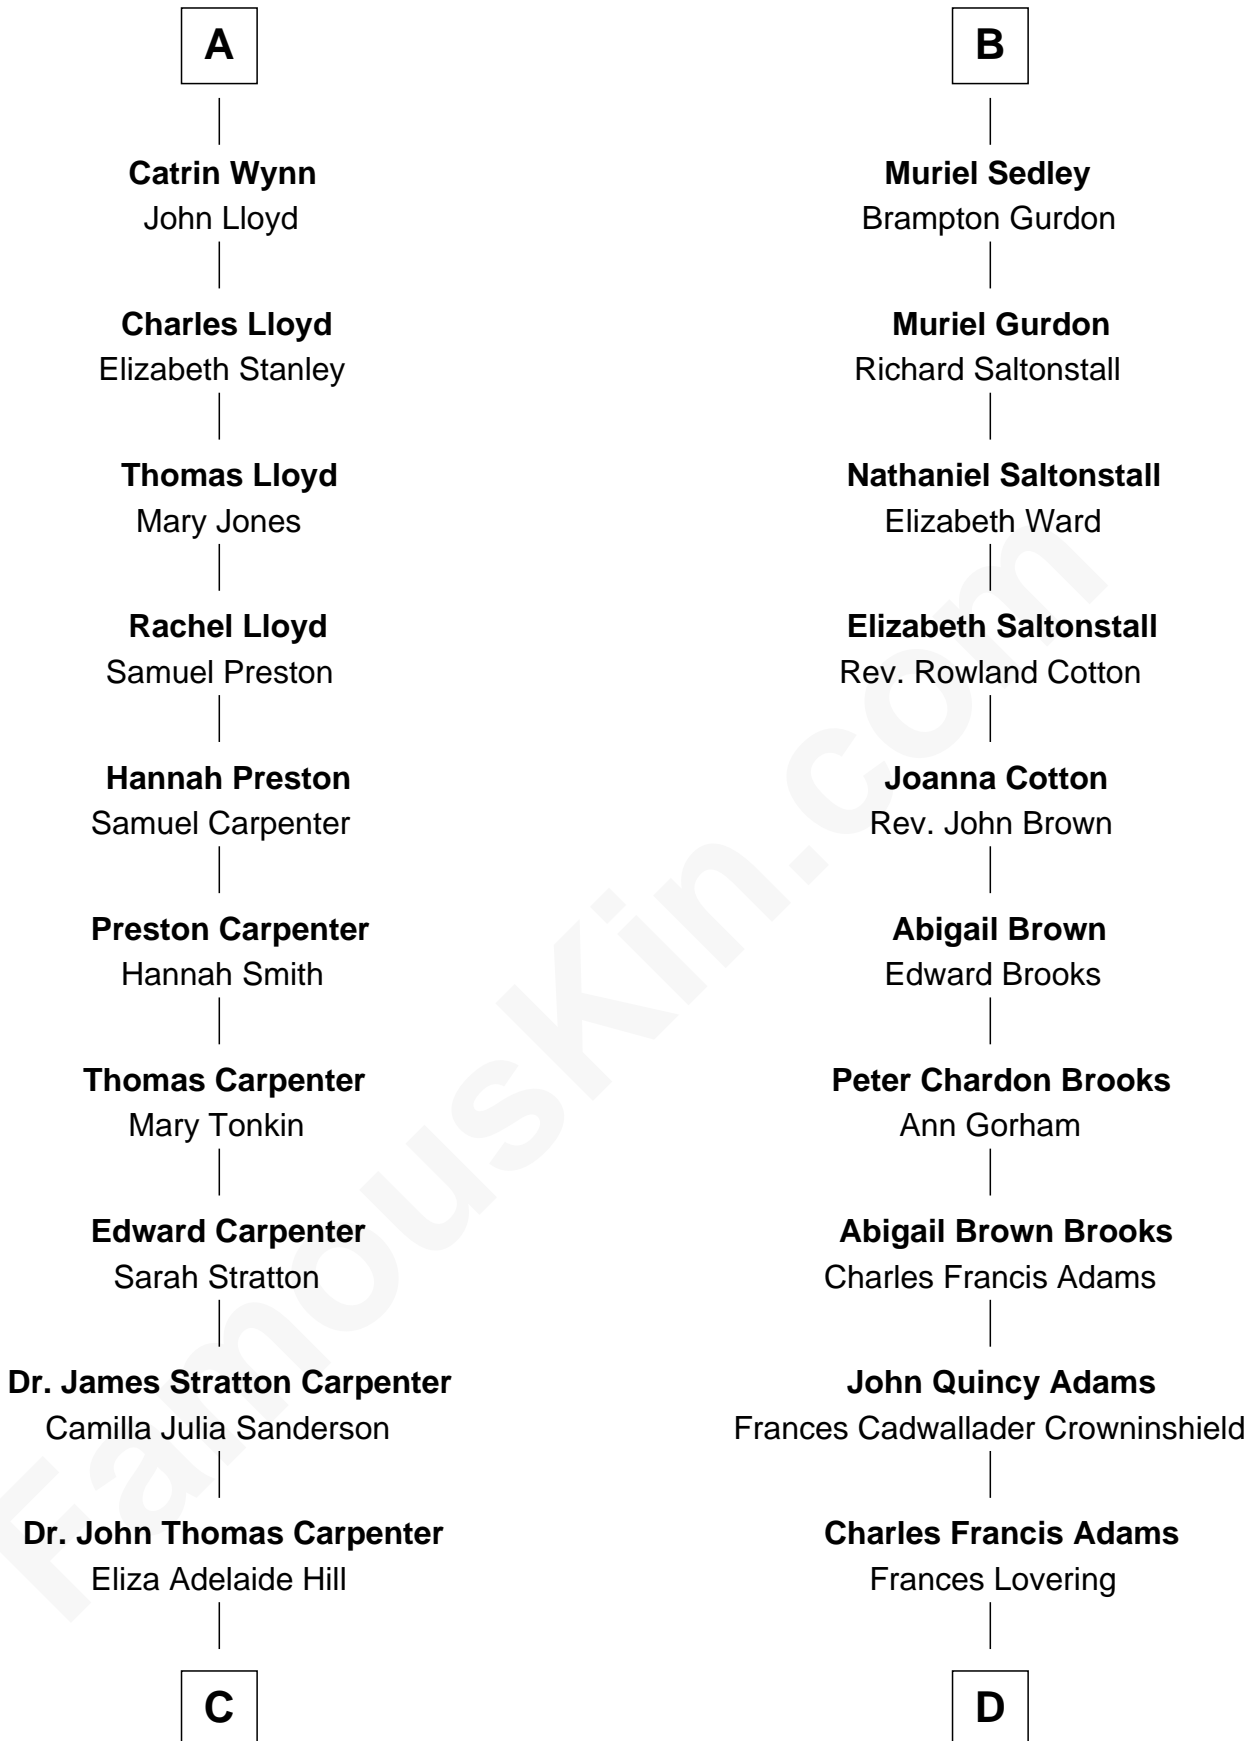

FamousKin.com Relationship Chart of

Mary Chapin Carpenter

Singer and Songwriter

18th cousin 2 times removed of

John Adams Morgan

1952 Olympic Sailing Gold Medalist

C

Dr. James Stratton Carpenter