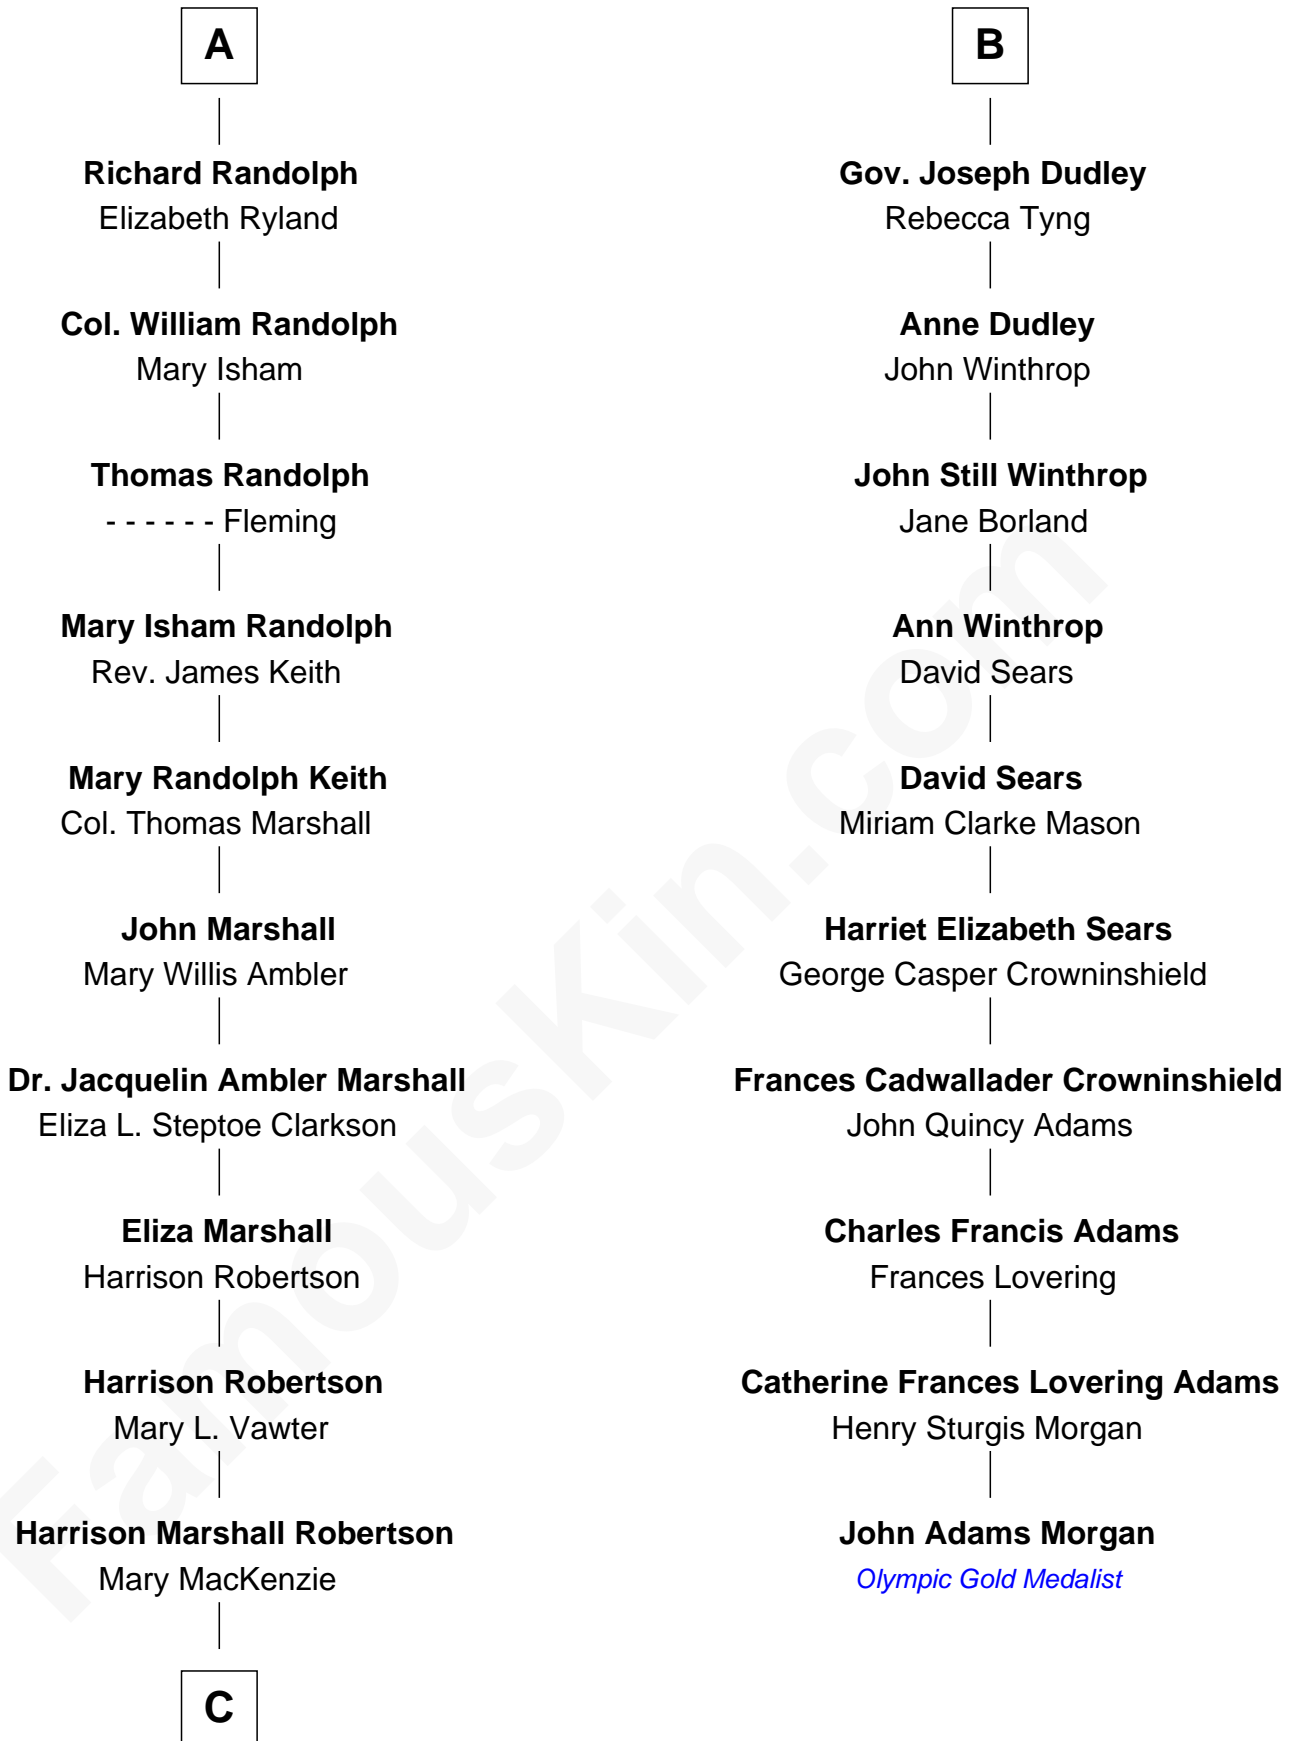

FamousKin.com
Relationship Chart of
Mary Chapin Carpenter
Singer and Songwriter

16th cousin 2 times removed of

John Adams Morgan
1952 Olympic Sailing Gold Medalist

C

Mary Bowie Robertson
Chapin Carpenter

Mary Chapin Carpenter
Singer and Songwriter

FamousKin.com