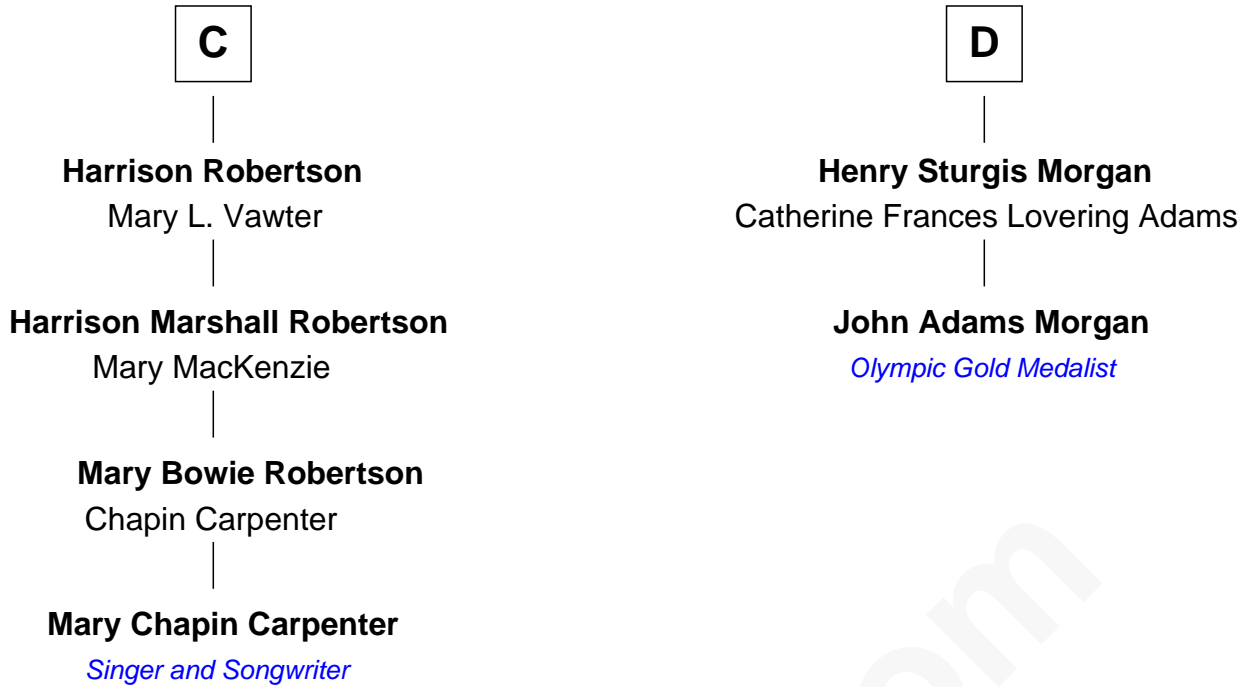

FamousKin.com Relationship Chart of

Mary Chapin Carpenter

Singer and Songwriter

18th cousin 2 times removed of

John Adams Morgan

1952 Olympic Sailing Gold Medalist

Sir Philip le Despencer

Elizabeth - - - - -

Sir John Sutton

Sir John Sutton

Constance Blount

Sir John Sutton

Elizabeth Berkeley

Jane Sutton

Thomas Mainwaring

Cecily Mainwaring

John Cotton

Sir George Cotton

Mary Onley

Richard Cotton

Mary Mainwaring

B

FamousKin.com