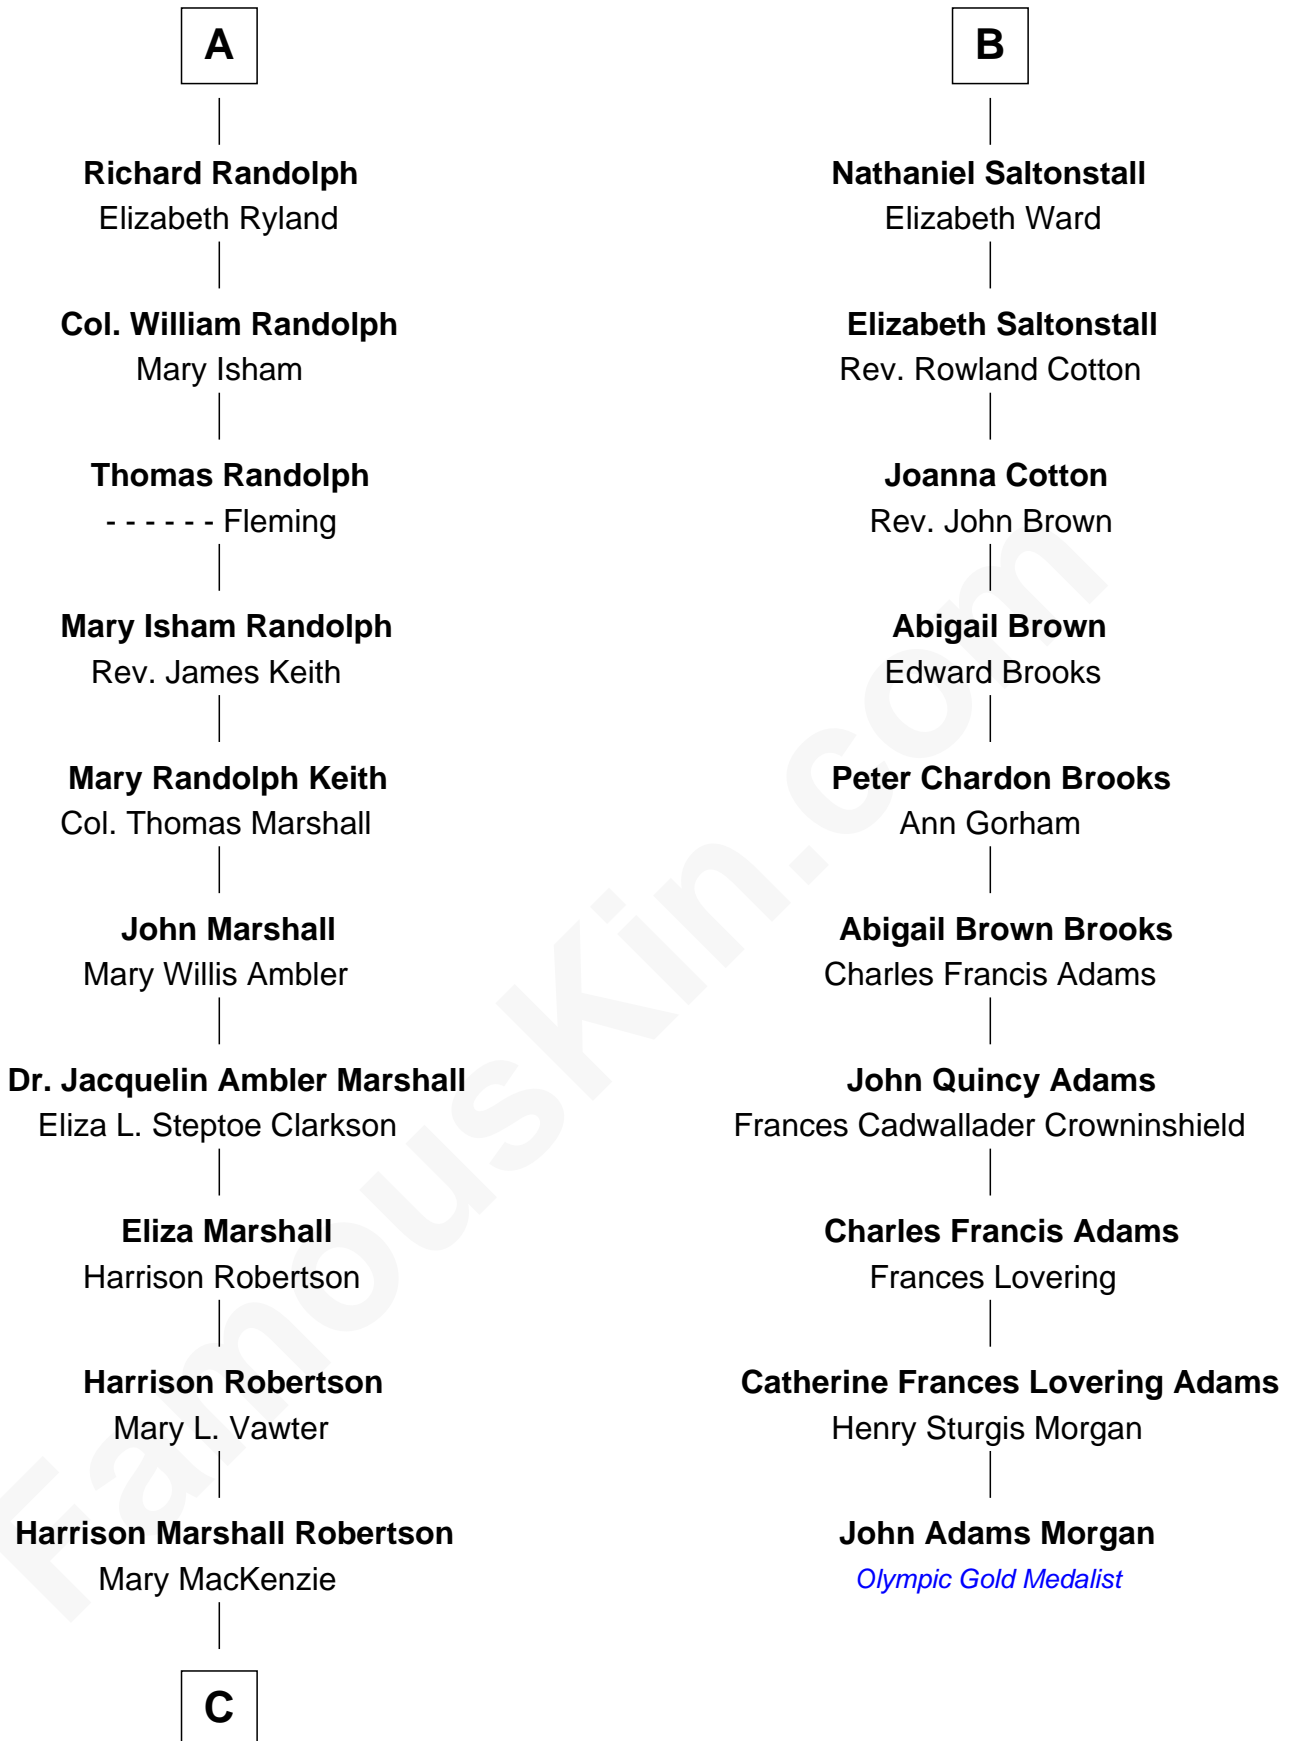

FamousKin.com
Relationship Chart of
Mary Chapin Carpenter
Singer and Songwriter

16th cousin 2 times removed of

John Adams Morgan
1952 Olympic Sailing Gold Medalist

C

Mary Bowie Robertson
Chapin Carpenter

Mary Chapin Carpenter
Singer and Songwriter

FamousKin.com