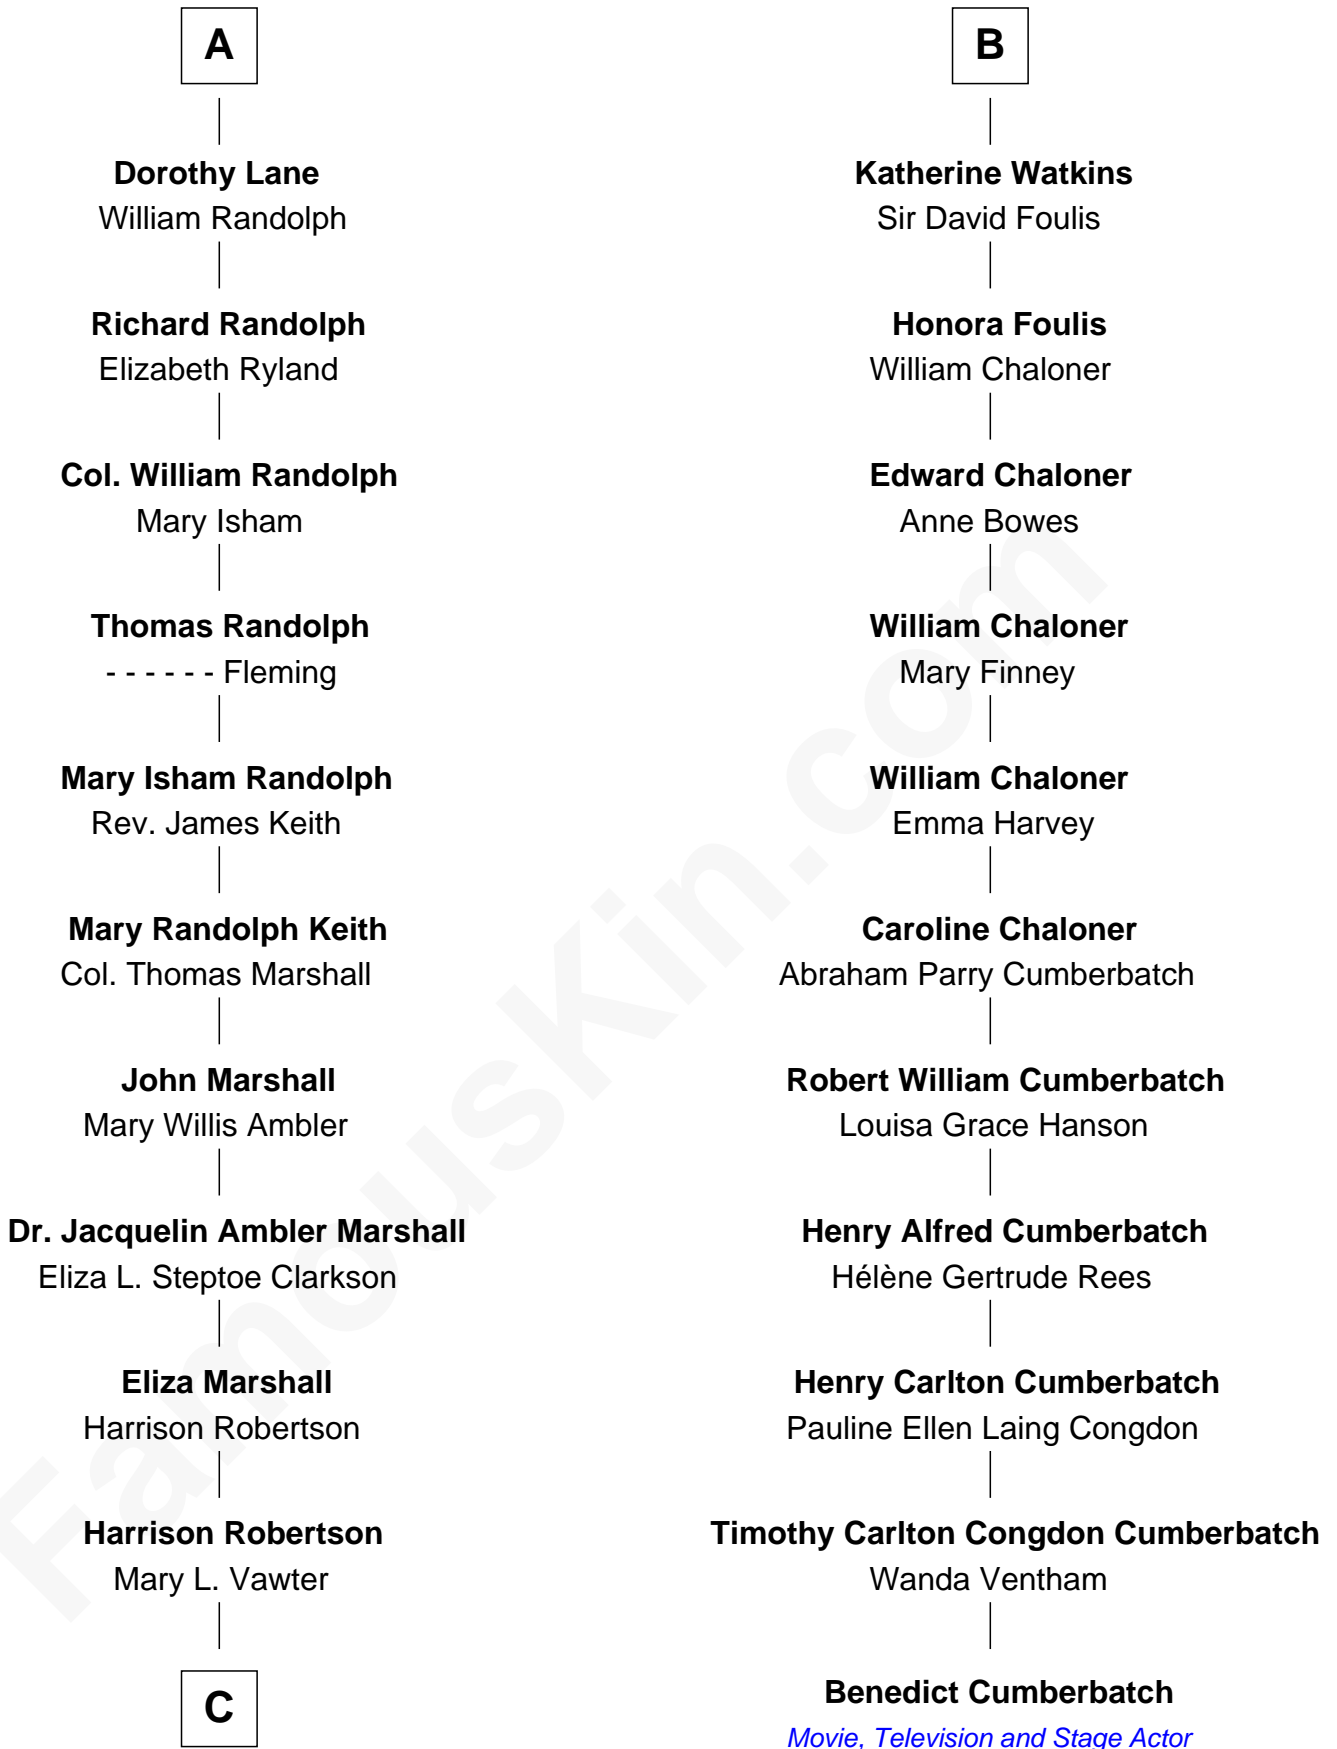

FamousKin.com
Relationship Chart of
Mary Chapin Carpenter
Singer and Songwriter

17th cousin 2 times removed of
Benedict Cumberbatch
Movie, Television and Stage Actor

C

Harrison Marshall Robertson

Mary MacKenzie