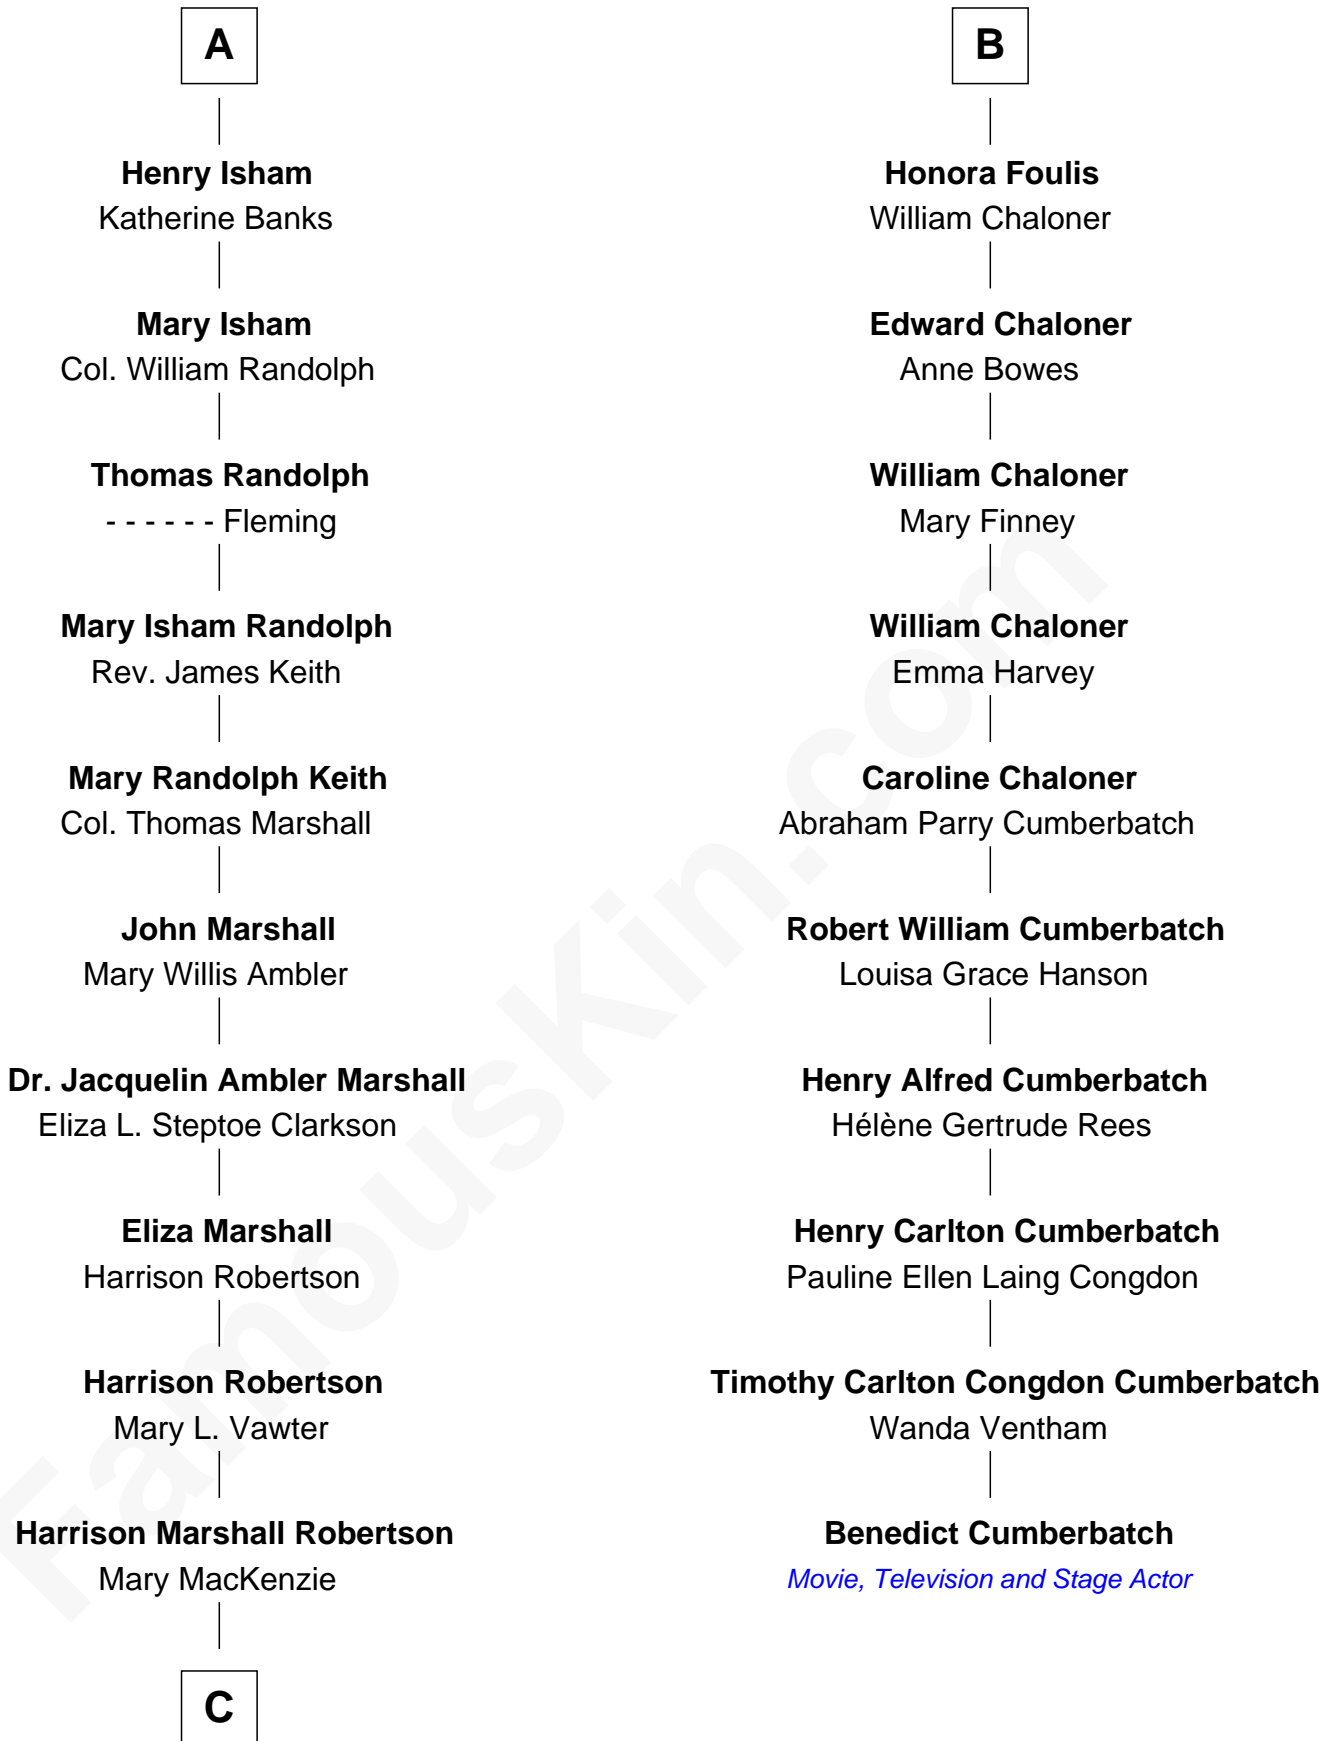

FamousKin.com
Relationship Chart of
Mary Chapin Carpenter
Singer and Songwriter

16th cousin 2 times removed of
Benedict Cumberbatch
Movie, Television and Stage Actor

C

Mary Bowie Robertson

Chapin Carpenter