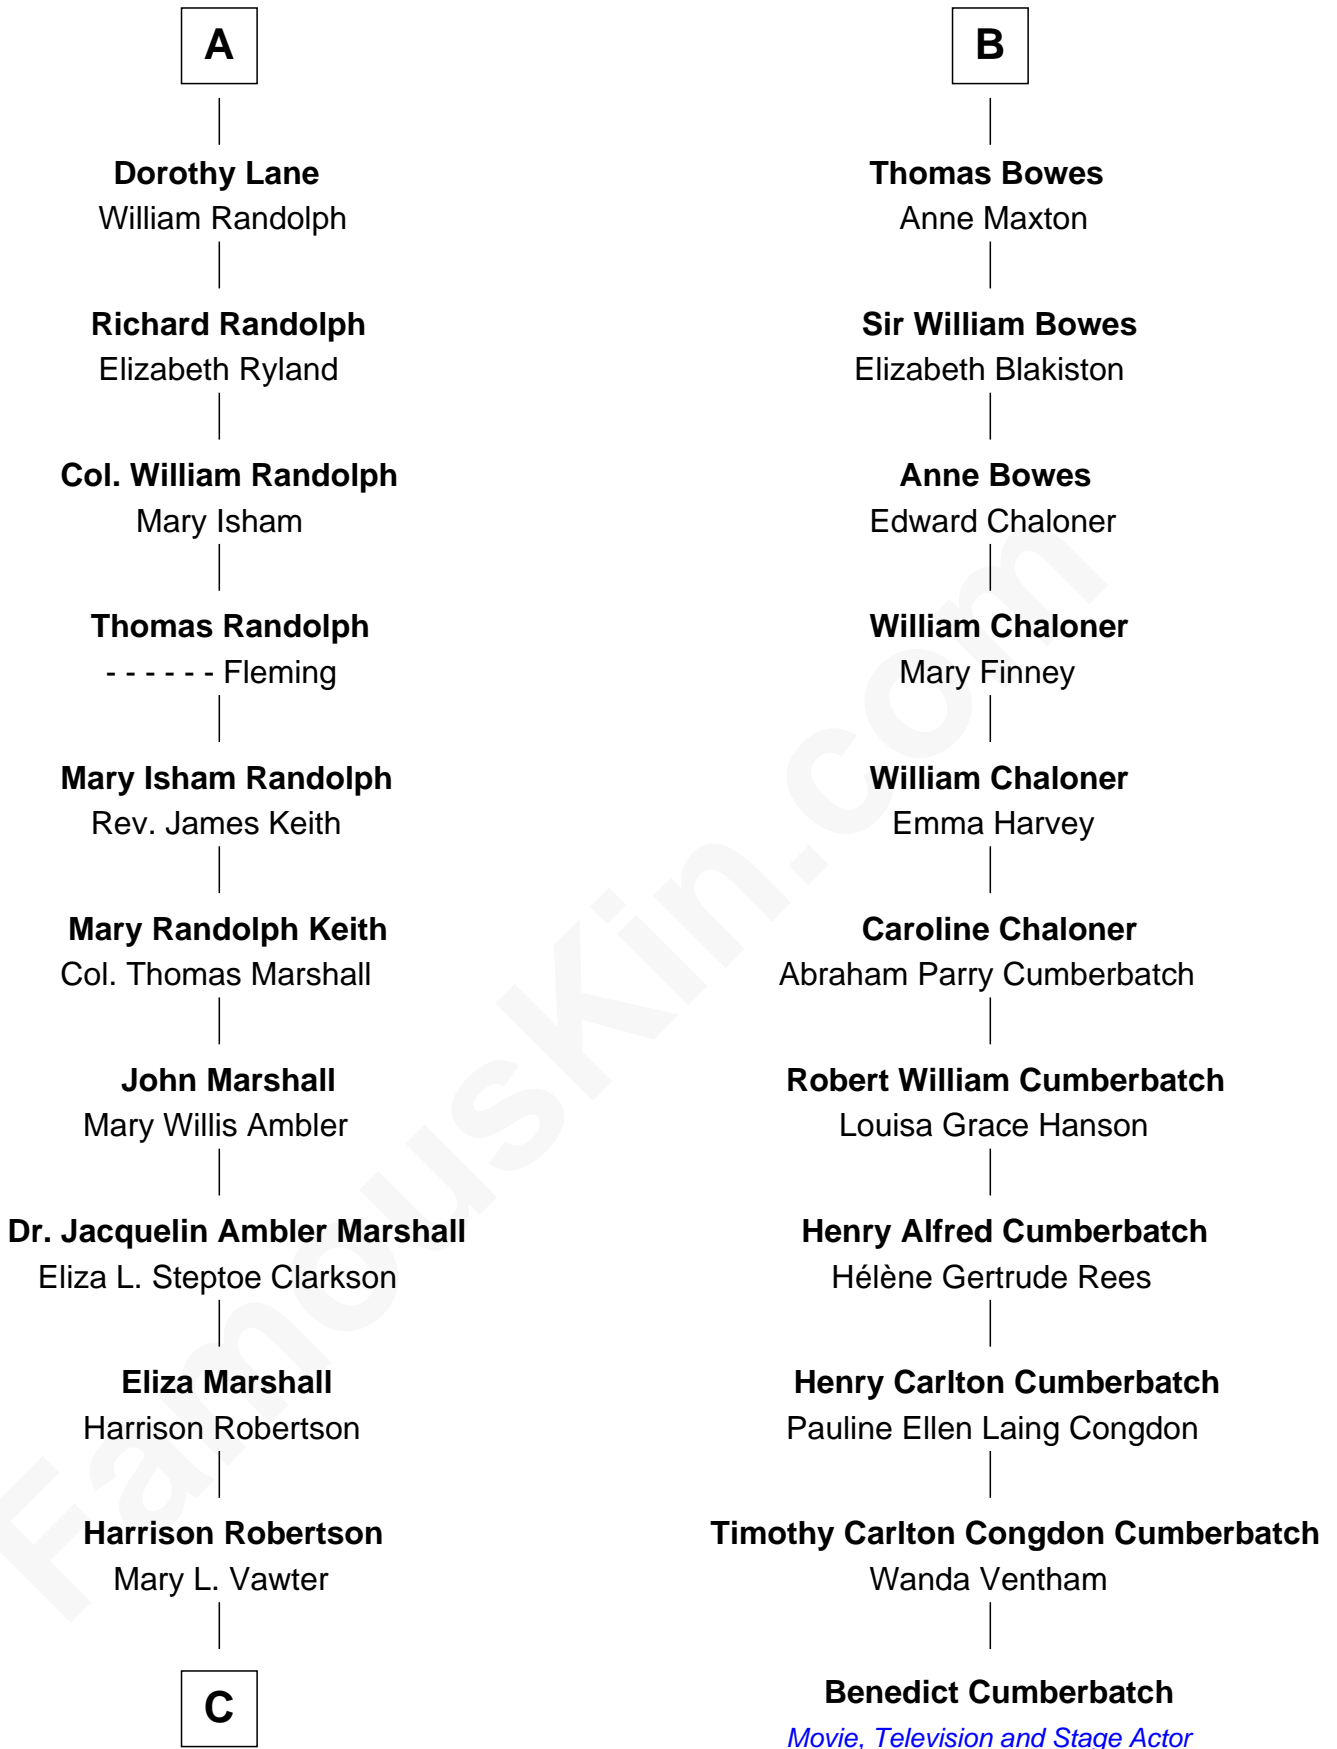

FamousKin.com Relationship Chart of

Mary Chapin Carpenter

Singer and Songwriter

17th cousin 2 times removed of

Benedict Cumberbatch

Movie, Television and Stage Actor

Elizabeth Fitzalan

with husband
Sir Thomas Mowbray

Adam Troutbeck
Joan Molyneux

William Tanfield
Elizabeth Stavely

Margaret Troutbeck
Sir John Talbot

Frances Tanfield
Bridget Cave

Sir John Talbot
Frances Giffard

Anne Tanfield
Clement Vincent

Jane Talbot
Sir George Bowes

Elizabeth Vincent
Richard Lane

Thomas Bowes
Anne Warcop

A

B

C

Harrison Marshall Robertson

Mary MacKenzie

Mary Bowie Robertson