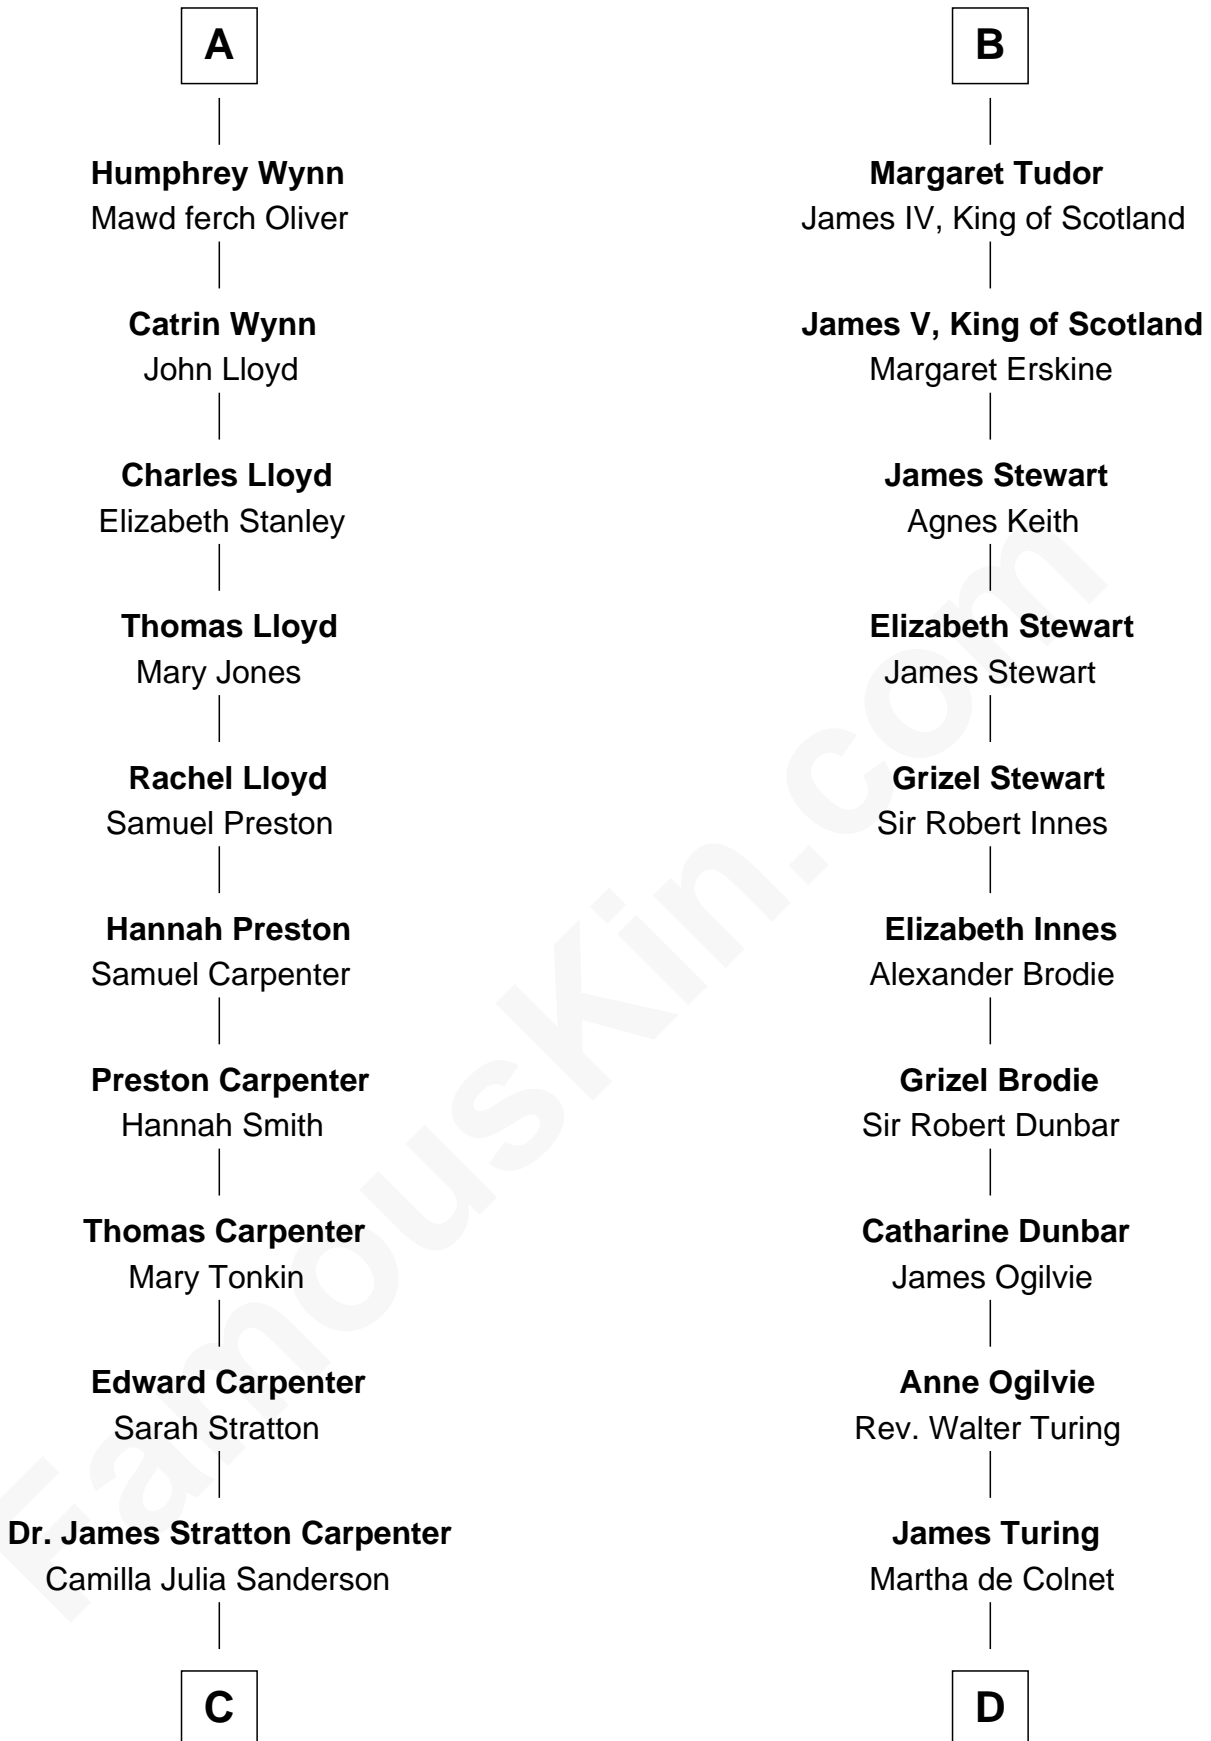

FamousKin.com
Relationship Chart of
Mary Chapin Carpenter
Singer and Songwriter

21st cousin of
Alan Turing
WWII Codebreaker of Nazi Enigma Machine

C

Dr. John Thomas Carpenter

Eliza Adelaide Hill

Dr. James Stratton Carpenter