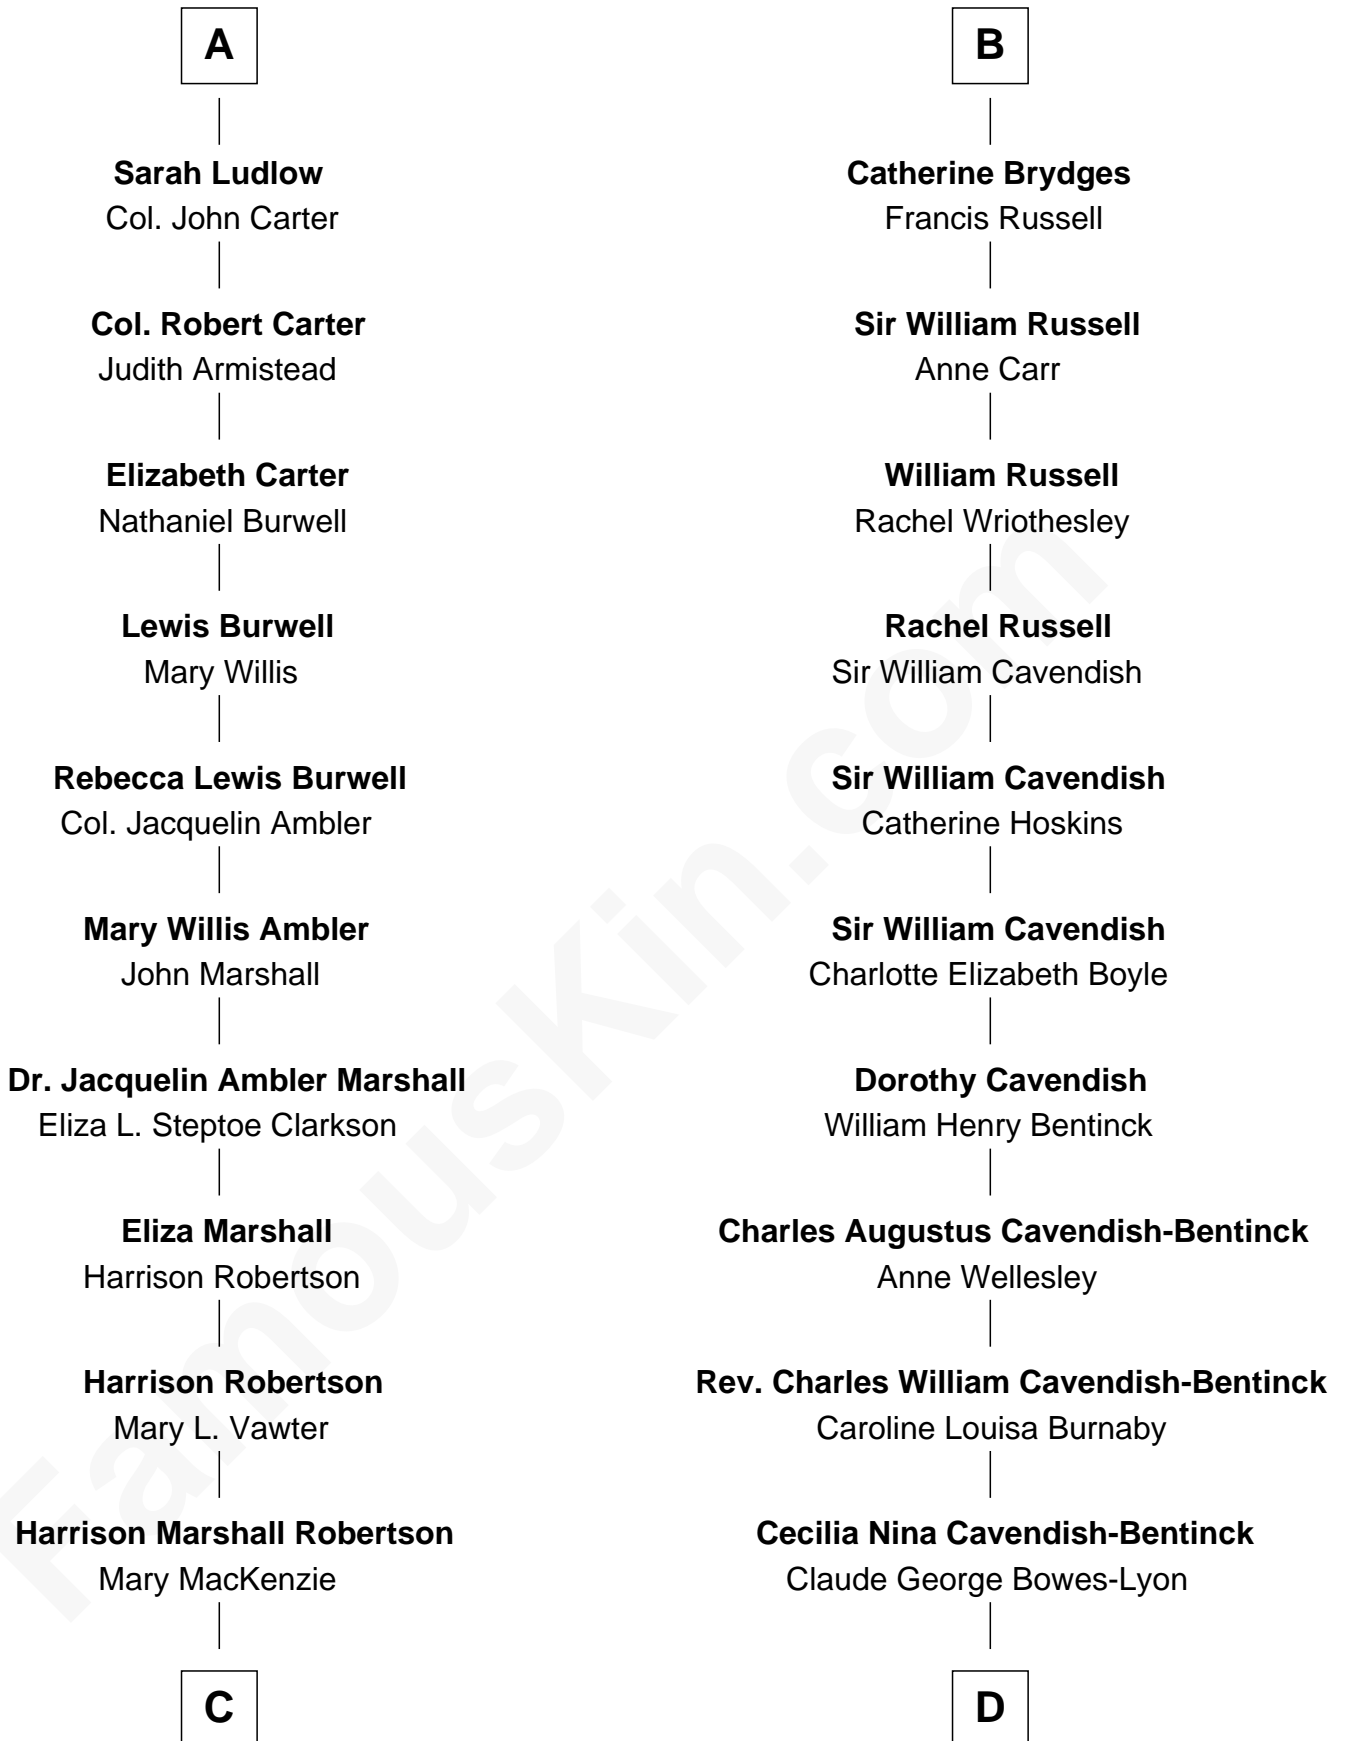

FamousKin.com Relationship Chart of

Mary Chapin Carpenter

Singer and Songwriter

18th cousin of

Queen Elizabeth II

Queen of the United Kingdom

Sir Walter Blount

Sancha de Ayala

C

Mary Bowie Robertson

Chapin Carpenter

Mary Chapin Carpenter

Singer and Songwriter

D

Elizabeth Bowes-Lyon

George VI, King of the United Kingdom