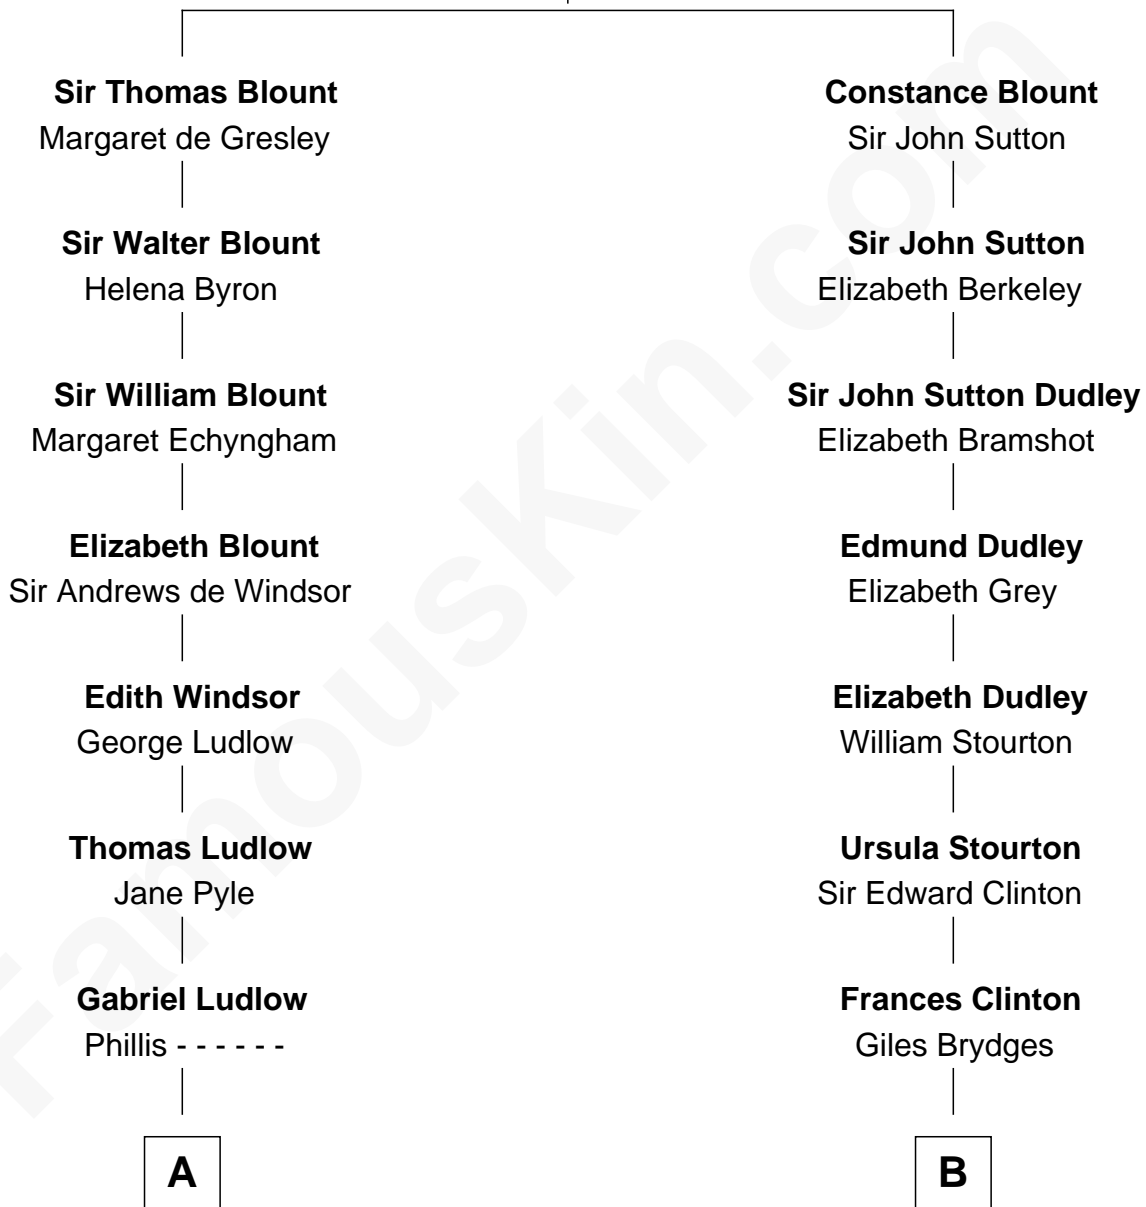

FamousKin.com Relationship Chart of

Mary Chapin Carpenter

Singer and Songwriter

18th cousin of

Queen Elizabeth II

Queen of the United Kingdom

Sir Walter Blount

Sancha de Ayala

C

Mary Bowie Robertson

Chapin Carpenter

Mary Chapin Carpenter

Singer and Songwriter

D

Elizabeth Bowes-Lyon

George VI, King of the United Kingdom

Queen Elizabeth II

Queen of the United Kingdom

FamousKin.com