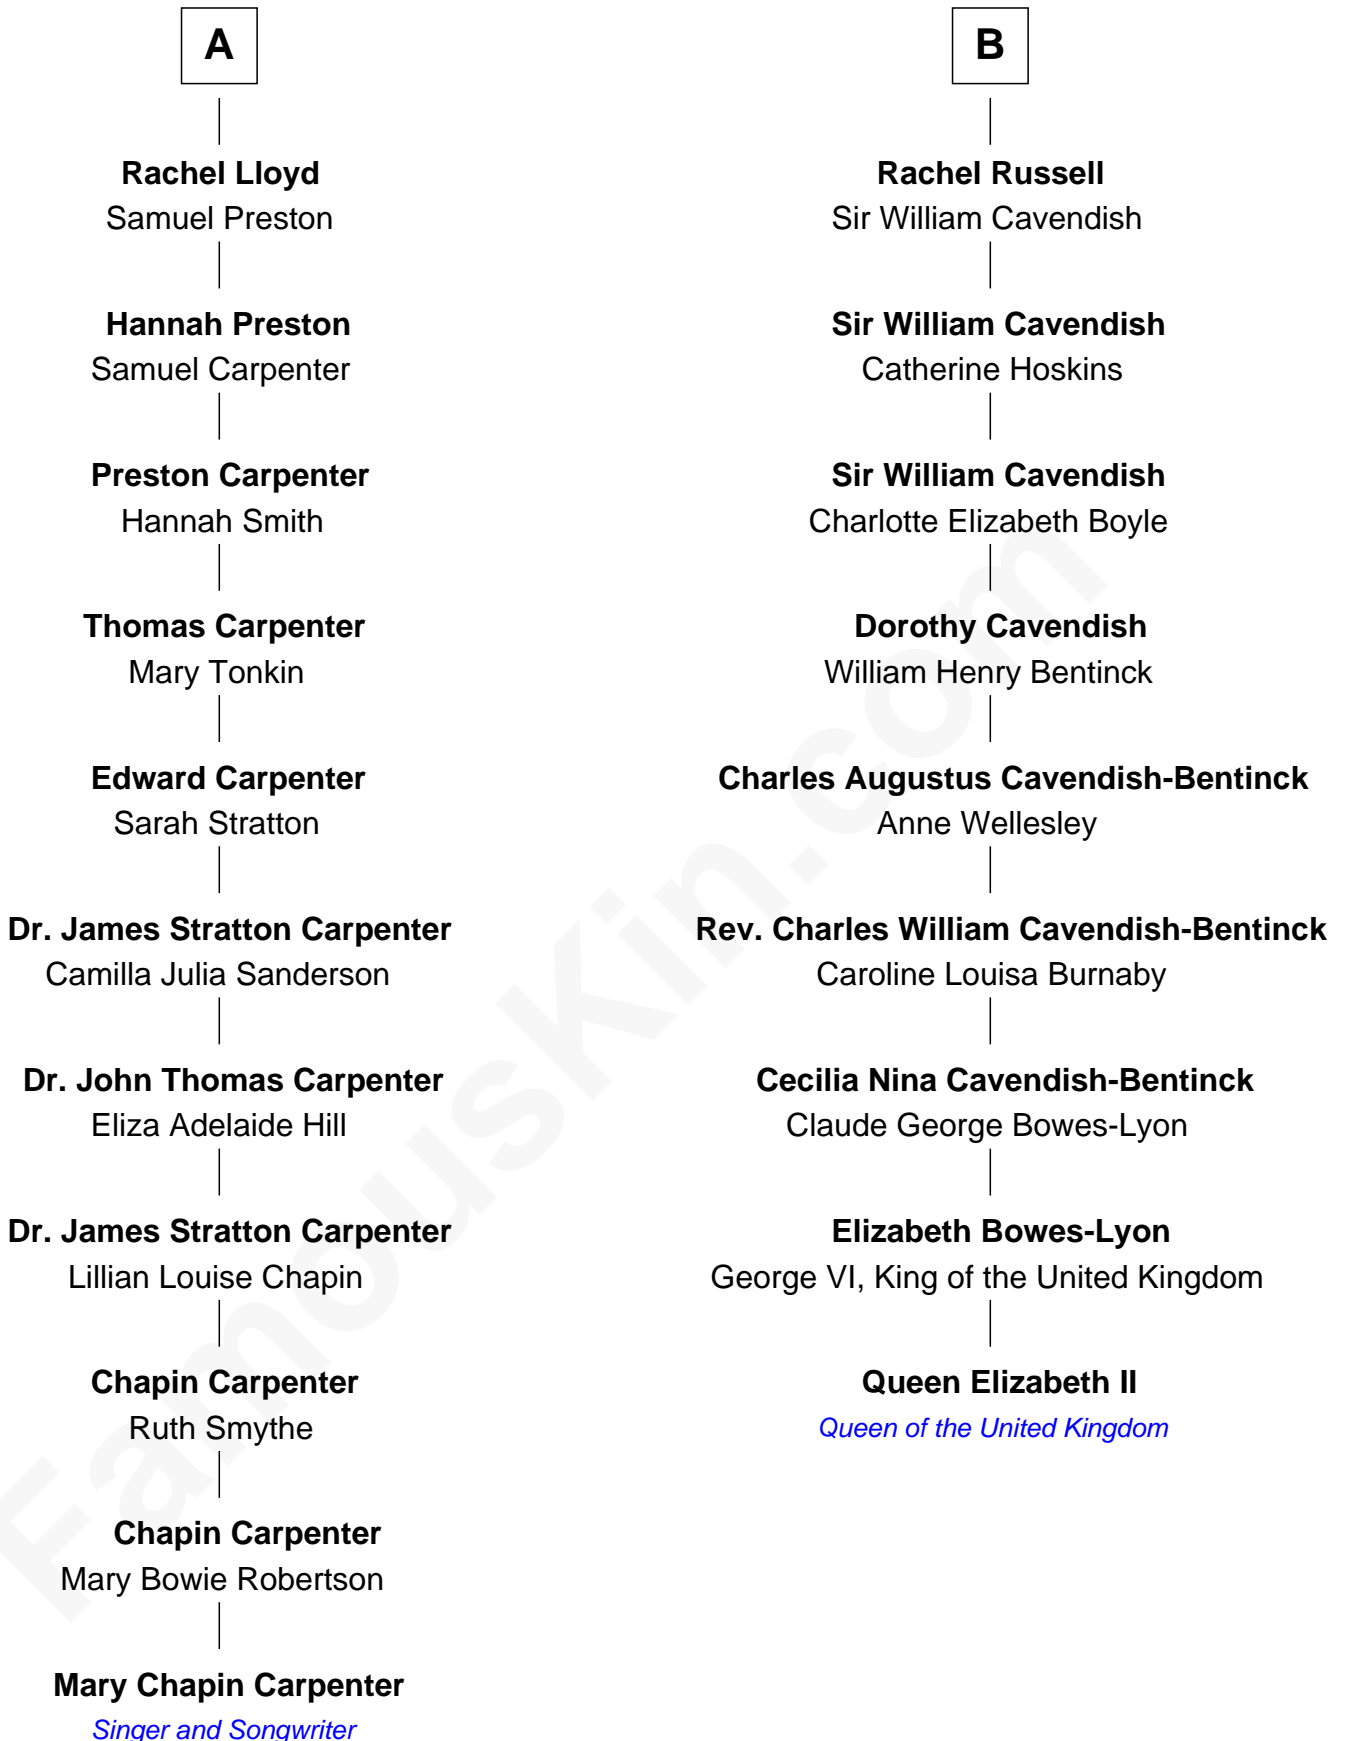

**FamousKin.com**  
**Relationship Chart of**  
**Mary Chapin Carpenter**  
*Singer and Songwriter*

**15th cousin 2 times removed of**  
**Queen Elizabeth II**  
*Queen of the United Kingdom*

Elizabeth II photo by [Eric Draper](#)