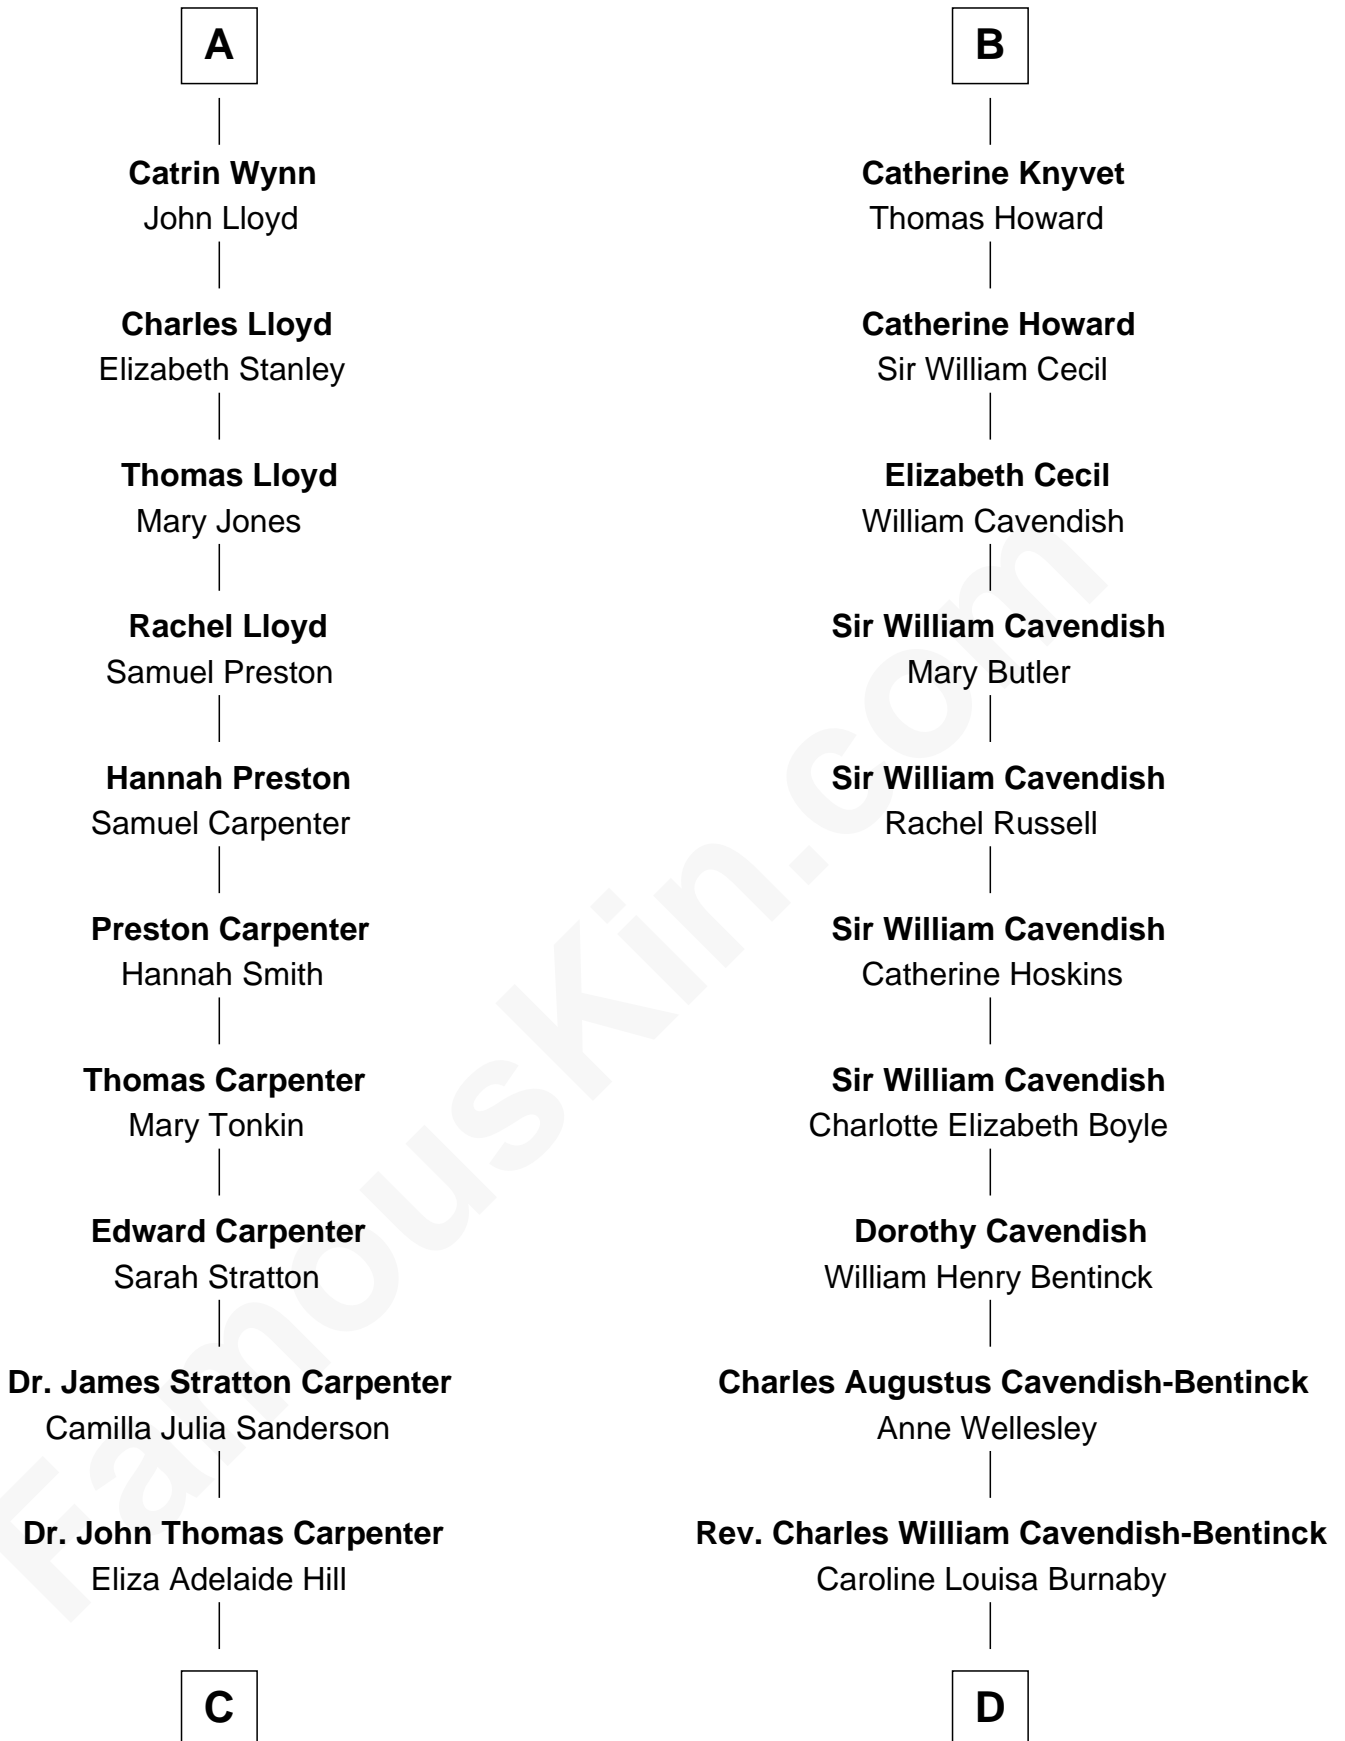

FamousKin.com
Relationship Chart of
Mary Chapin Carpenter
Singer and Songwriter

19th cousin 1 time removed of
Queen Elizabeth II
Queen of the United Kingdom

Elizabeth II photo by [Eric Draper](#)