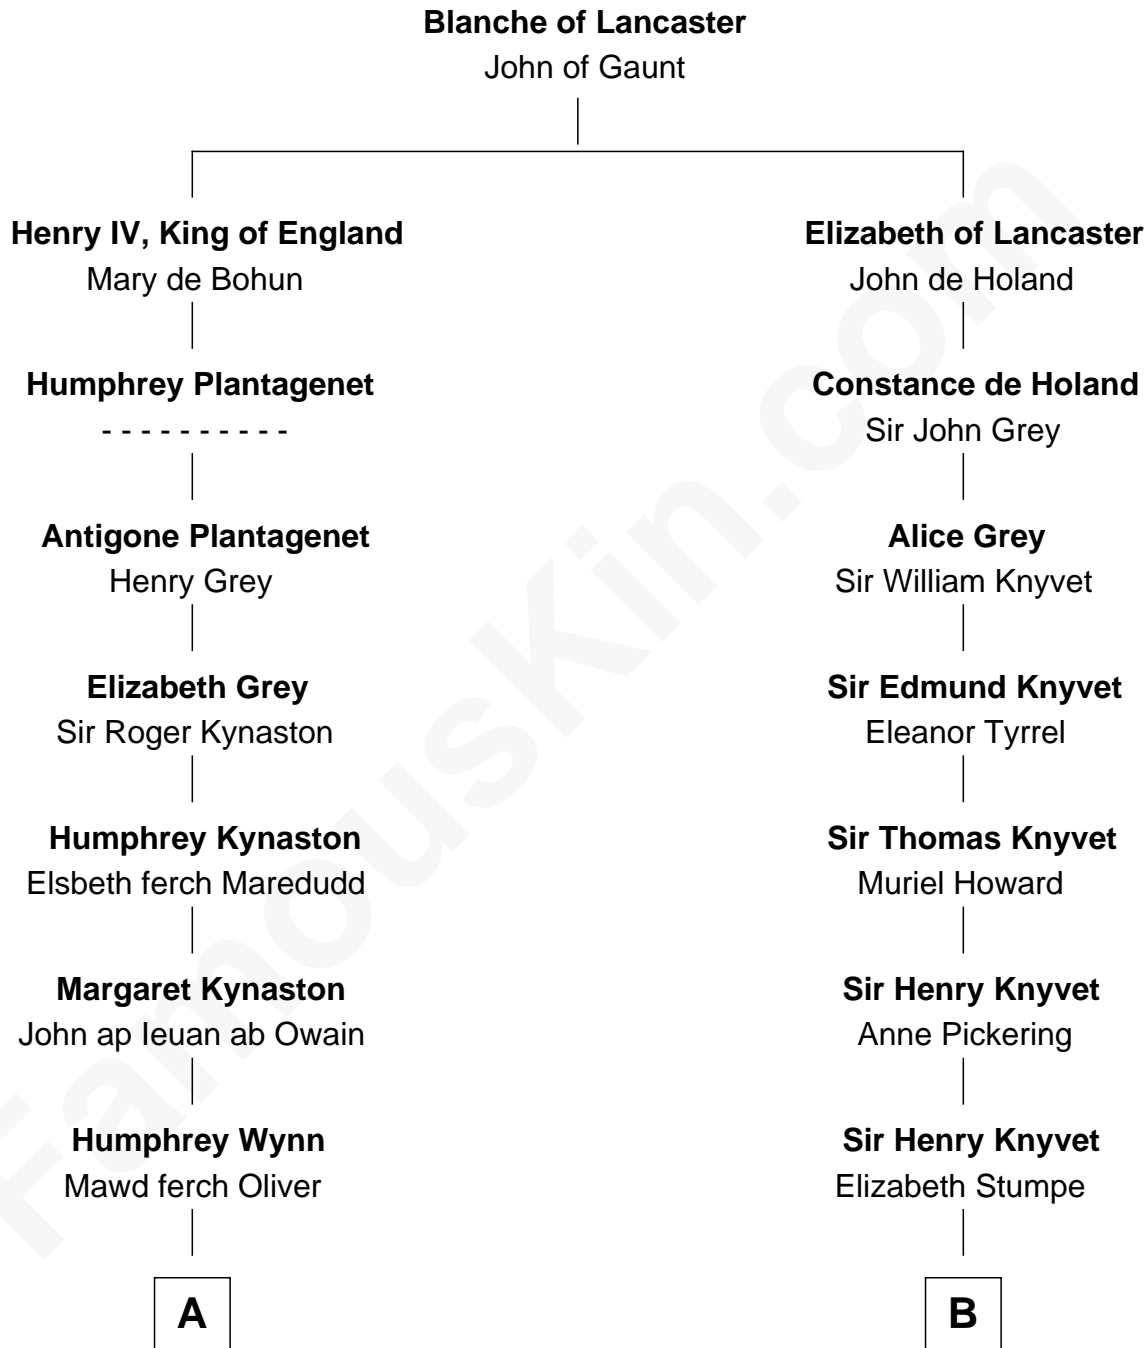

FamousKin.com
Relationship Chart of
Mary Chapin Carpenter
Singer and Songwriter

19th cousin 1 time removed of
Queen Elizabeth II
Queen of the United Kingdom

Elizabeth II photo by [Eric Draper](#)