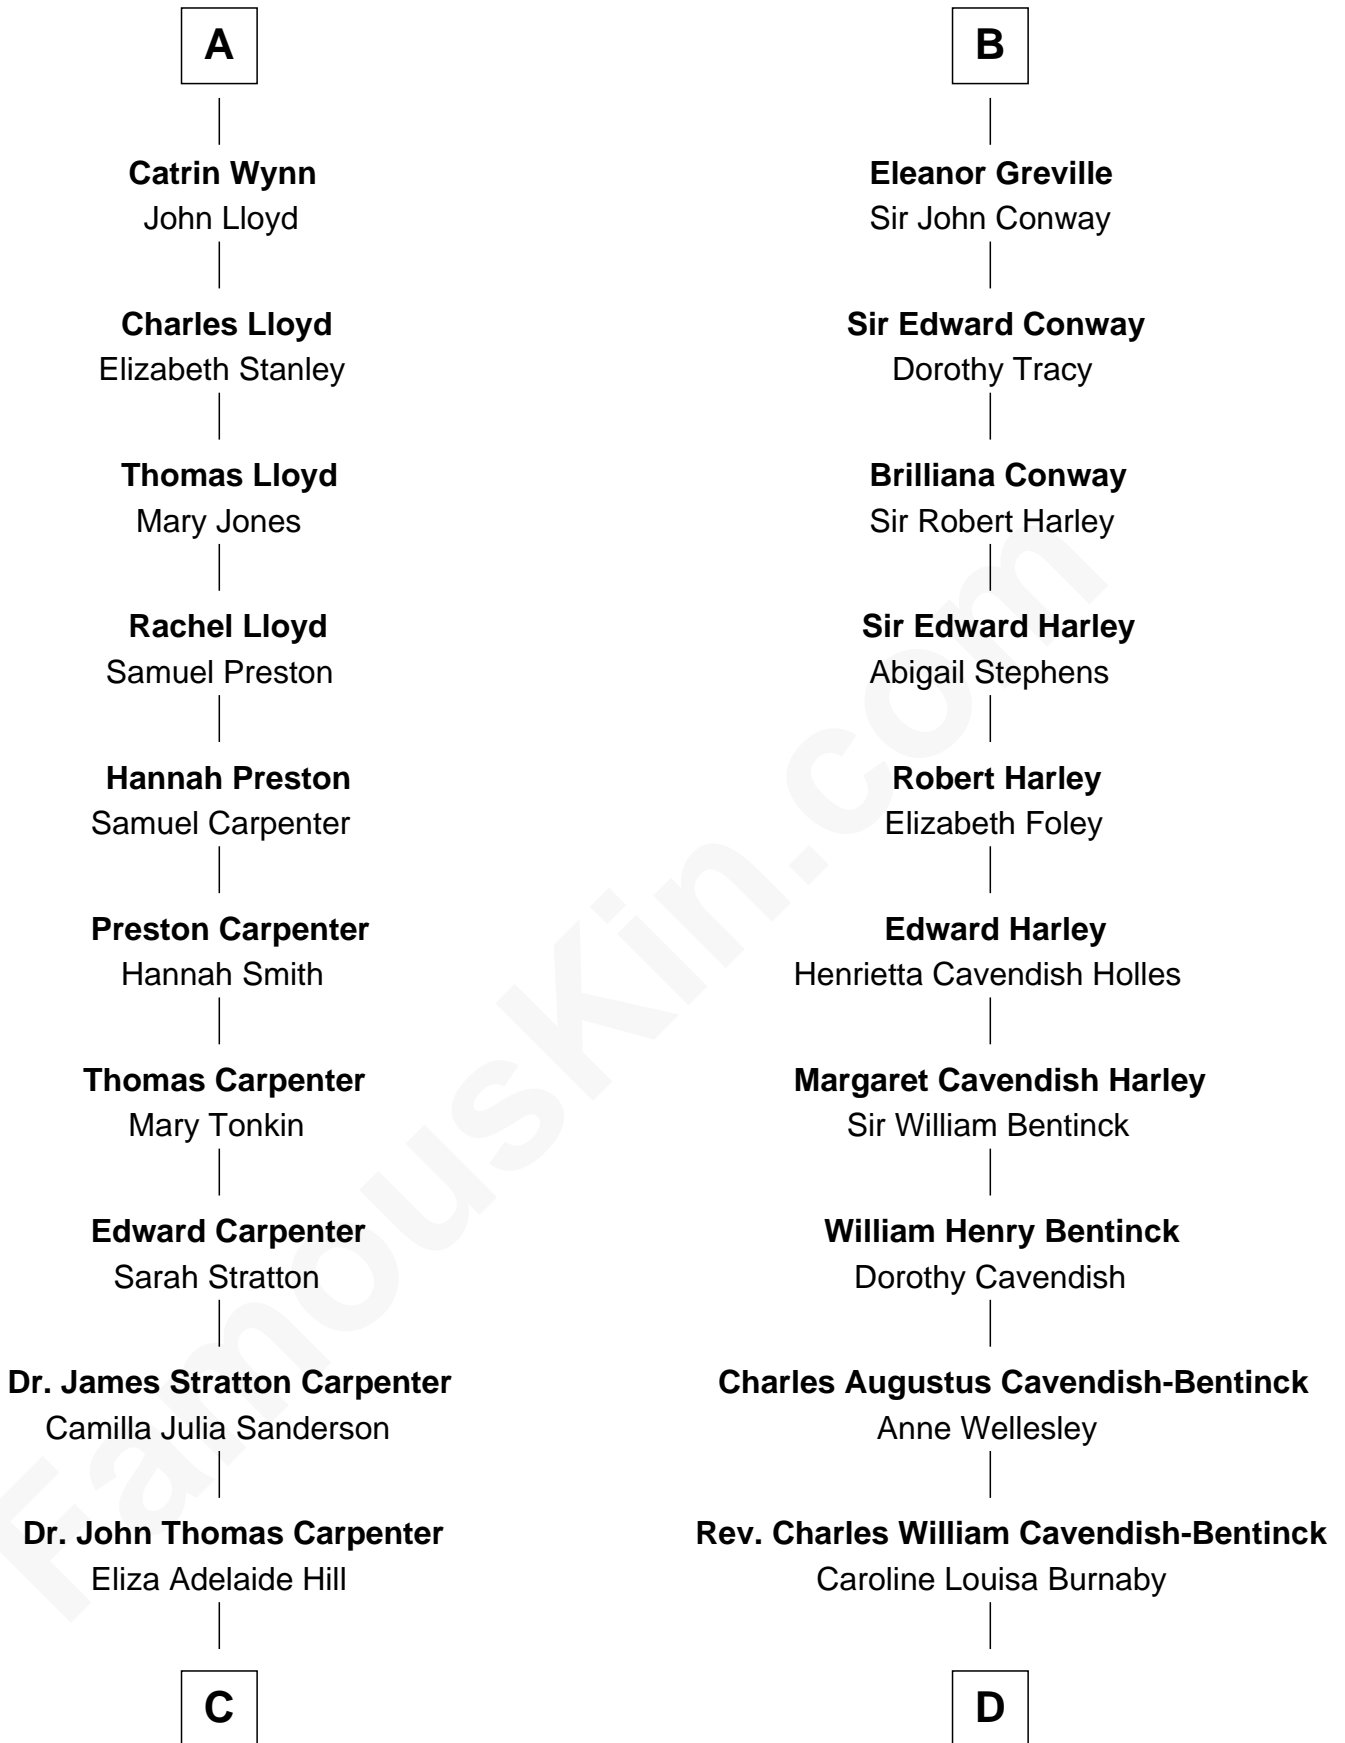

FamousKin.com
Relationship Chart of
Mary Chapin Carpenter
Singer and Songwriter

19th cousin 1 time removed of
Queen Elizabeth II
Queen of the United Kingdom

Elizabeth II photo by [Eric Draper](#)