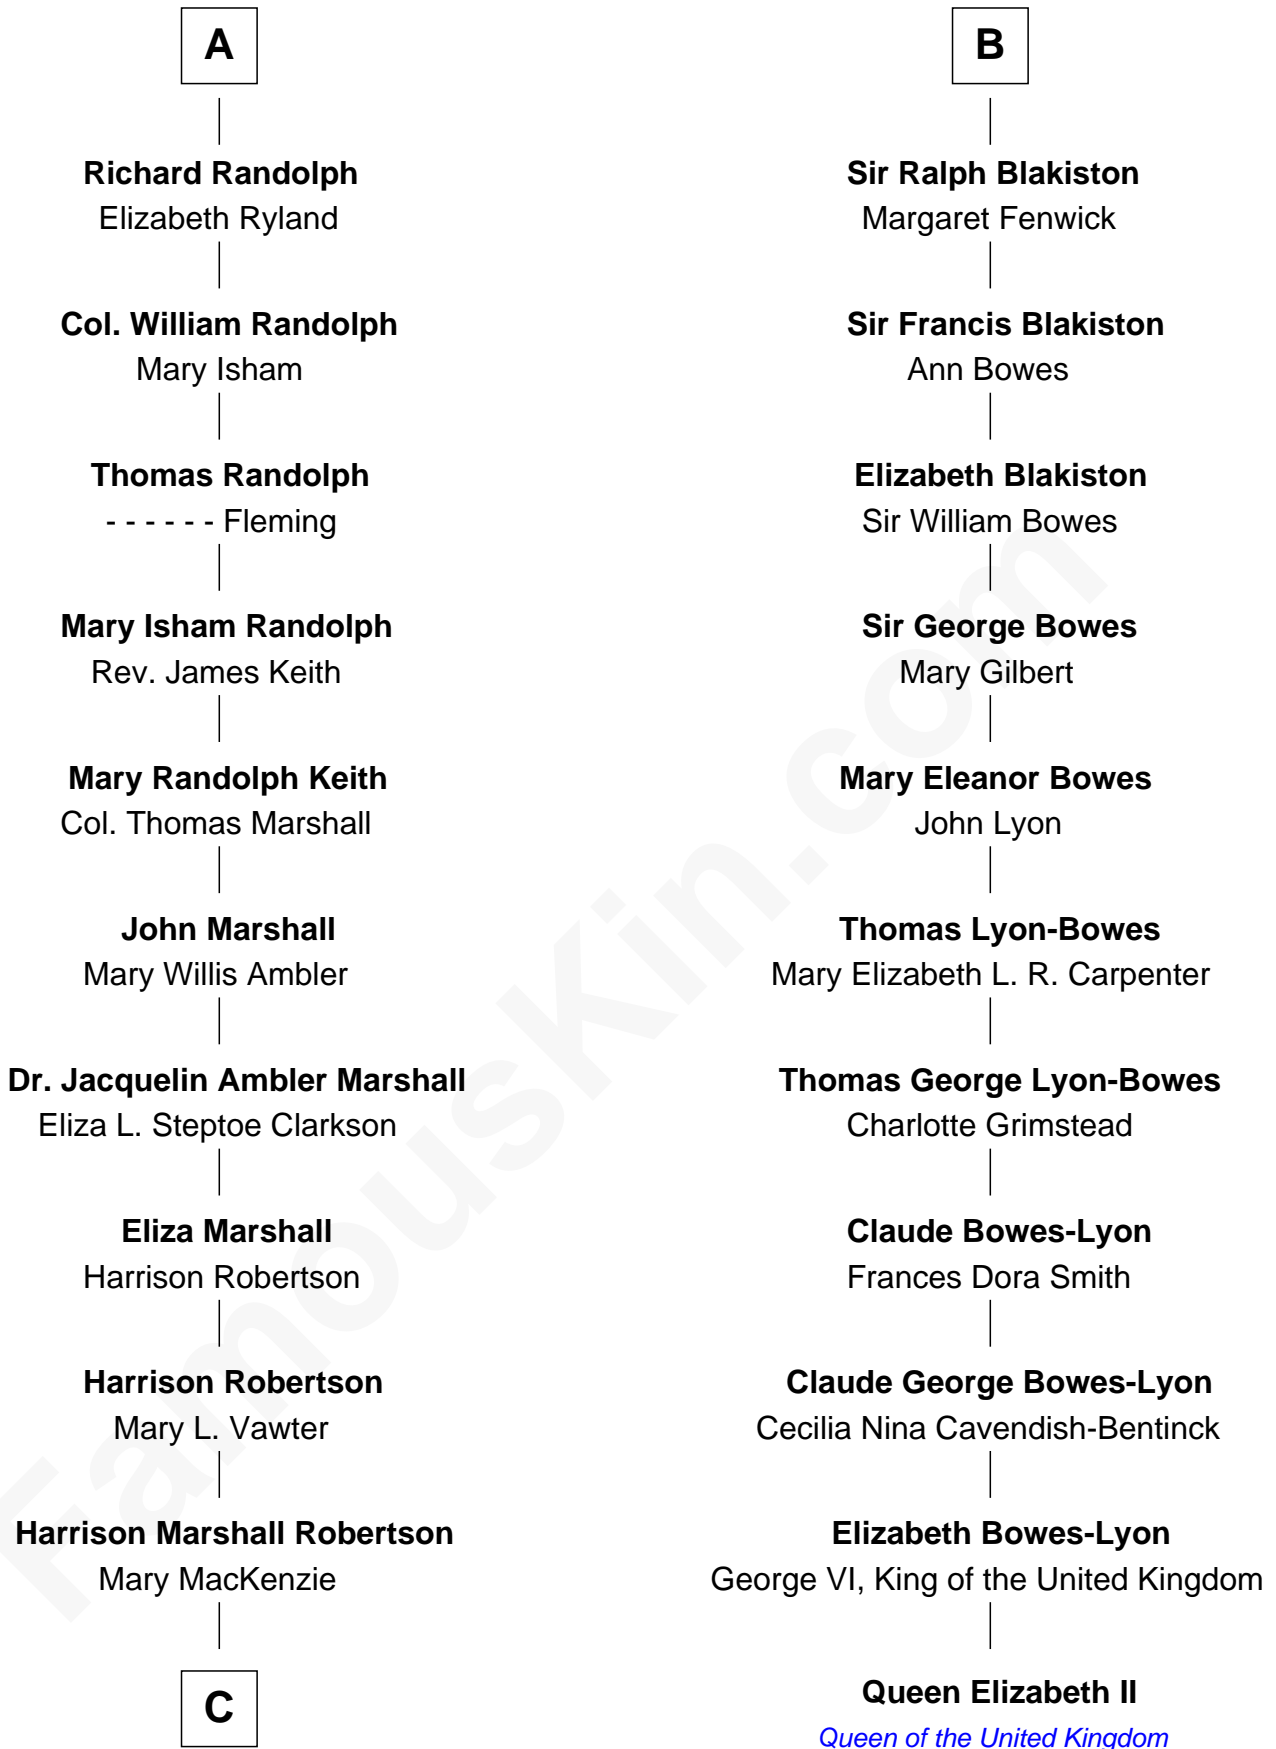

FamousKin.com
Relationship Chart of
Mary Chapin Carpenter
Singer and Songwriter

17th cousin 1 time removed of
Queen Elizabeth II
Queen of the United Kingdom

C

—
Mary Bowie Robertson

Chapin Carpenter

—
Mary Chapin Carpenter