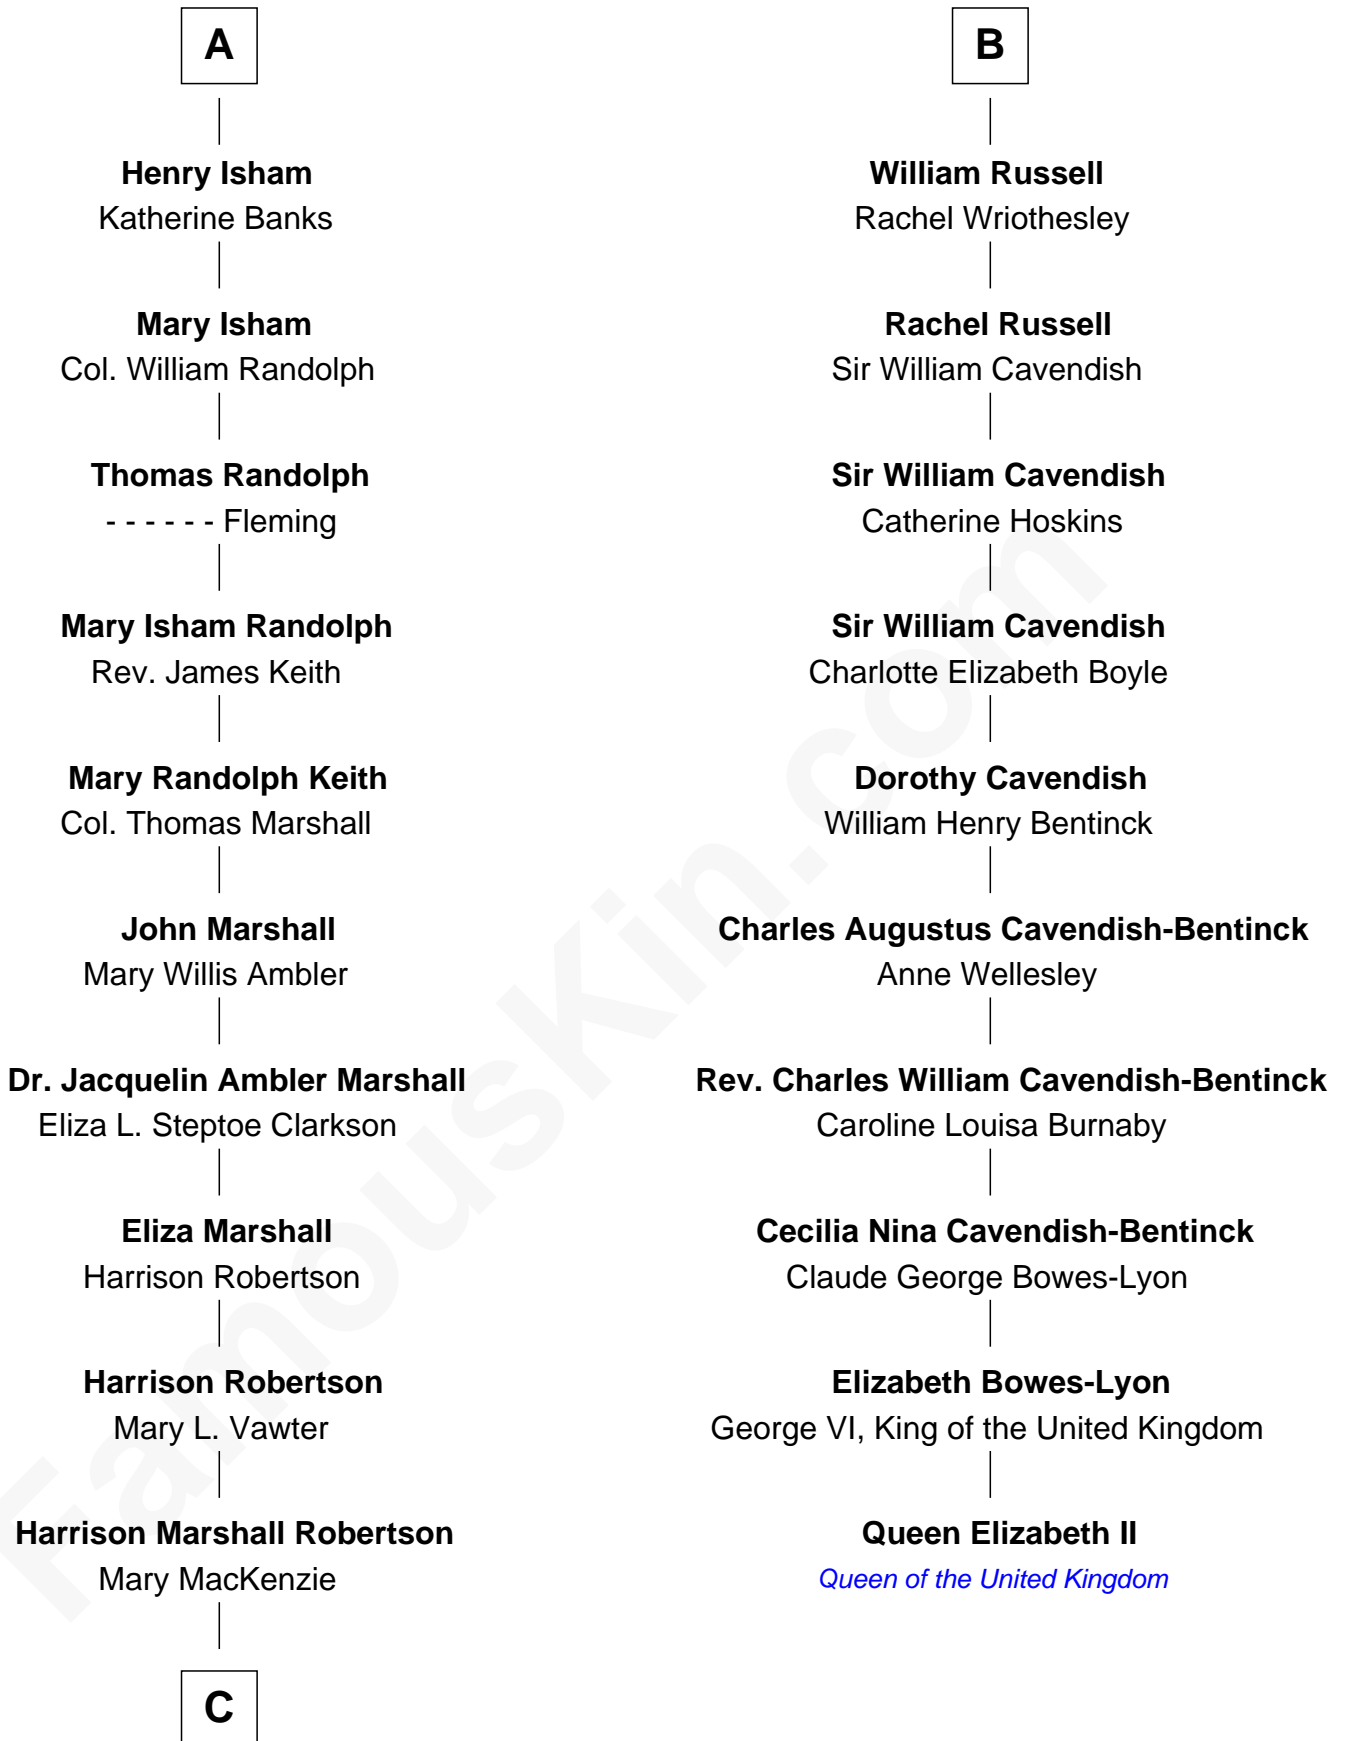

FamousKin.com
Relationship Chart of
Mary Chapin Carpenter
Singer and Songwriter

16th cousin 2 times removed of
Queen Elizabeth II
Queen of the United Kingdom

C

—
Mary Bowie Robertson

Chapin Carpenter

—
Mary Chapin Carpenter