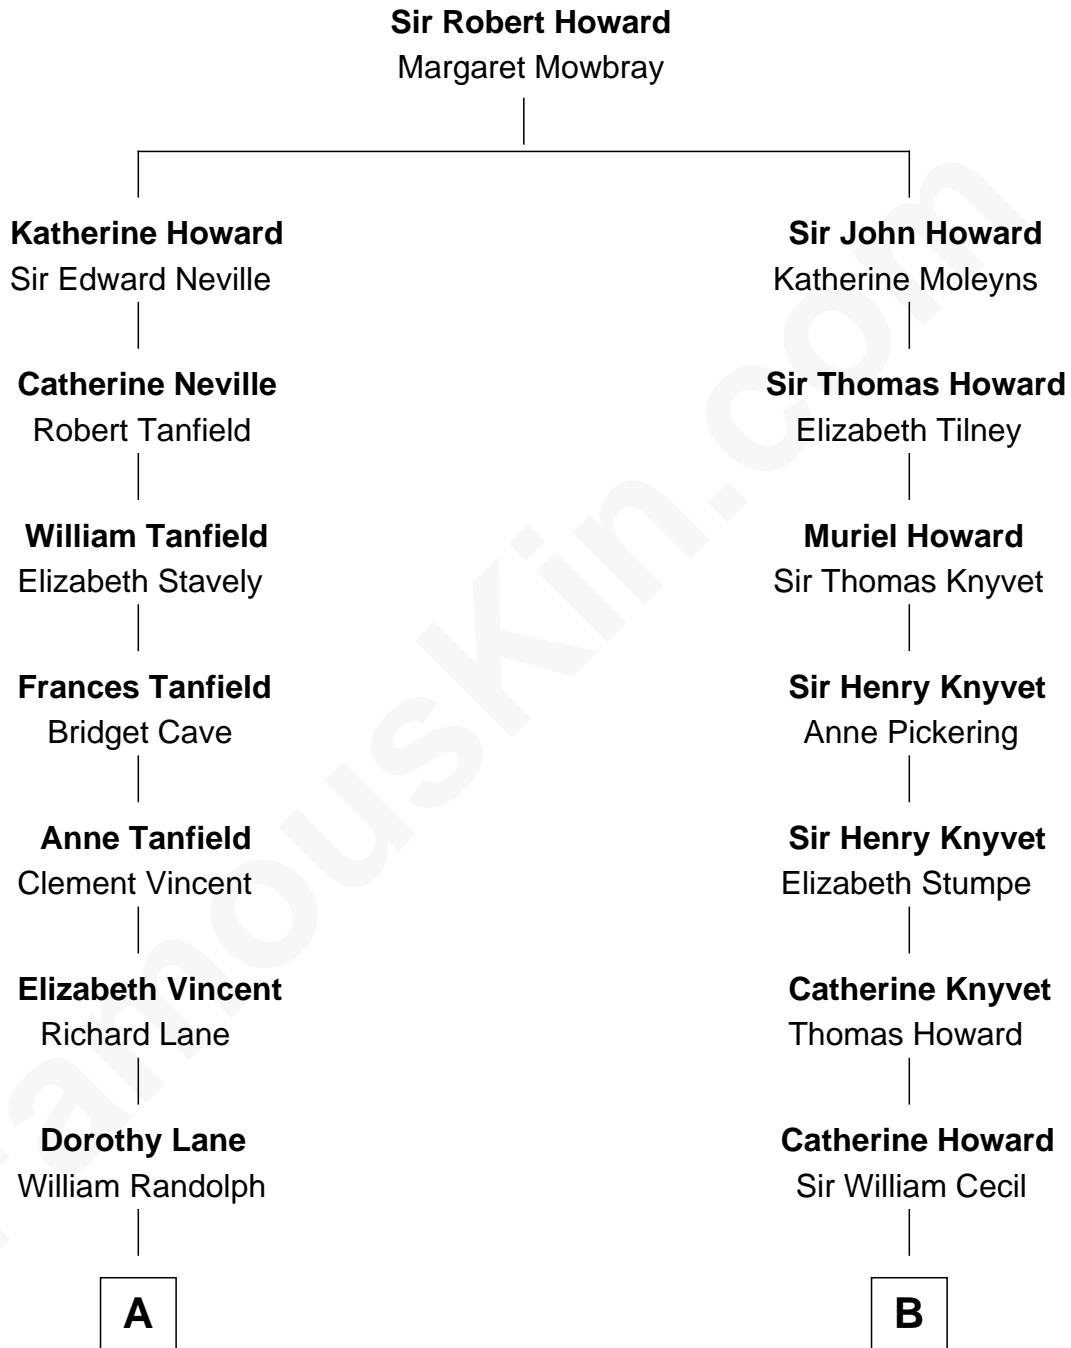

**FamousKin.com**  
**Relationship Chart of**  
**Mary Chapin Carpenter**  
*Singer and Songwriter*

17th cousin 1 time removed of  
**Queen Elizabeth II**  
*Queen of the United Kingdom*

C

—  
**Mary Bowie Robertson**  
Chapin Carpenter

—  
**Mary Chapin Carpenter**  
*Singer and Songwriter*

FamousKin.com