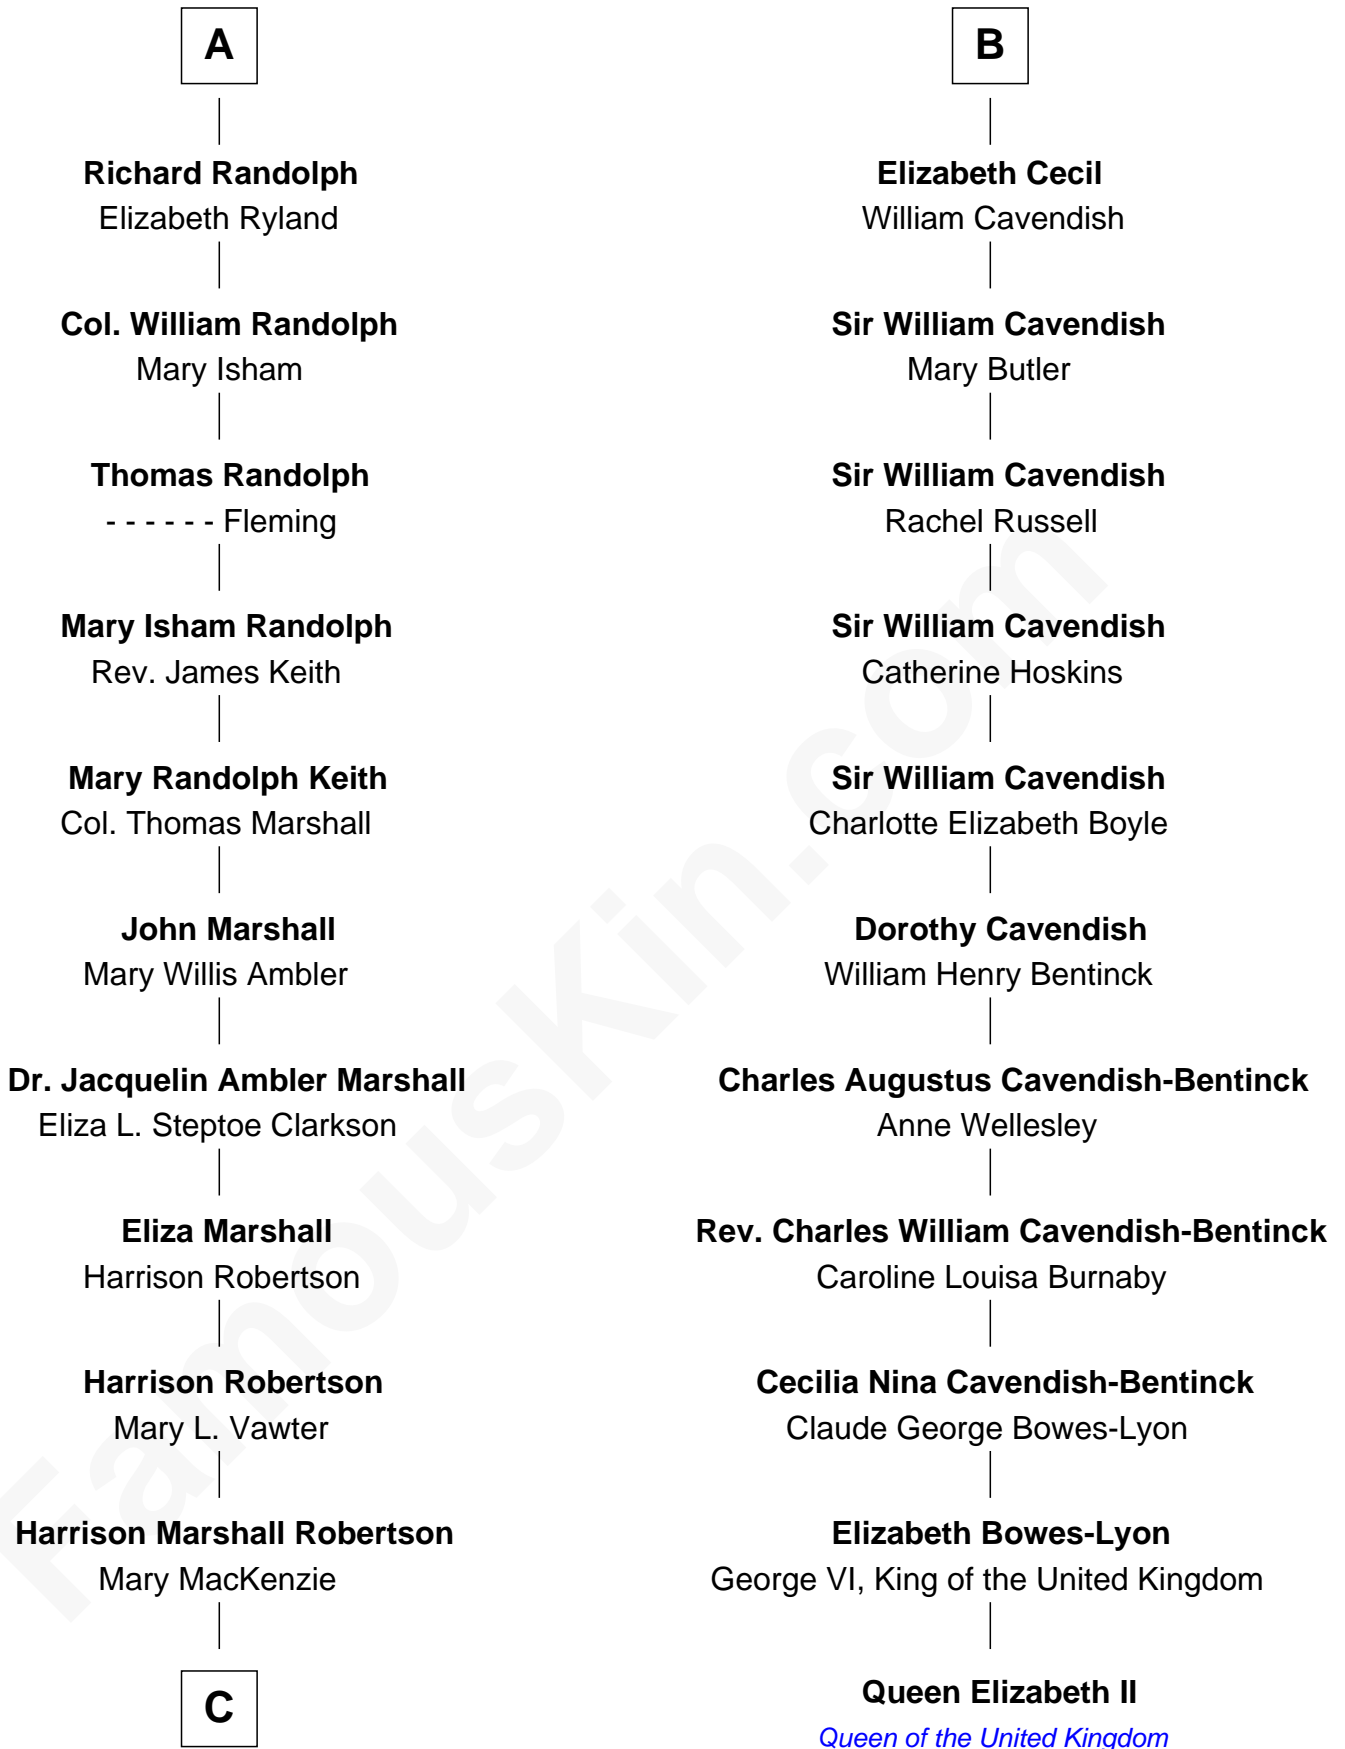

**FamousKin.com**  
**Relationship Chart of**  
**Mary Chapin Carpenter**  
*Singer and Songwriter*

17th cousin 1 time removed of  
**Queen Elizabeth II**  
*Queen of the United Kingdom*

C

—  
**Mary Bowie Robertson**  
Chapin Carpenter

—  
**Mary Chapin Carpenter**  
*Singer and Songwriter*

FamousKin.com