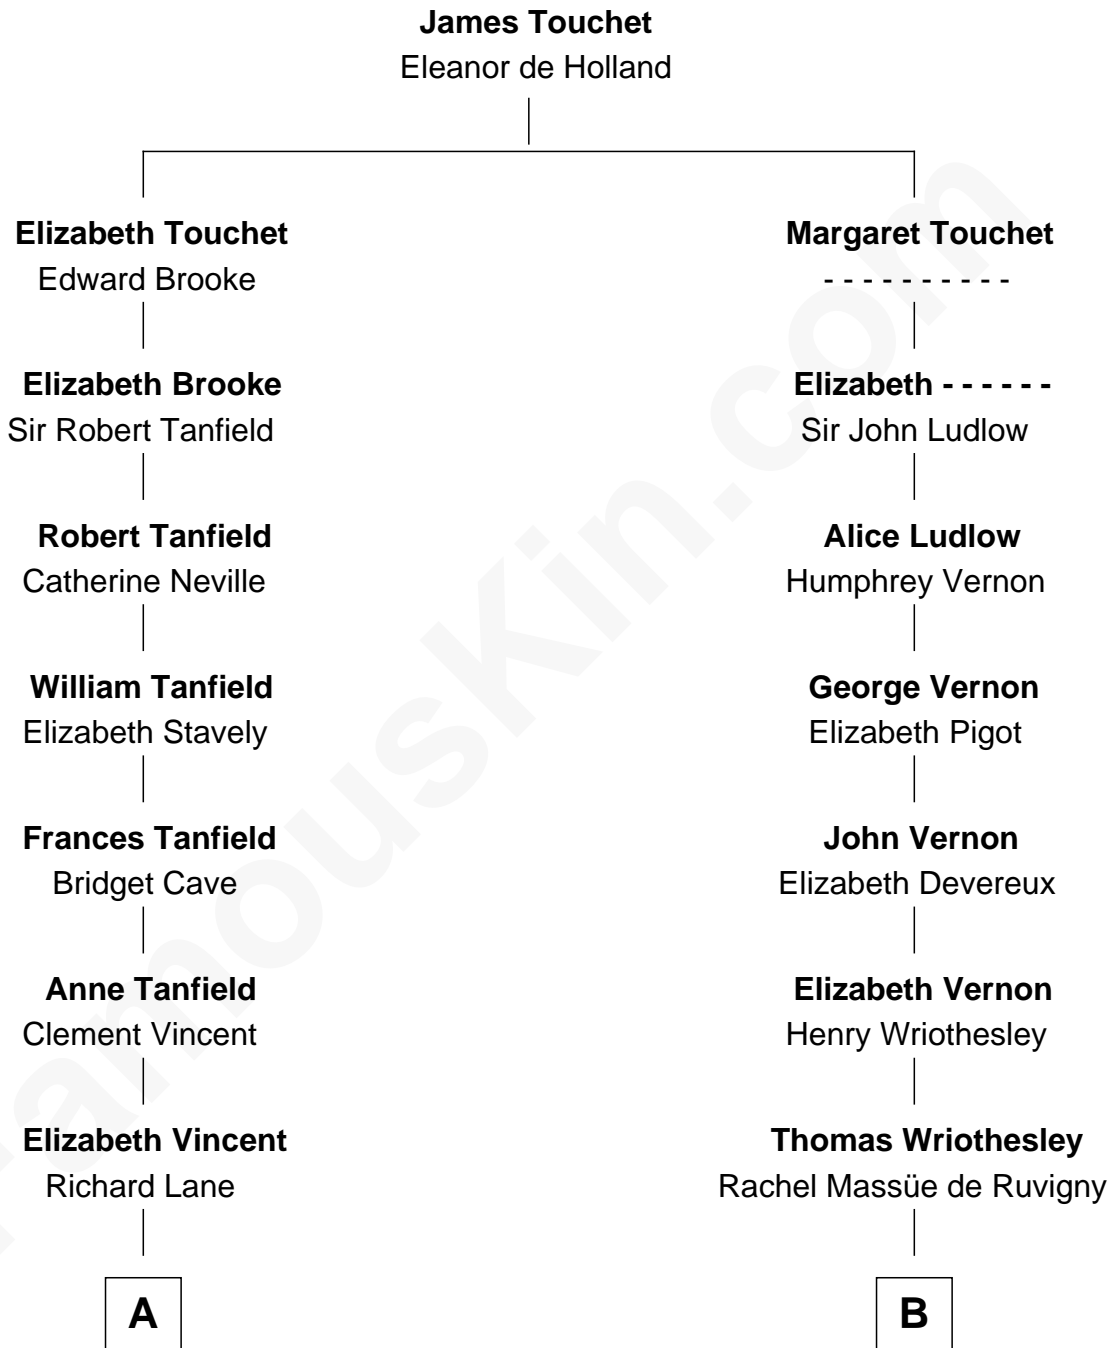

**FamousKin.com**  
**Relationship Chart of**  
**Mary Chapin Carpenter**  
*Singer and Songwriter*

**16th cousin 3 times removed of**  
**Queen Elizabeth II**  
*Queen of the United Kingdom*

**C**

—  
**Harrison Marshall Robertson**

Mary MacKenzie

—  
**Mary Bowie Robertson**

Chapin Carpenter

—  
**Mary Chapin Carpenter**

*Singer and Songwriter*

FamousKin.com