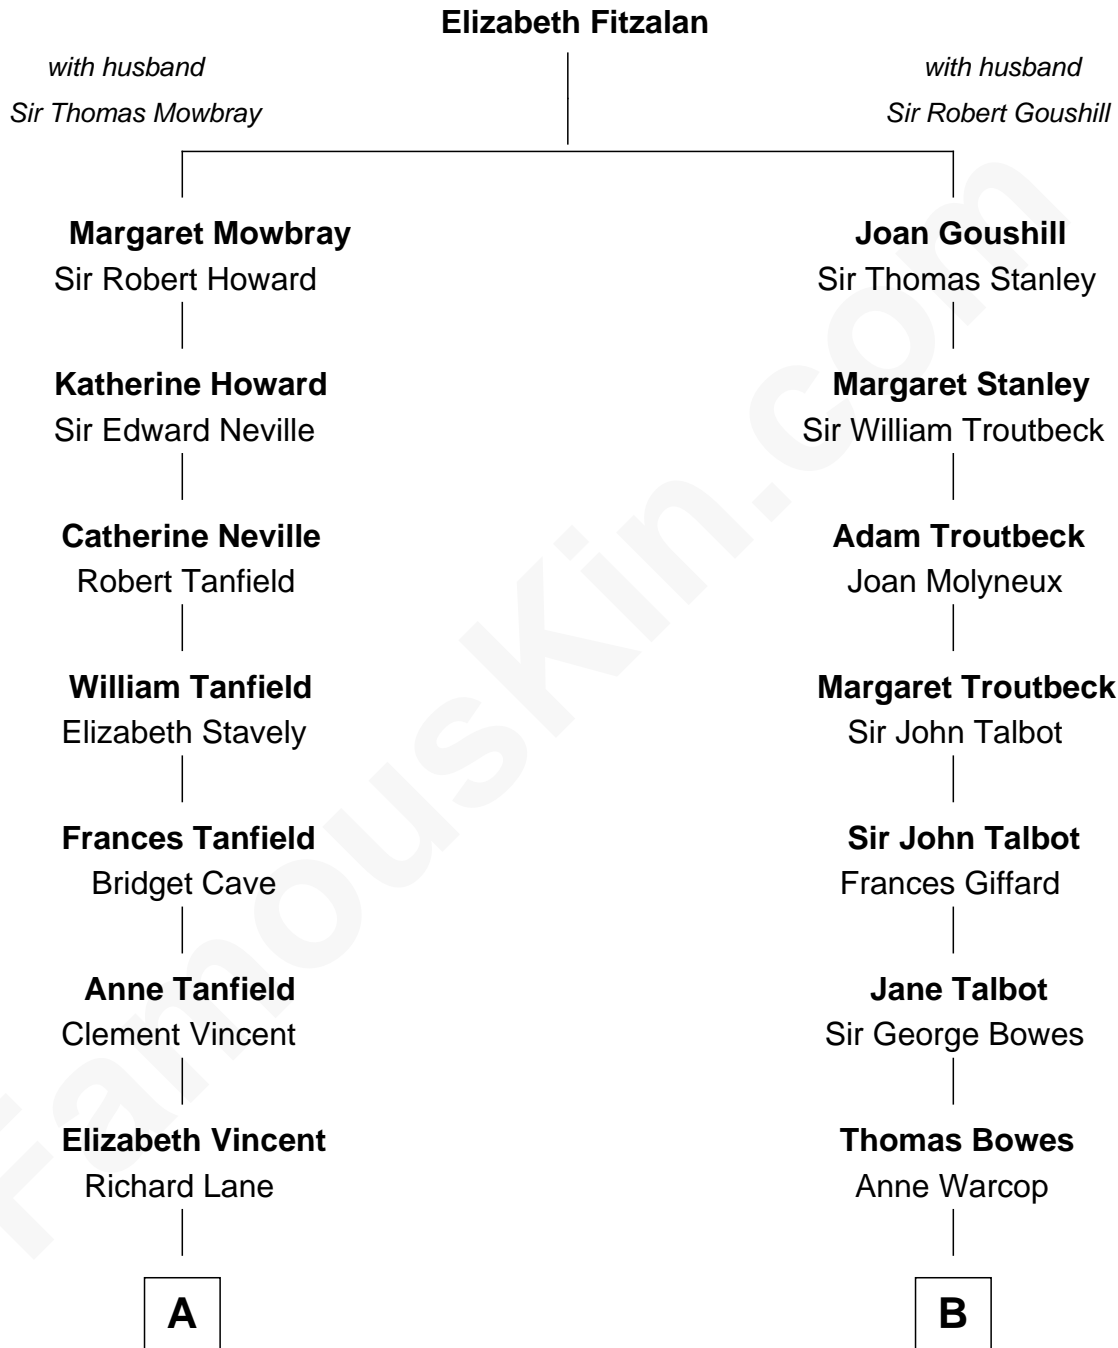

FamousKin.com
Relationship Chart of
Mary Chapin Carpenter
Singer and Songwriter

16th cousin 3 times removed of
Queen Elizabeth II
Queen of the United Kingdom

C

—
Harrison Marshall Robertson

Mary MacKenzie

—
Mary Bowie Robertson

Chapin Carpenter

—
Mary Chapin Carpenter

Singer and Songwriter

FamousKin.com