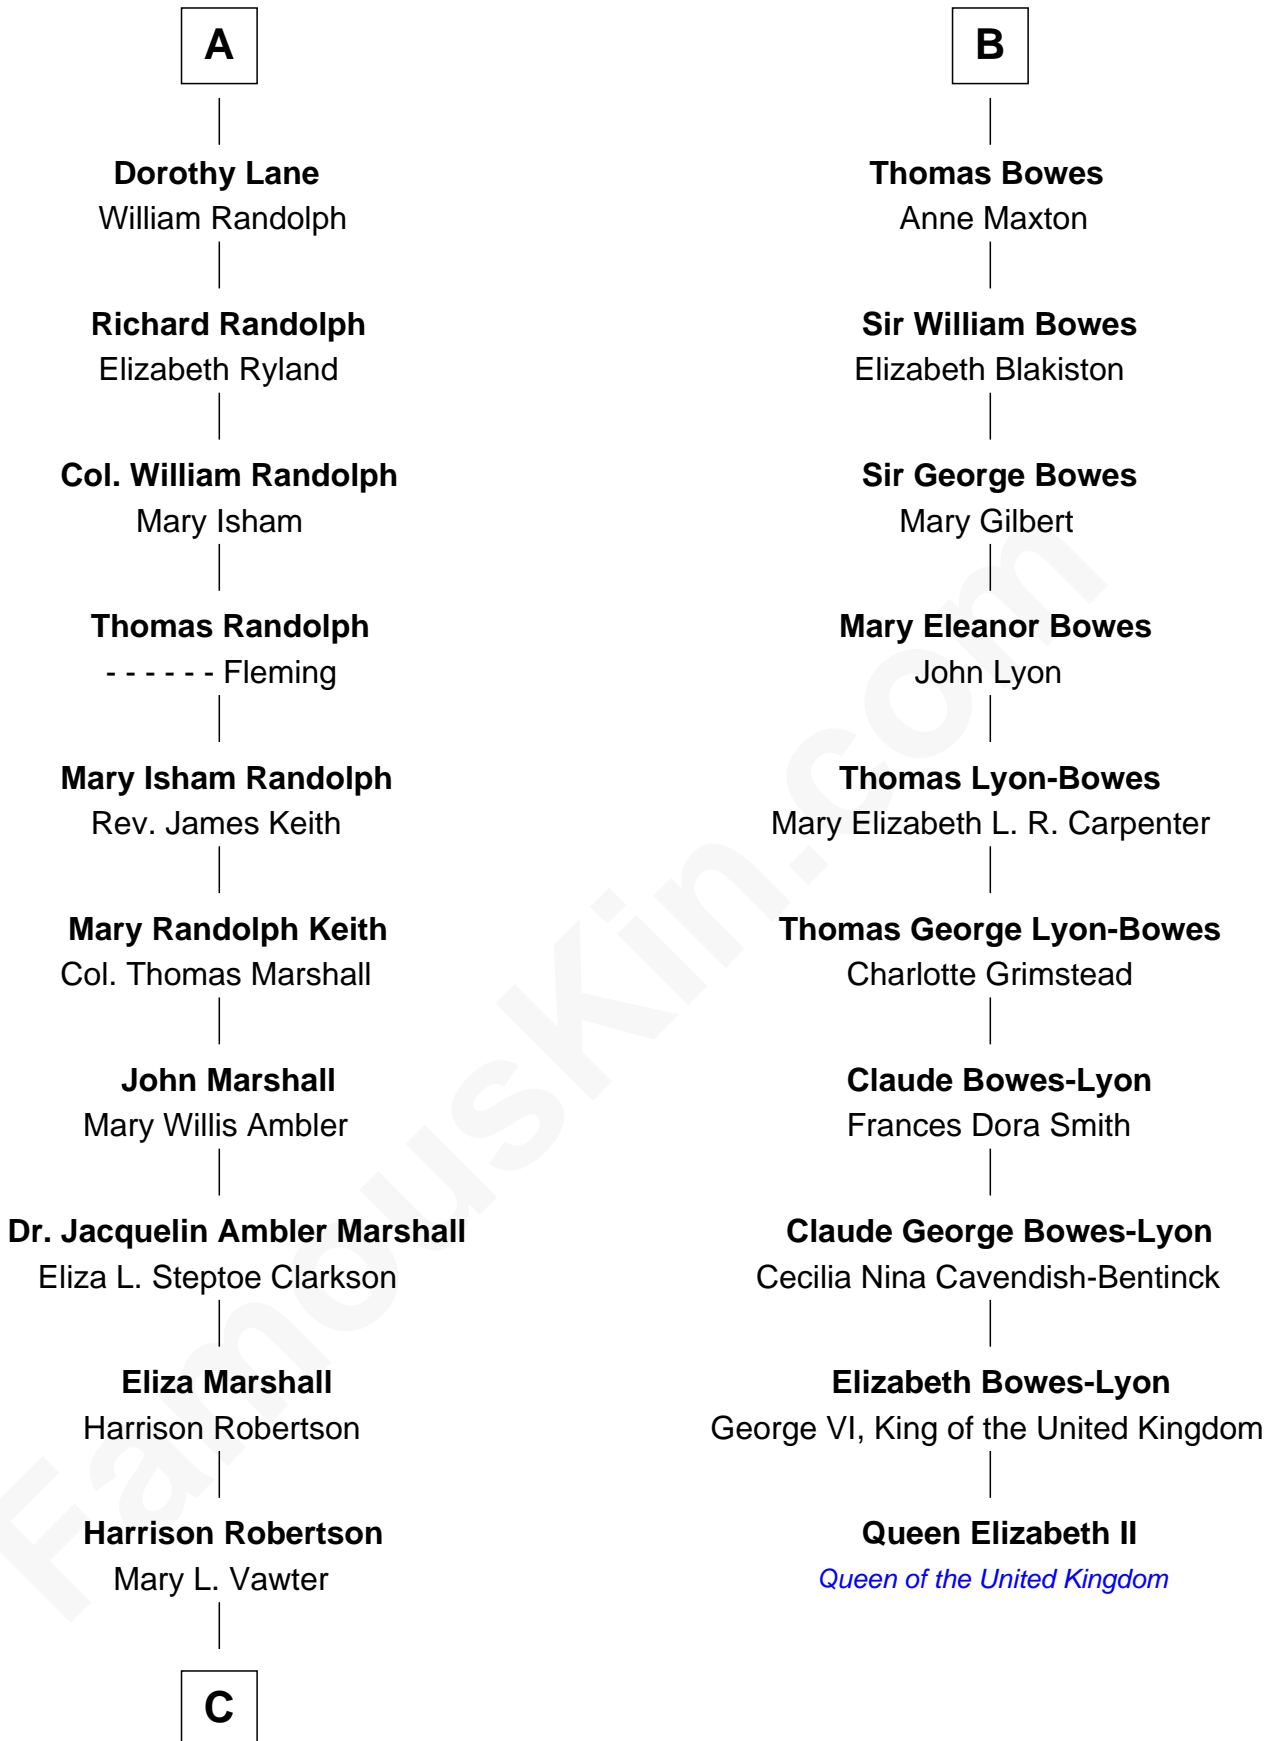

FamousKin.com
Relationship Chart of
Mary Chapin Carpenter
Singer and Songwriter

16th cousin 3 times removed of
Queen Elizabeth II
Queen of the United Kingdom

C

—
Harrison Marshall Robertson

Mary MacKenzie

—
Mary Bowie Robertson

Chapin Carpenter

—
Mary Chapin Carpenter

Singer and Songwriter

FamousKin.com