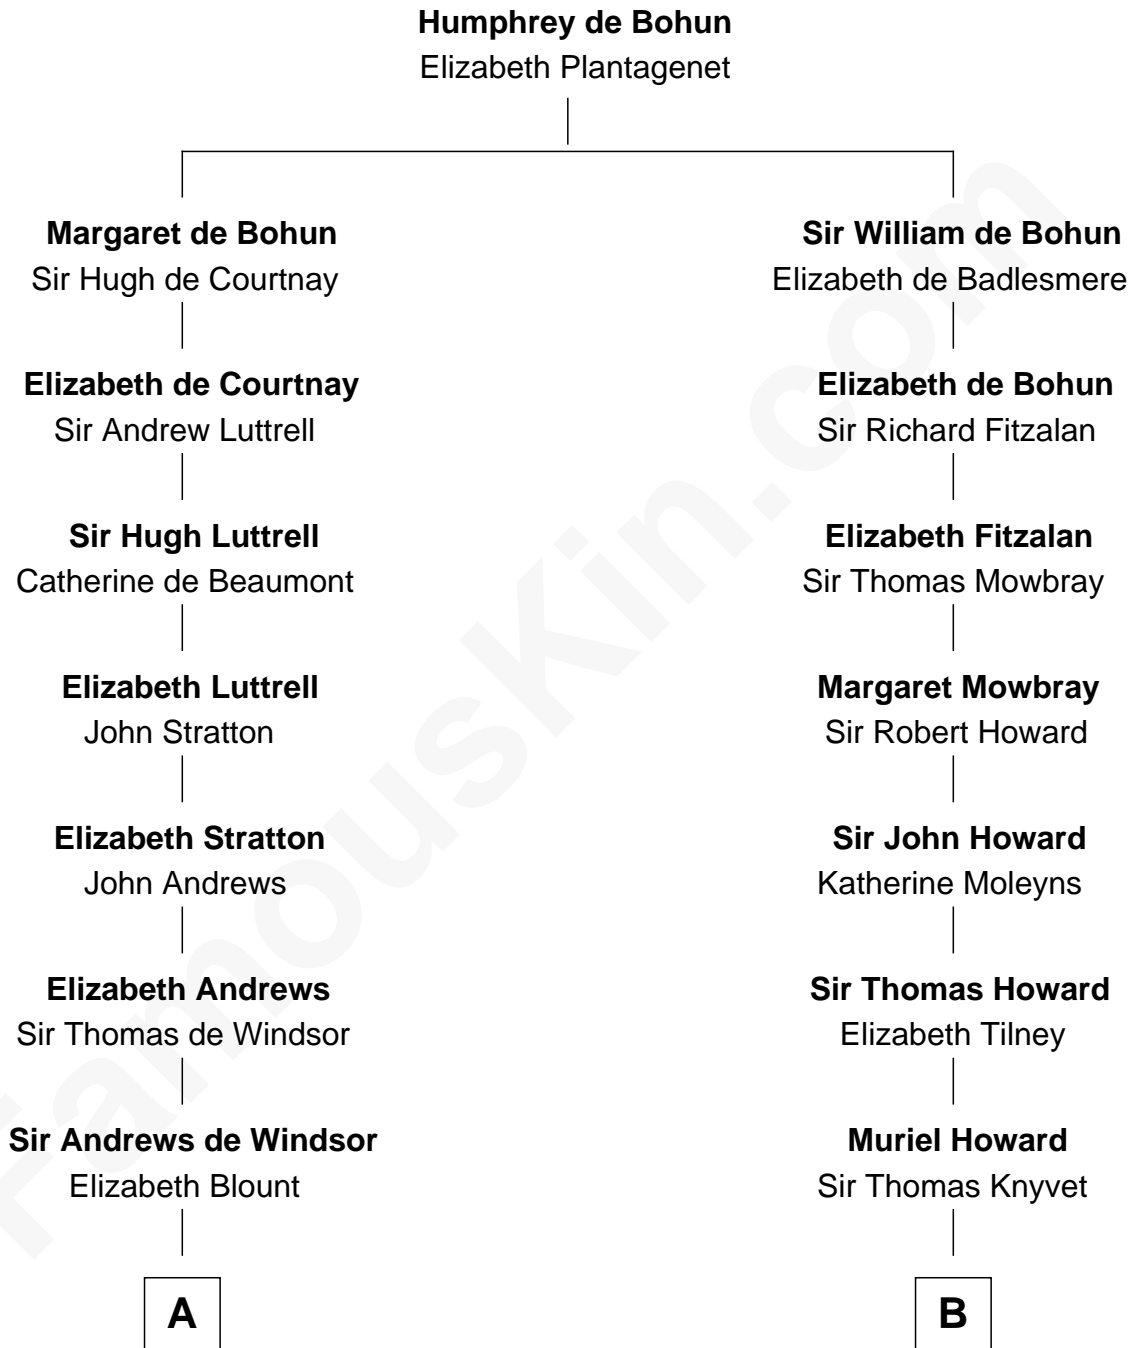

FamousKin.com
Relationship Chart of
Mary Chapin Carpenter
Singer and Songwriter

20th cousin 1 time removed of
Tilda Swinton
Movie Actress

Tilda Swinton photo by [Nicolas Genin](#) (CC BY-SA 2.0)