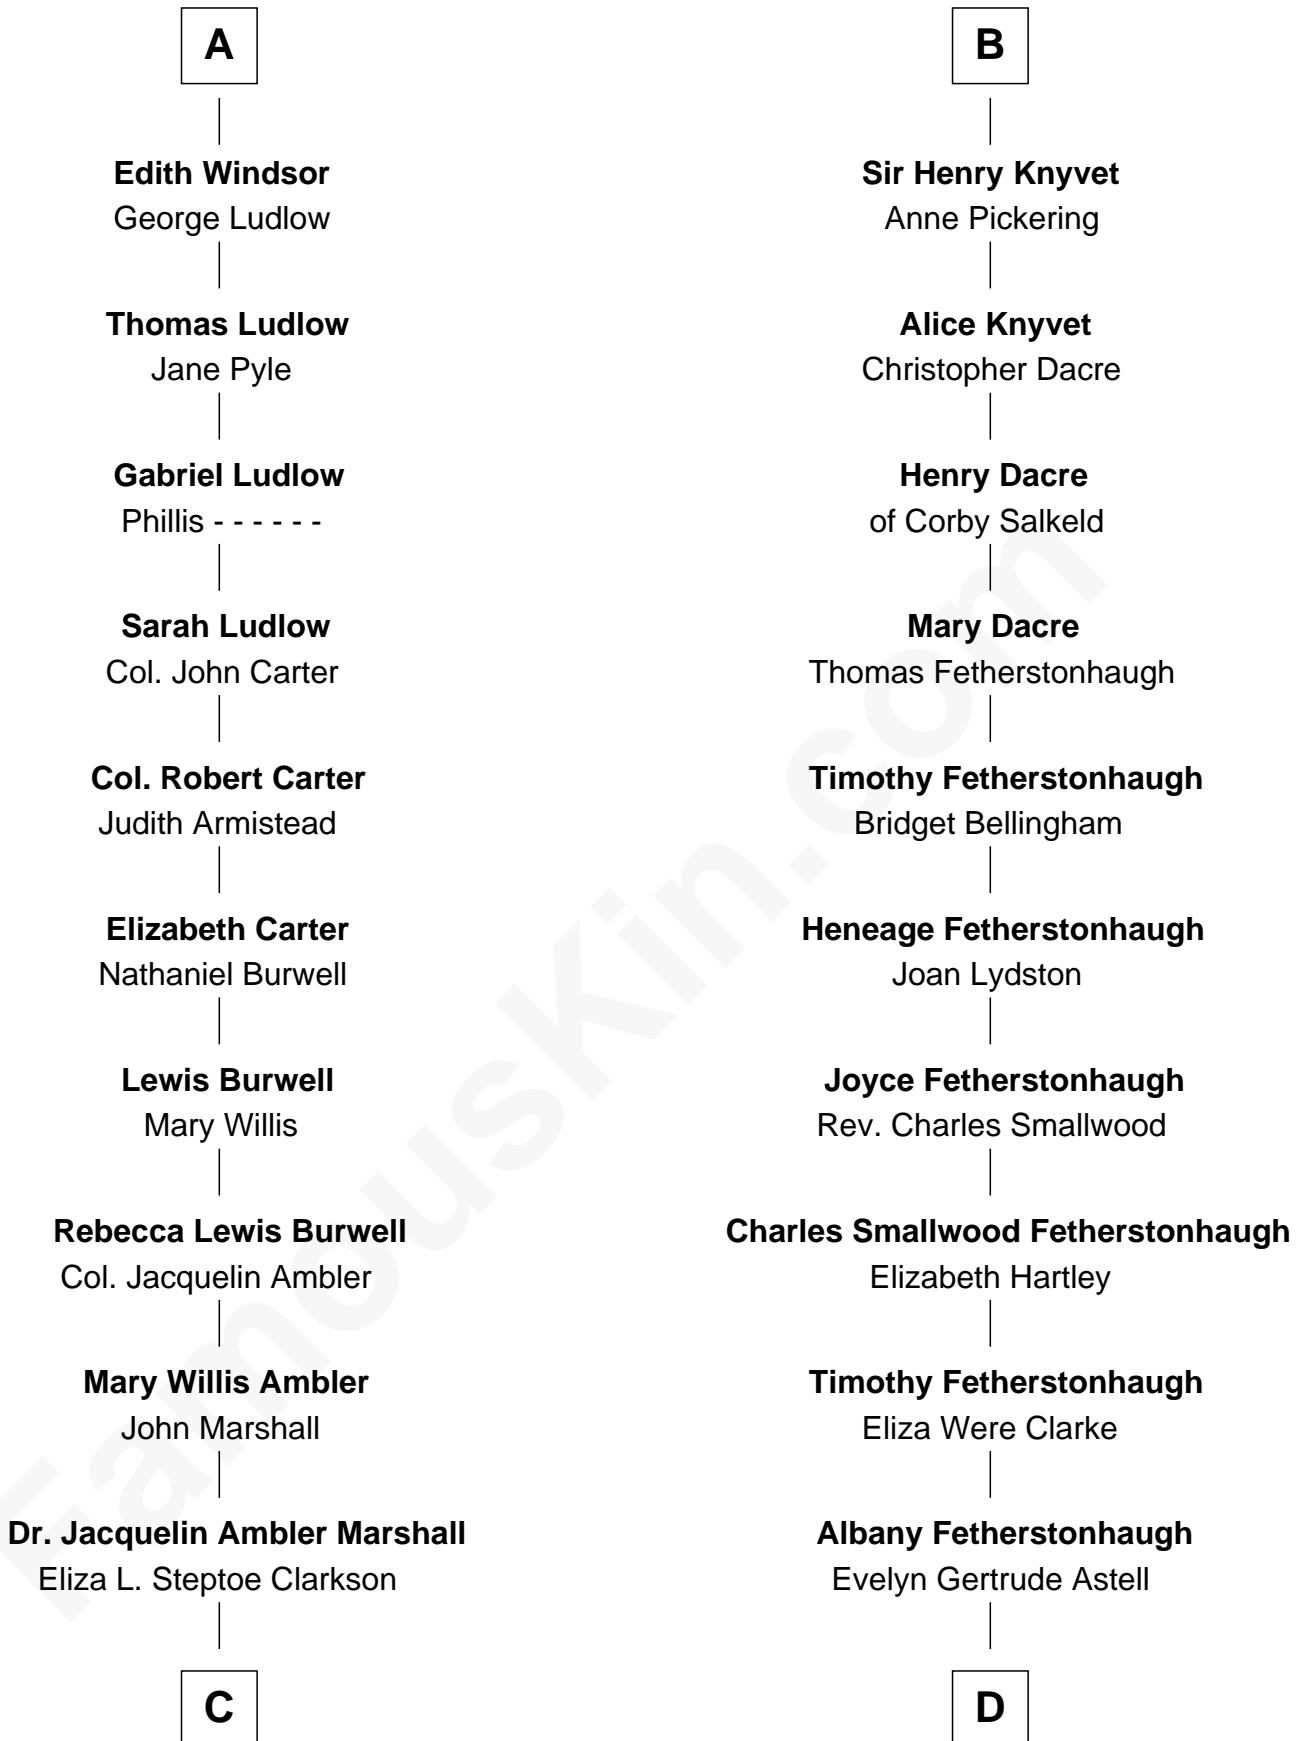

FamousKin.com
Relationship Chart of
Mary Chapin Carpenter
Singer and Songwriter

20th cousin 1 time removed of
Tilda Swinton
Movie Actress

Tilda Swinton photo by [Nicolas Genin](#) (CC BY-SA 2.0)