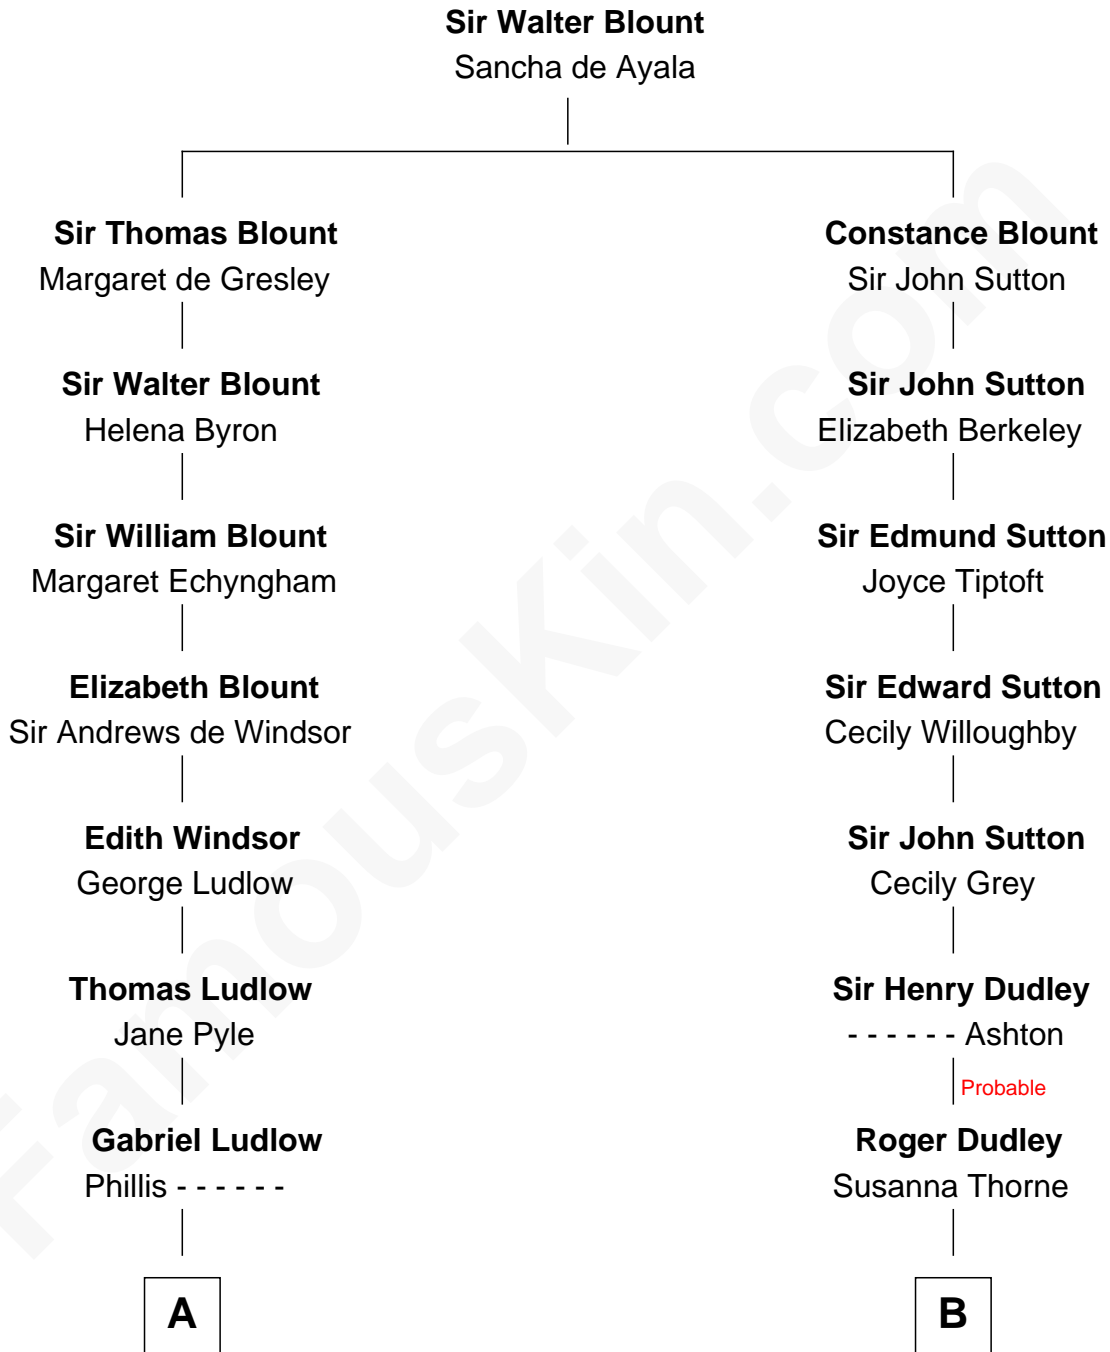

FamousKin.com
Relationship Chart of
Mary Chapin Carpenter
Singer and Songwriter

13th cousin 5 times removed of

Jane (Appleton) Pierce
First Lady of President Franklin Pierce

C

—
Mary Bowie Robertson

Chapin Carpenter

—
Mary Chapin Carpenter

Singer and Songwriter

FamousKin.com