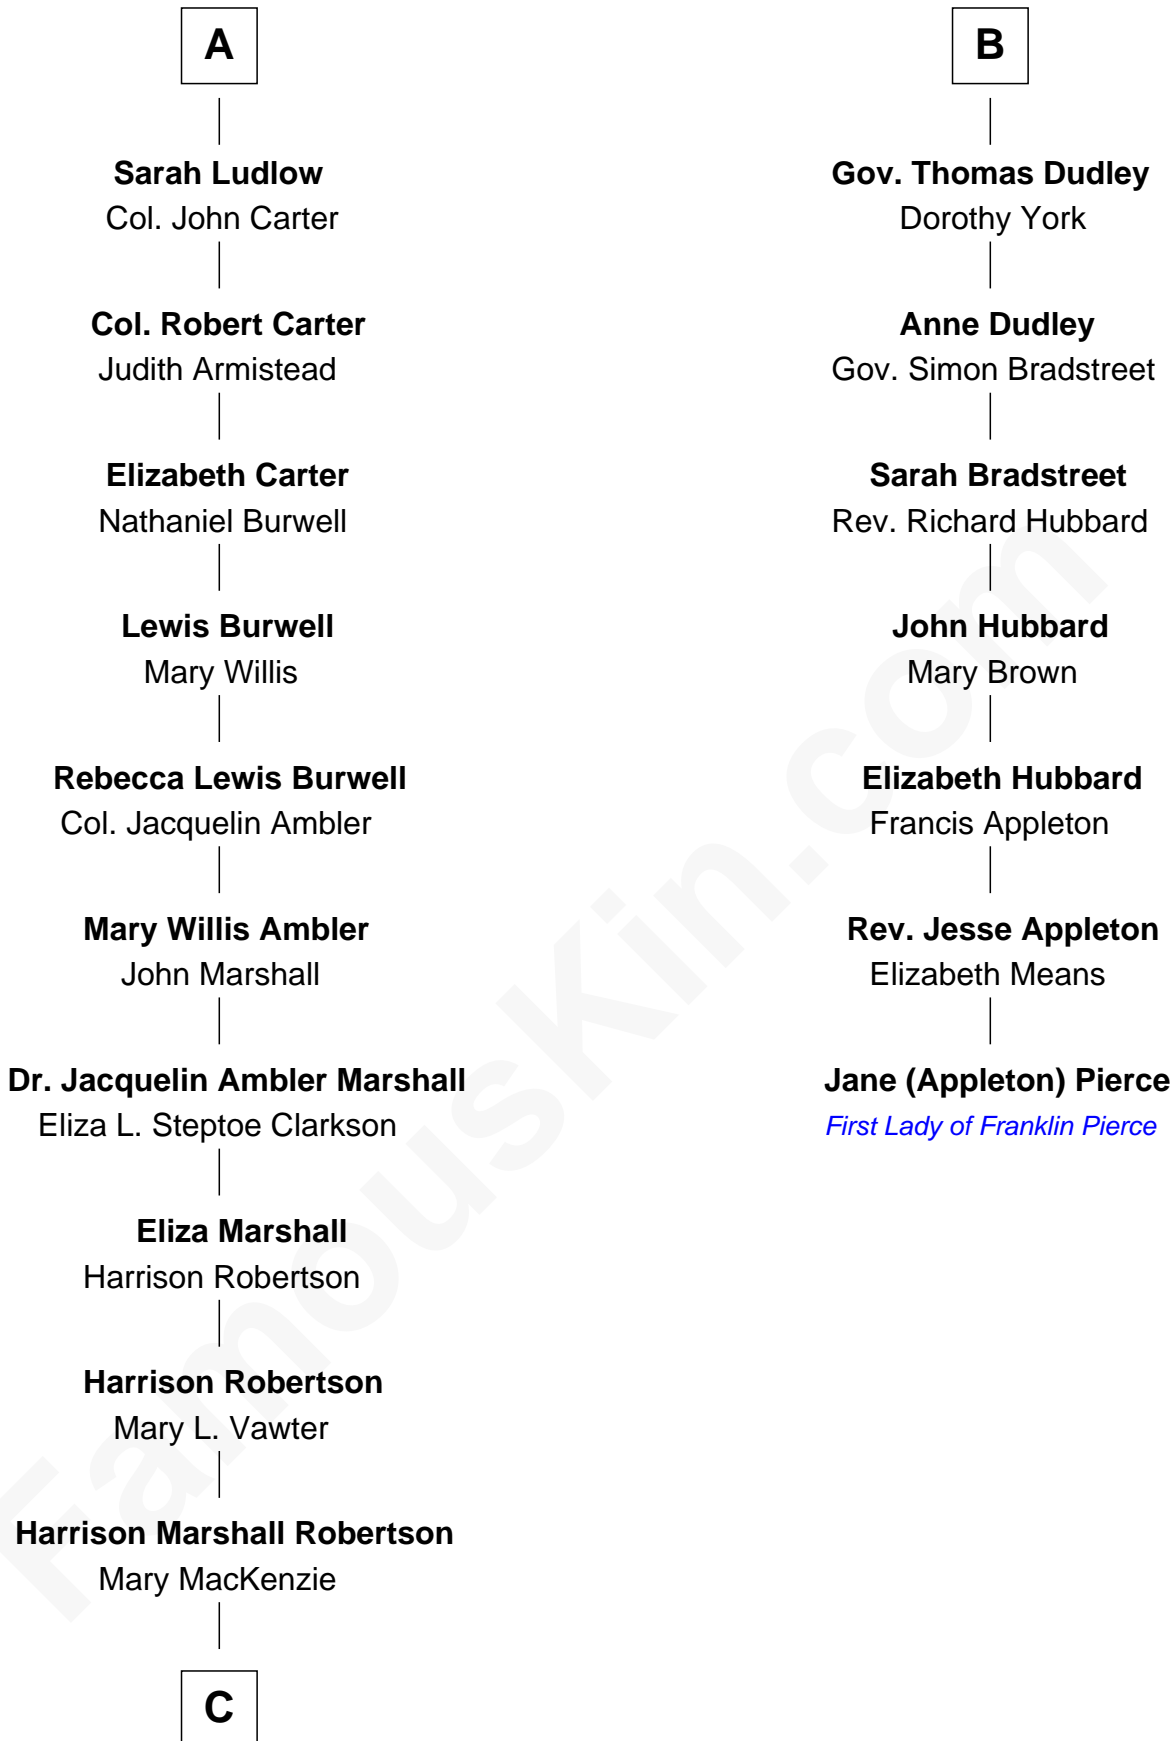

FamousKin.com
Relationship Chart of
Mary Chapin Carpenter
Singer and Songwriter

13th cousin 5 times removed of

Jane (Appleton) Pierce
First Lady of President Franklin Pierce

C

—
Mary Bowie Robertson

Chapin Carpenter

—
Mary Chapin Carpenter

Singer and Songwriter

FamousKin.com