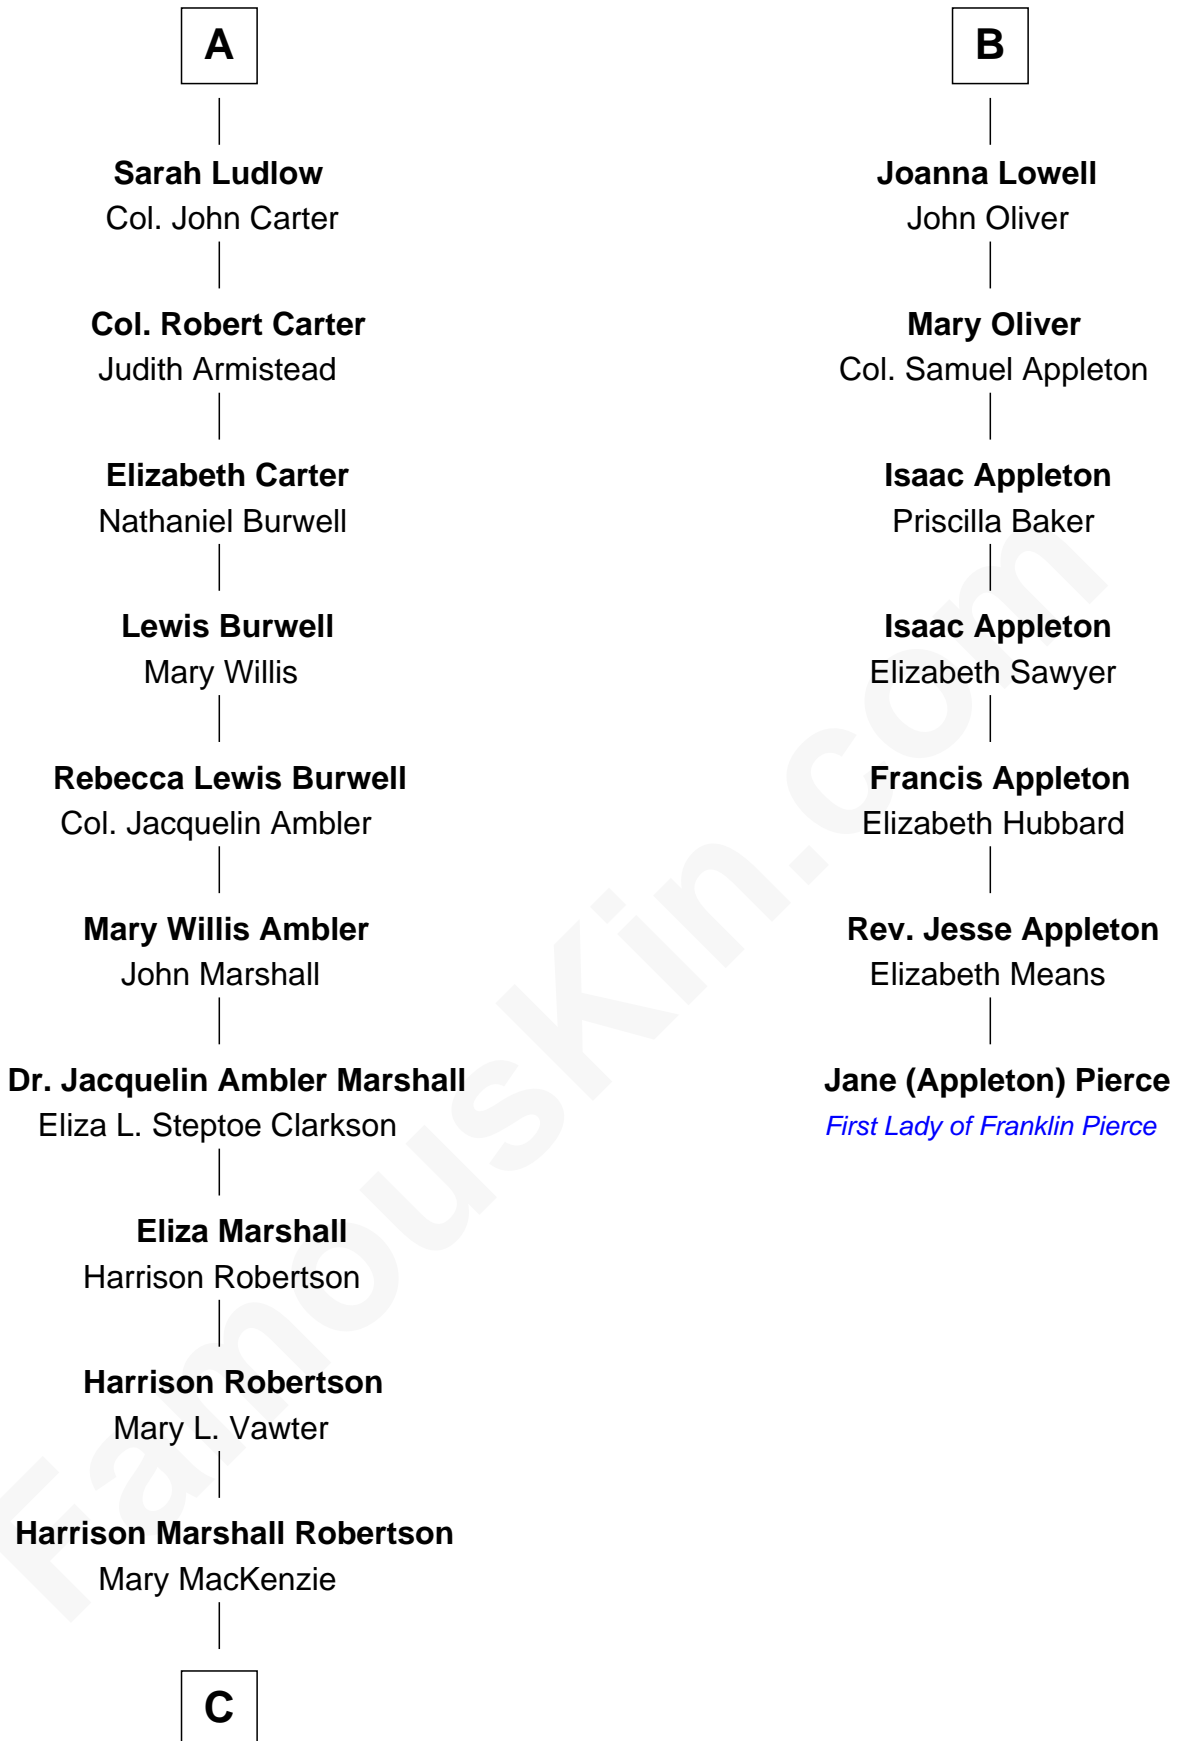

FamousKin.com
Relationship Chart of
Mary Chapin Carpenter
Singer and Songwriter

13th cousin 5 times removed of

Jane (Appleton) Pierce
First Lady of President Franklin Pierce

C

—
Mary Bowie Robertson

Chapin Carpenter

—
Mary Chapin Carpenter

Singer and Songwriter

FamousKin.com