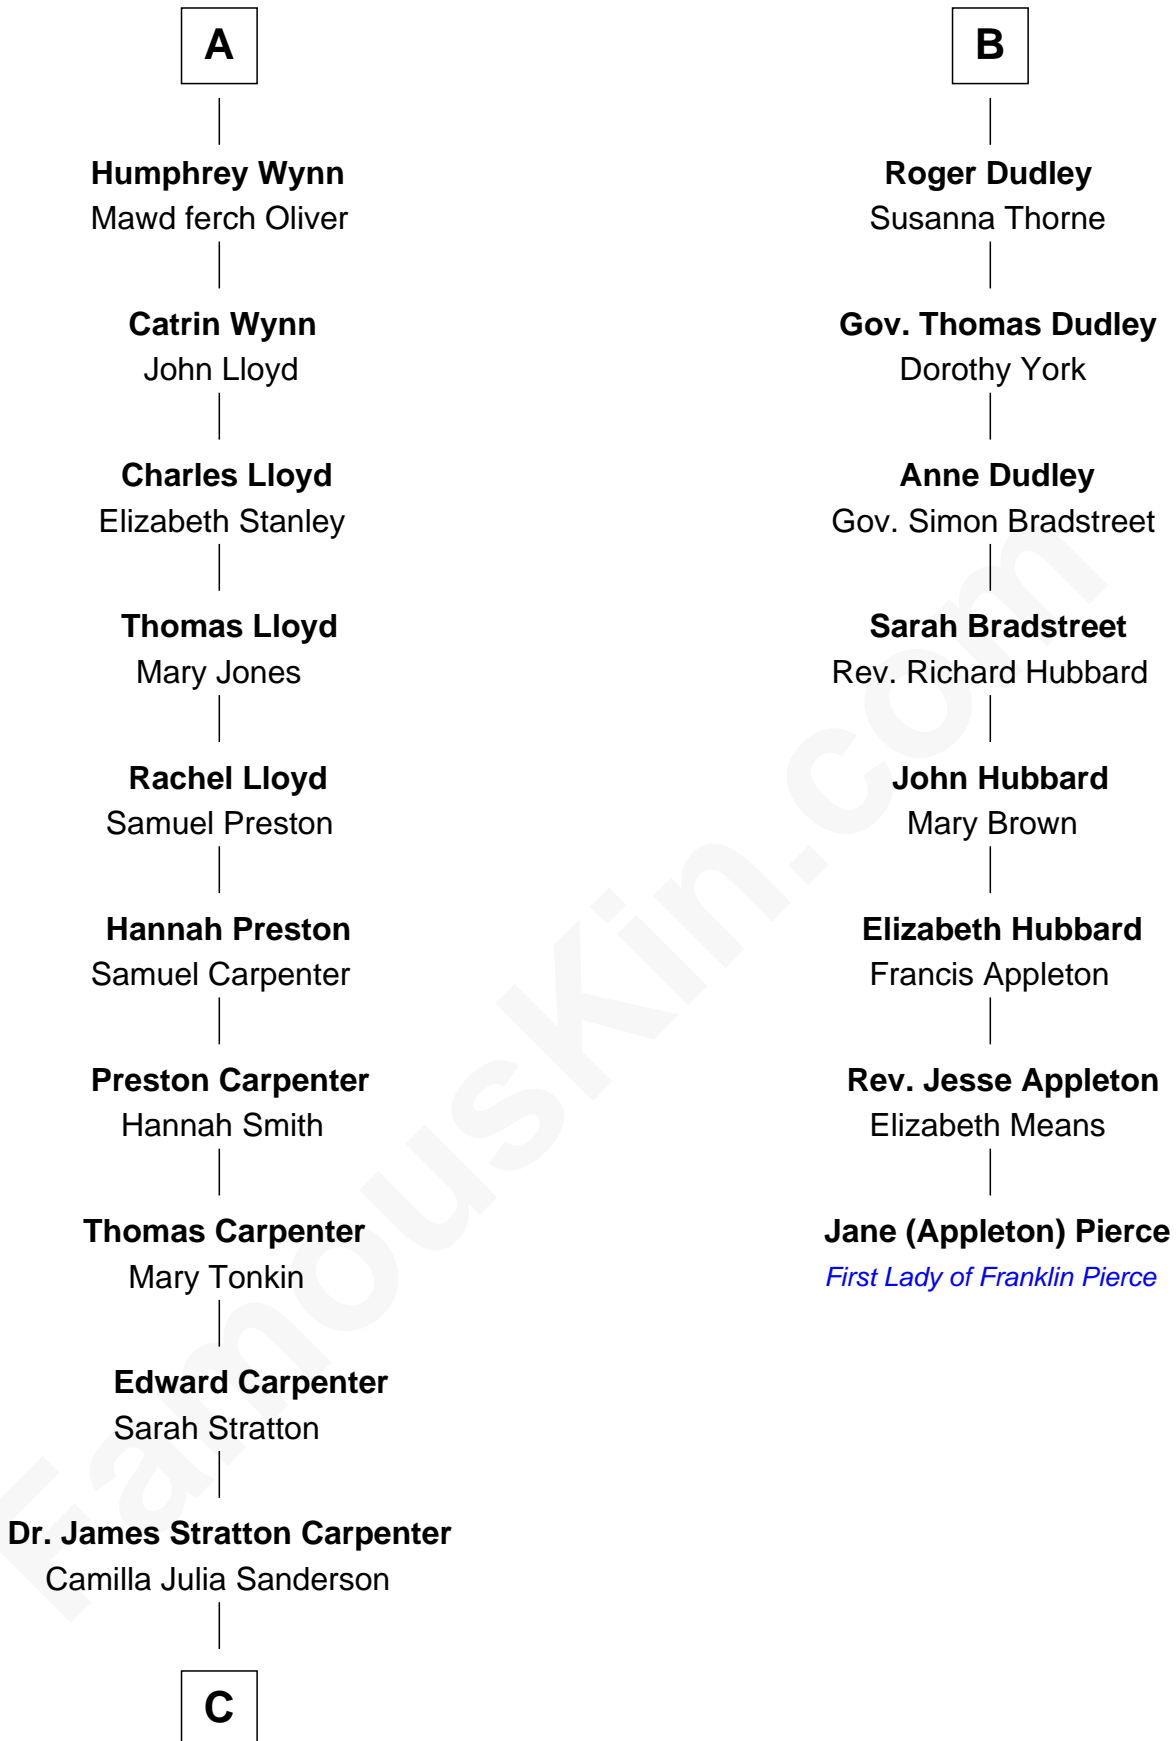

**FamousKin.com**  
**Relationship Chart of**  
**Mary Chapin Carpenter**  
*Singer and Songwriter*

14th cousin 7 times removed of

**Jane (Appleton) Pierce**  
*First Lady of President Franklin Pierce*

**C**

—  
**Dr. John Thomas Carpenter**

Eliza Adelaide Hill

—  
**Dr. James Stratton Carpenter**

Lillian Louise Chapin

—  
**Chapin Carpenter**

Ruth Smythe

—  
**Chapin Carpenter**

Mary Bowie Robertson

—  
**Mary Chapin Carpenter**

*Singer and Songwriter*

FamousKin.com