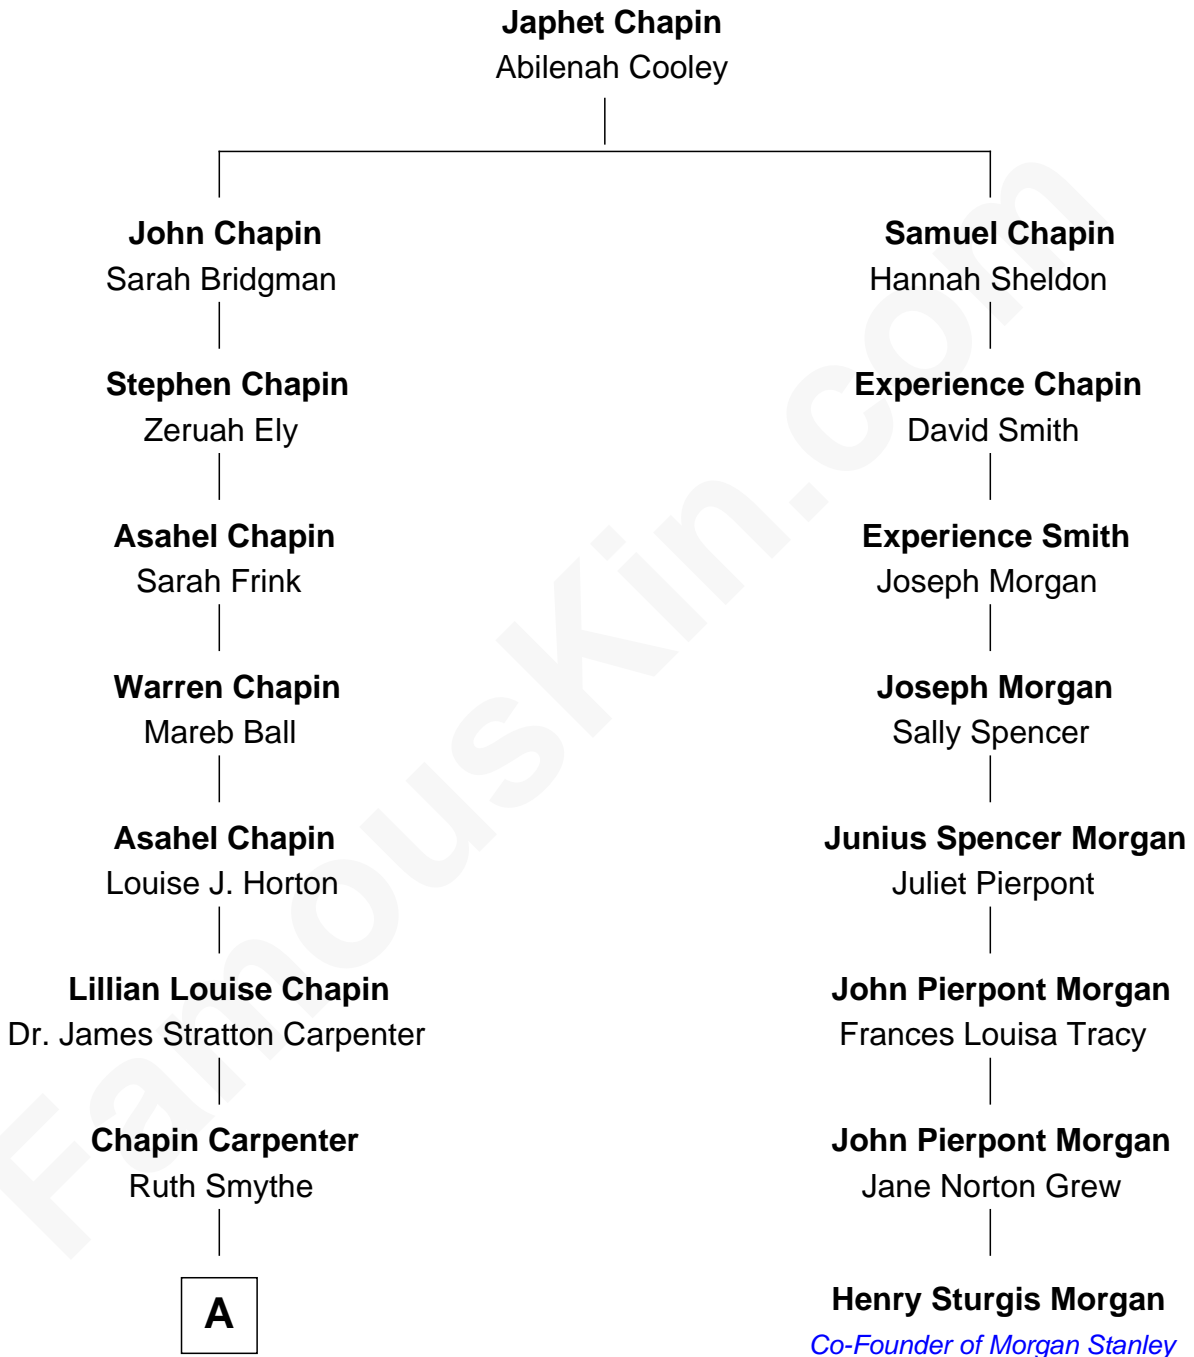

FamousKin.com
Relationship Chart of
Mary Chapin Carpenter
Singer and Songwriter

7th cousin 1 time removed of
Henry Sturgis Morgan
Co-Founder of Morgan Stanley

A

—
Chapin Carpenter
Mary Bowie Robertson

—
Mary Chapin Carpenter
Singer and Songwriter

FamousKin.com