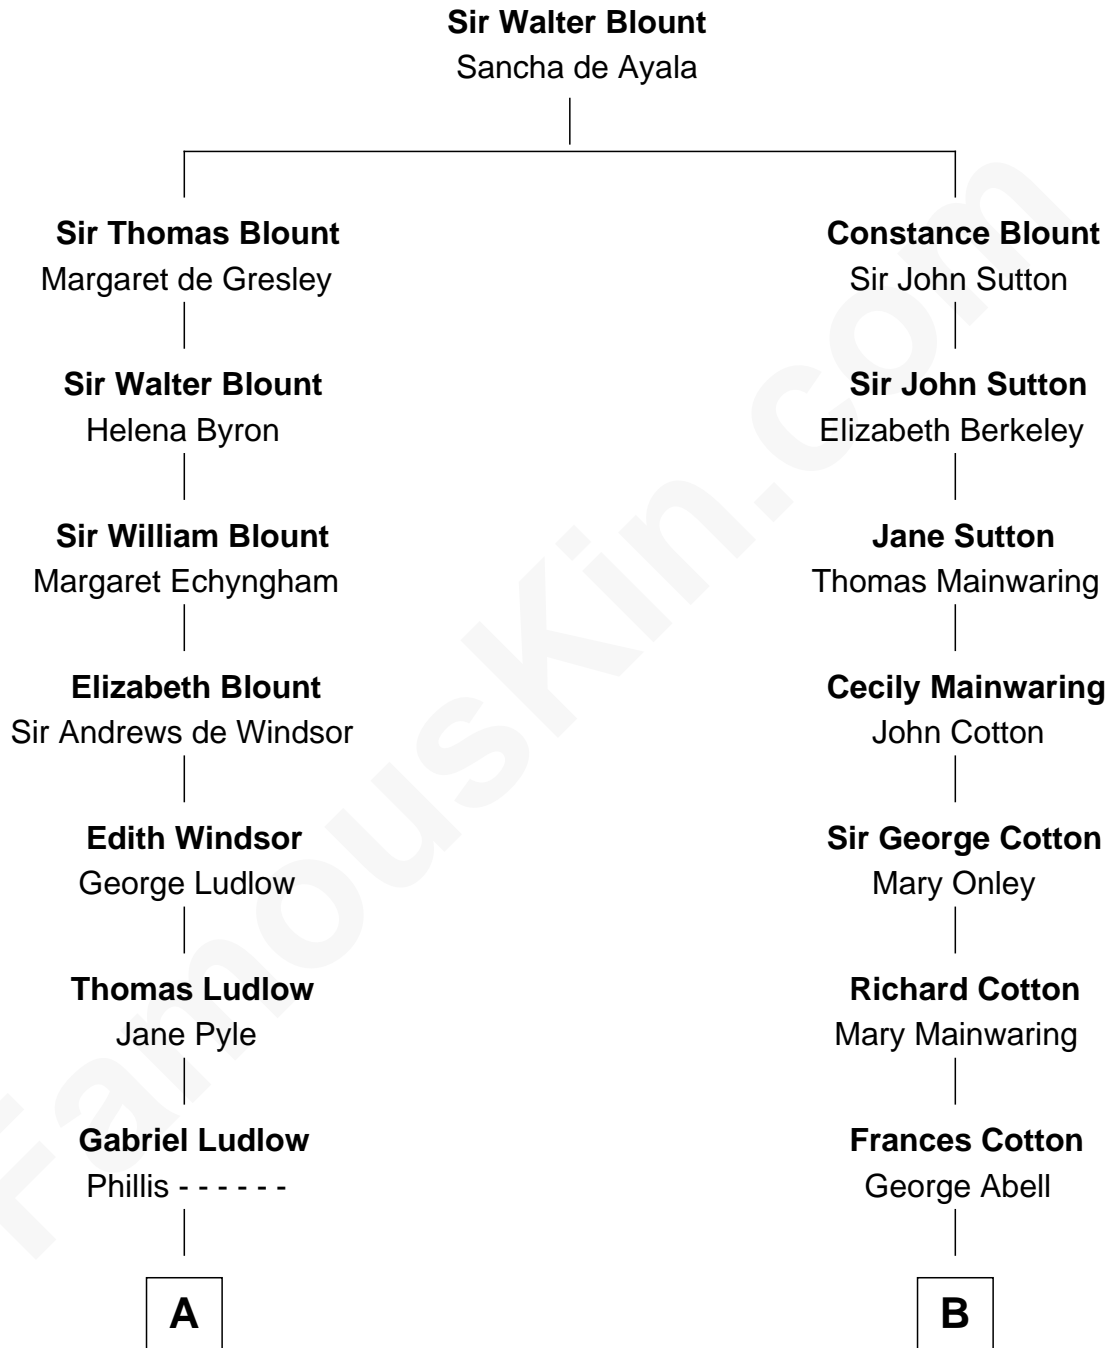

**FamousKin.com**  
**Relationship Chart of**  
**Mary Chapin Carpenter**  
*Singer and Songwriter*

15th cousin 3 times removed of

**J.P. Morgan, Jr.**  
*American Banker and Philanthropist*

**C**

—  
**Mary Bowie Robertson**

Chapin Carpenter

—  
**Mary Chapin Carpenter**

*Singer and Songwriter*

FamousKin.com