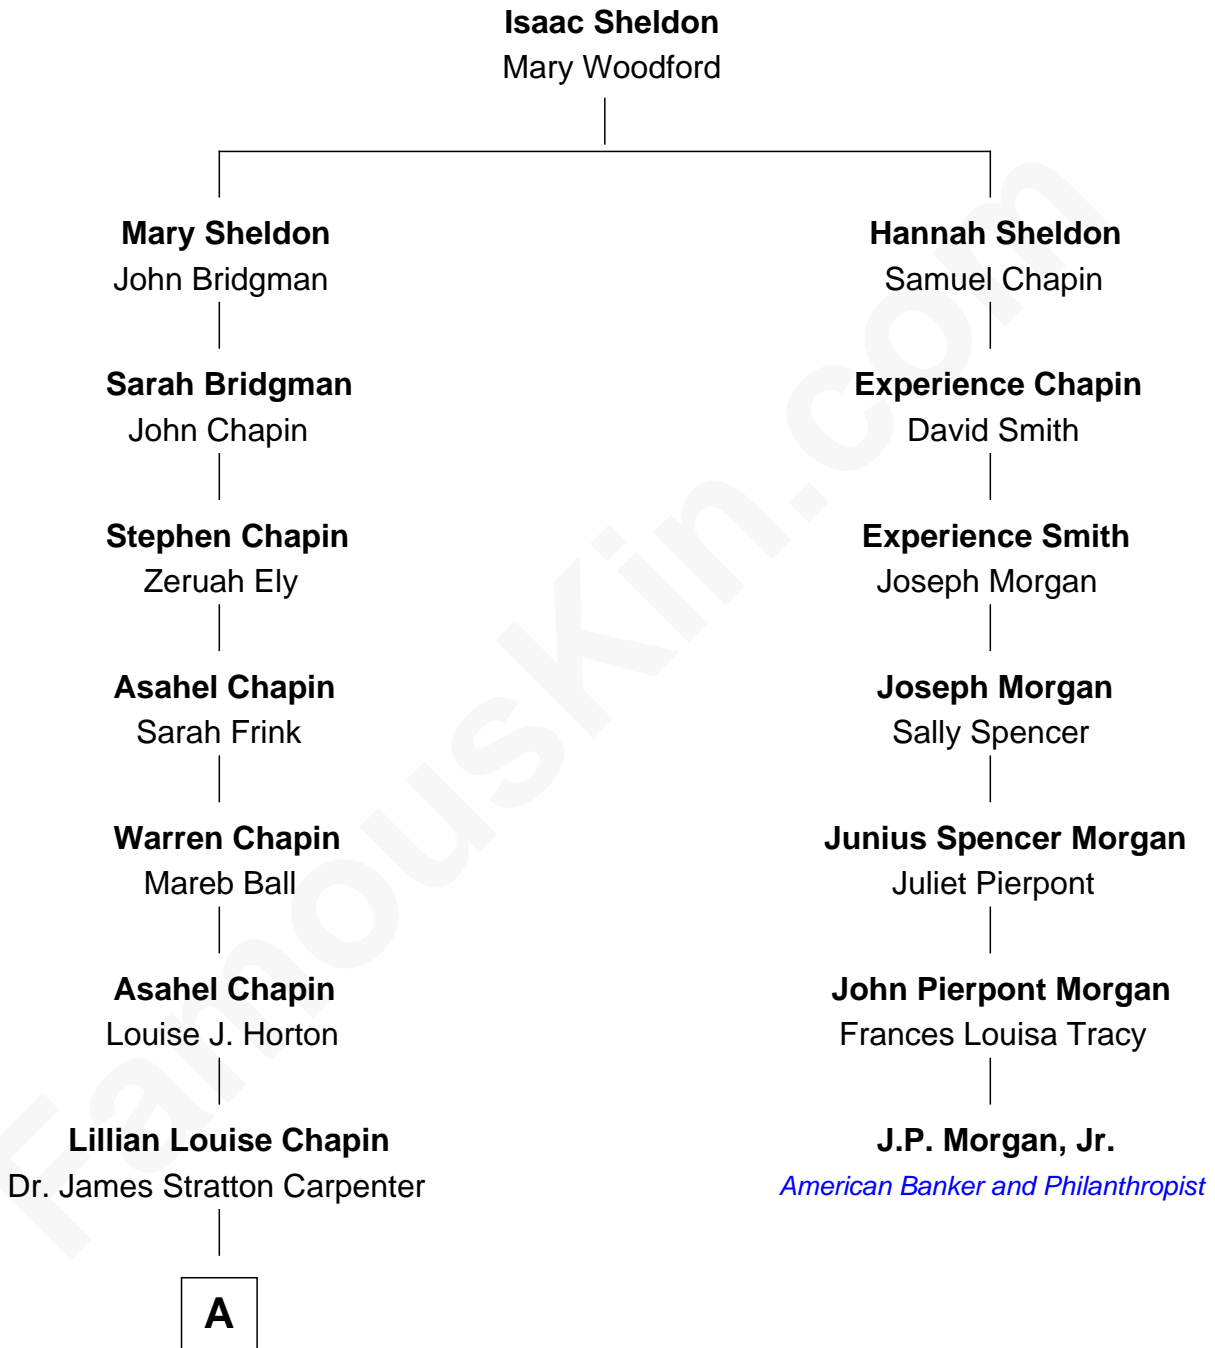

FamousKin.com
Relationship Chart of
Mary Chapin Carpenter
Singer and Songwriter

6th cousin 3 times removed of

J.P. Morgan, Jr.
American Banker and Philanthropist

A

—
Chapin Carpenter

Ruth Smythe

—
Chapin Carpenter

Mary Bowie Robertson

—
Mary Chapin Carpenter

Singer and Songwriter

FamousKin.com