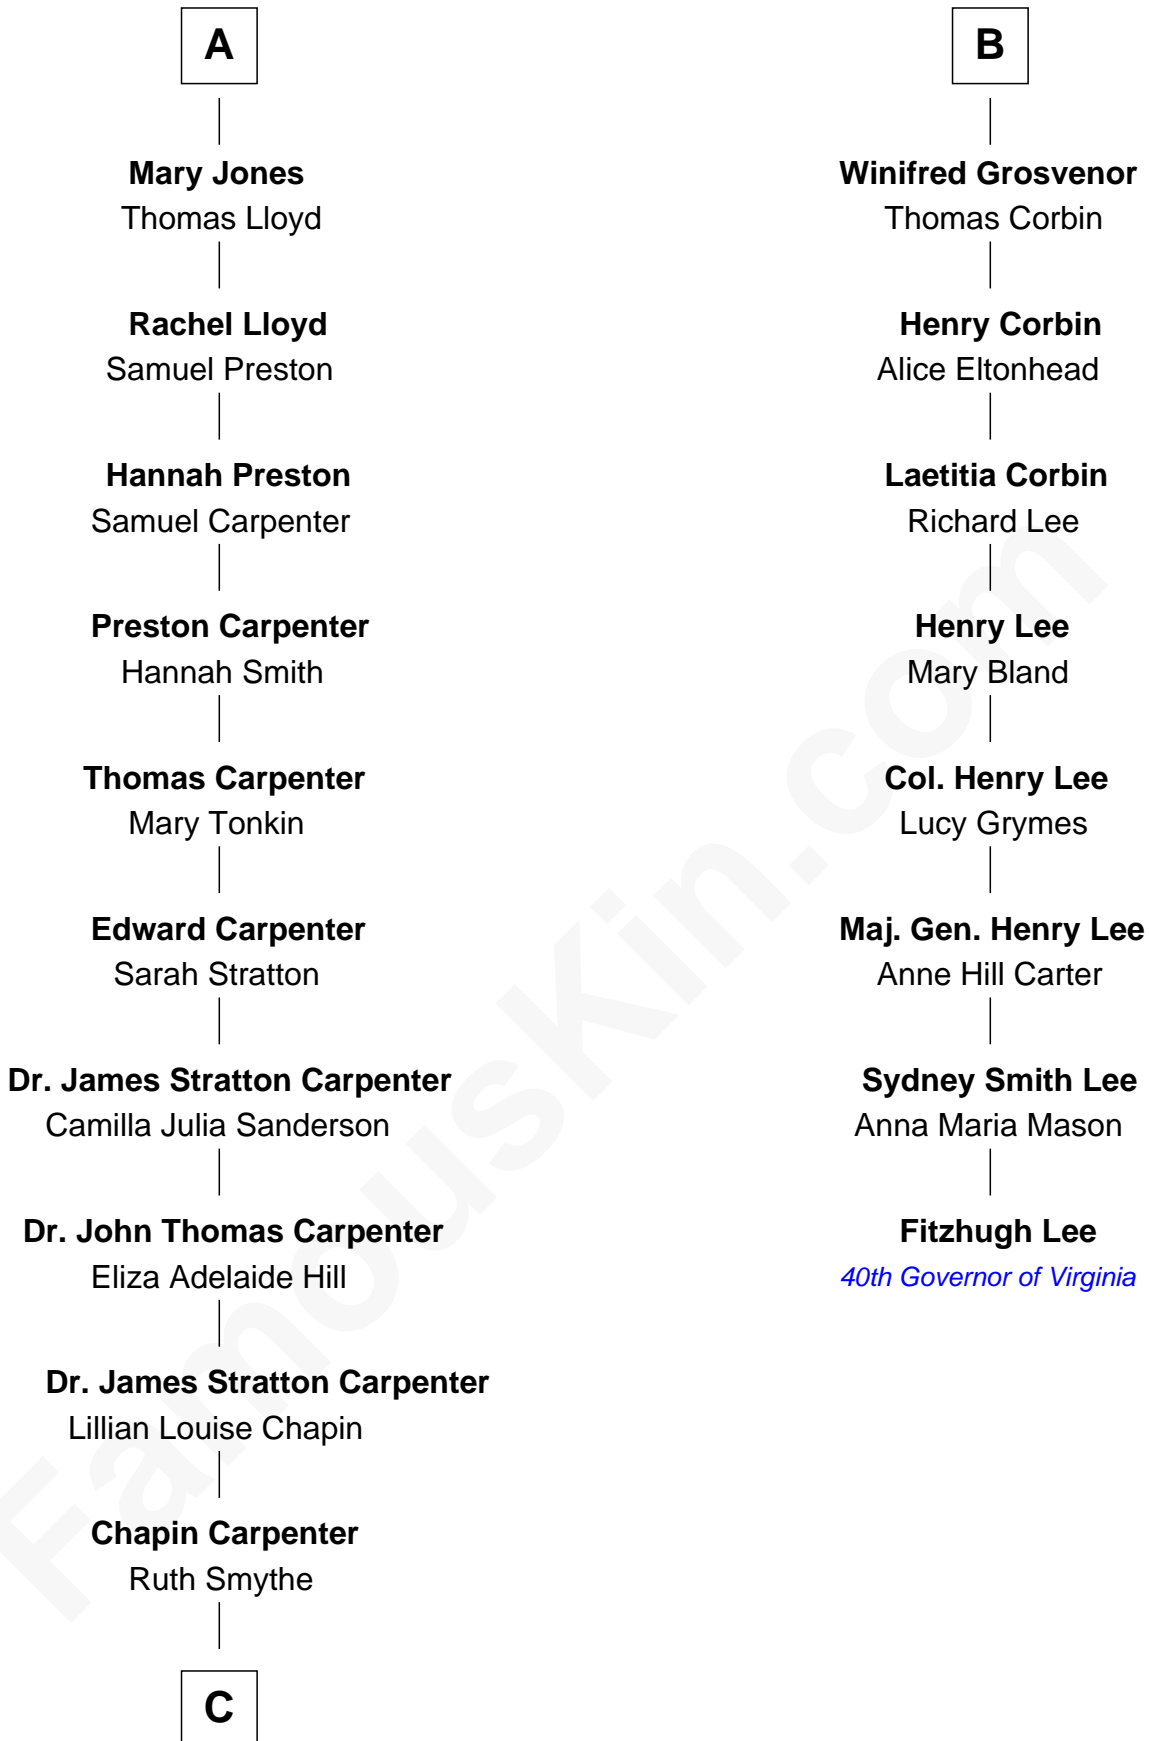

FamousKin.com
Relationship Chart of
Mary Chapin Carpenter
Singer and Songwriter

14th cousin 4 times removed of
Fitzhugh Lee
40th Governor of Virginia

Sir Robert Corbet
 Margaret - - - - -

C

Chapin Carpenter
Mary Bowie Robertson

Mary Chapin Carpenter
Singer and Songwriter

FamousKin.com