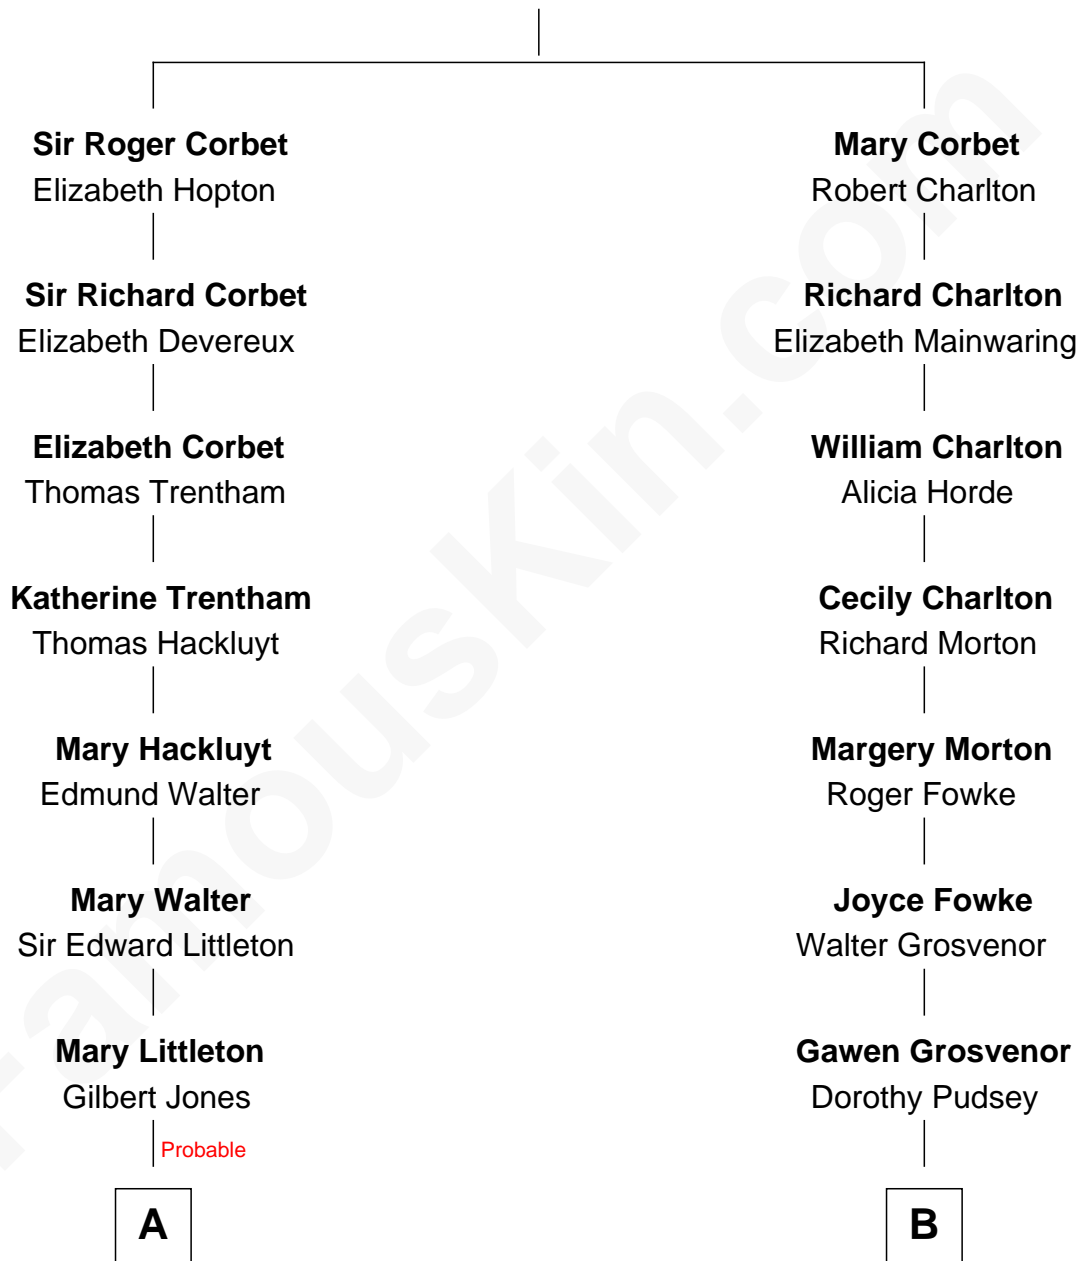

FamousKin.com
Relationship Chart of
Mary Chapin Carpenter
Singer and Songwriter

14th cousin 4 times removed of
Fitzhugh Lee
40th Governor of Virginia

Sir Robert Corbet
 Margaret - - - - -

C

Chapin Carpenter
Mary Bowie Robertson

Mary Chapin Carpenter
Singer and Songwriter

FamousKin.com