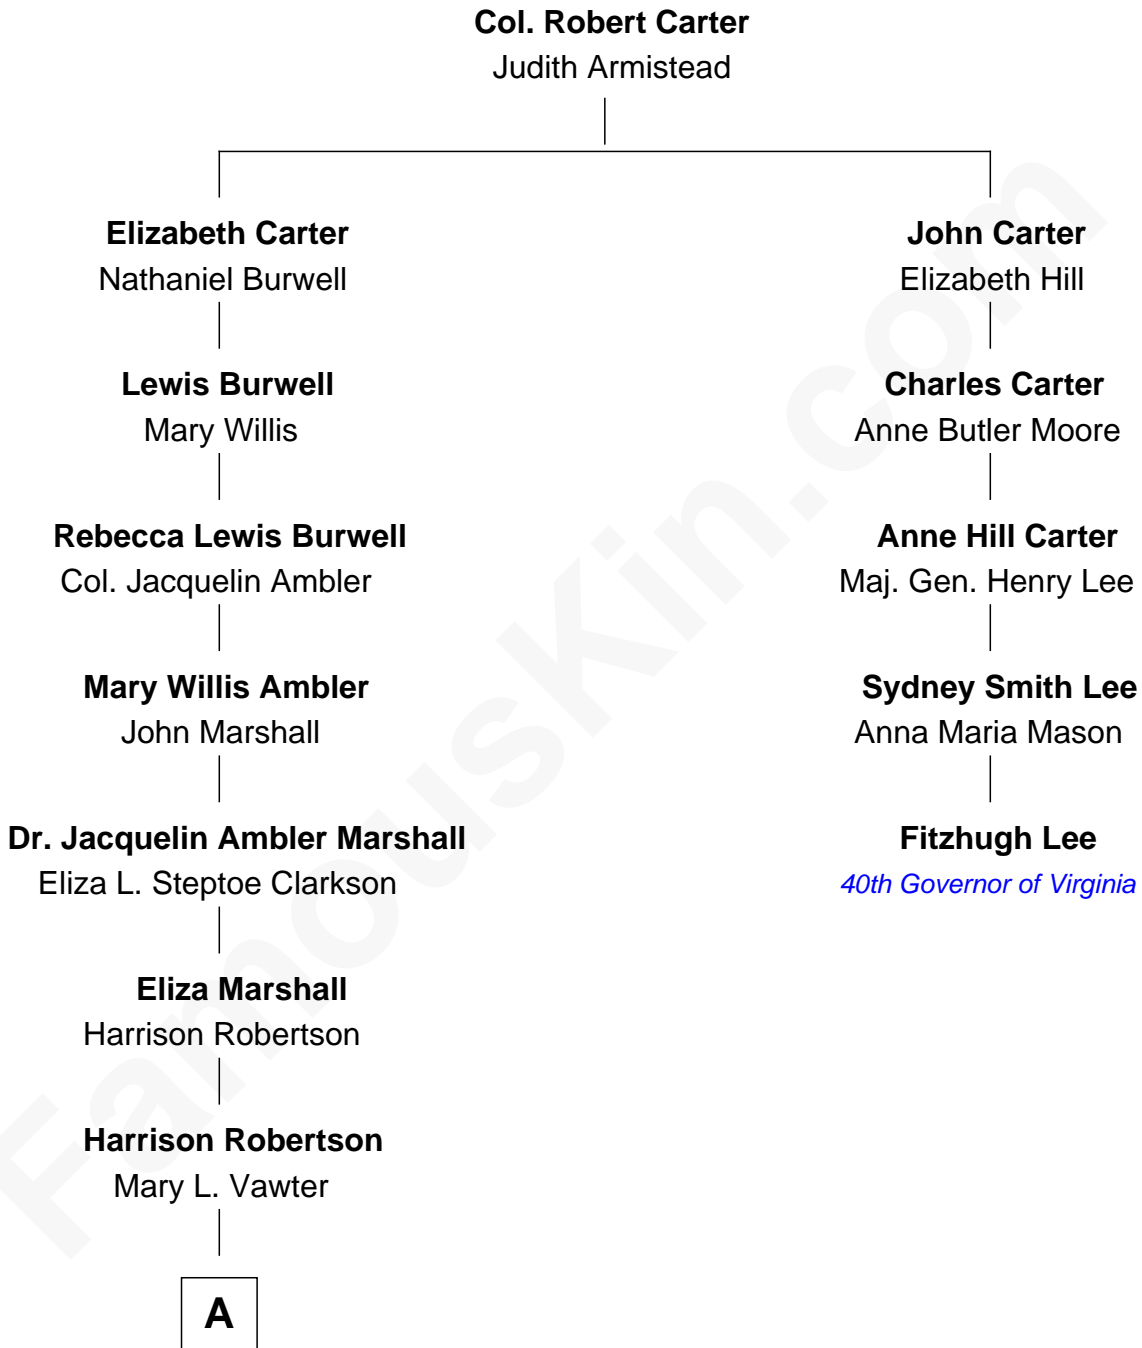

FamousKin.com
Relationship Chart of
Mary Chapin Carpenter
Singer and Songwriter

4th cousin 5 times removed of
Fitzhugh Lee
40th Governor of Virginia

A

—
Harrison Marshall Robertson

Mary MacKenzie

—
Mary Bowie Robertson

Chapin Carpenter

—
Mary Chapin Carpenter

Singer and Songwriter

FamousKin.com