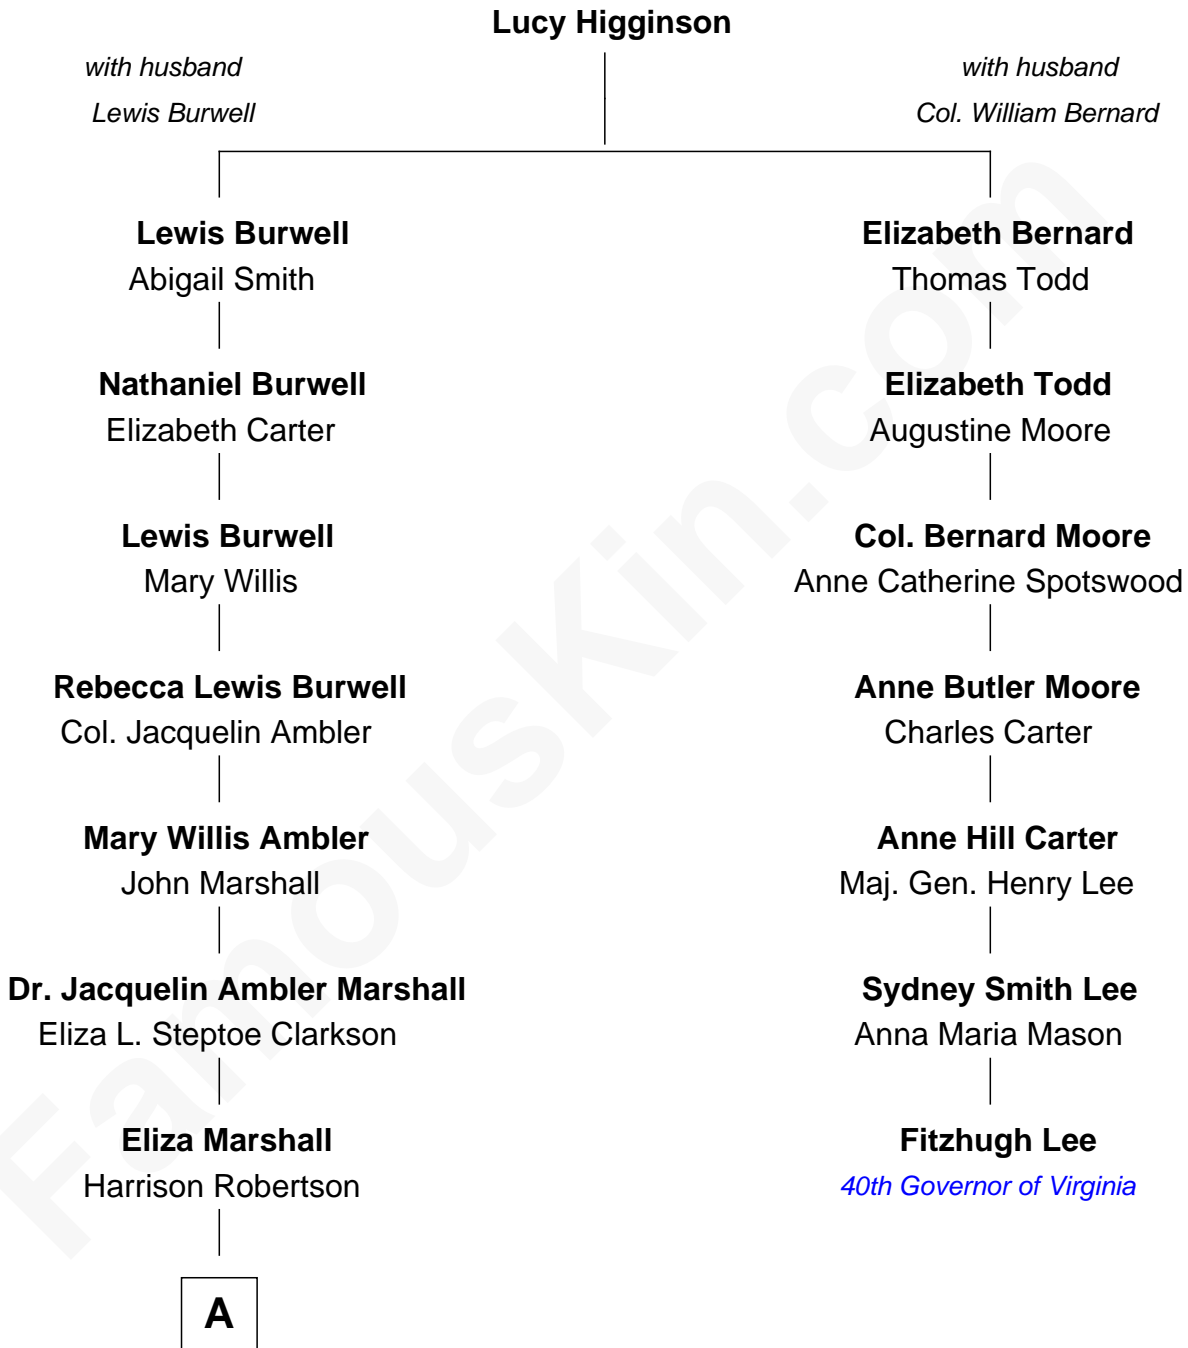

FamousKin.com
Relationship Chart of
Mary Chapin Carpenter
Singer and Songwriter

6th cousin 4 times removed of
Fitzhugh Lee
40th Governor of Virginia

A

—
Harrison Robertson

Mary L. Vawter

—
Harrison Marshall Robertson

Mary MacKenzie

—
Mary Bowie Robertson

Chapin Carpenter

—
Mary Chapin Carpenter

Singer and Songwriter

FamousKin.com