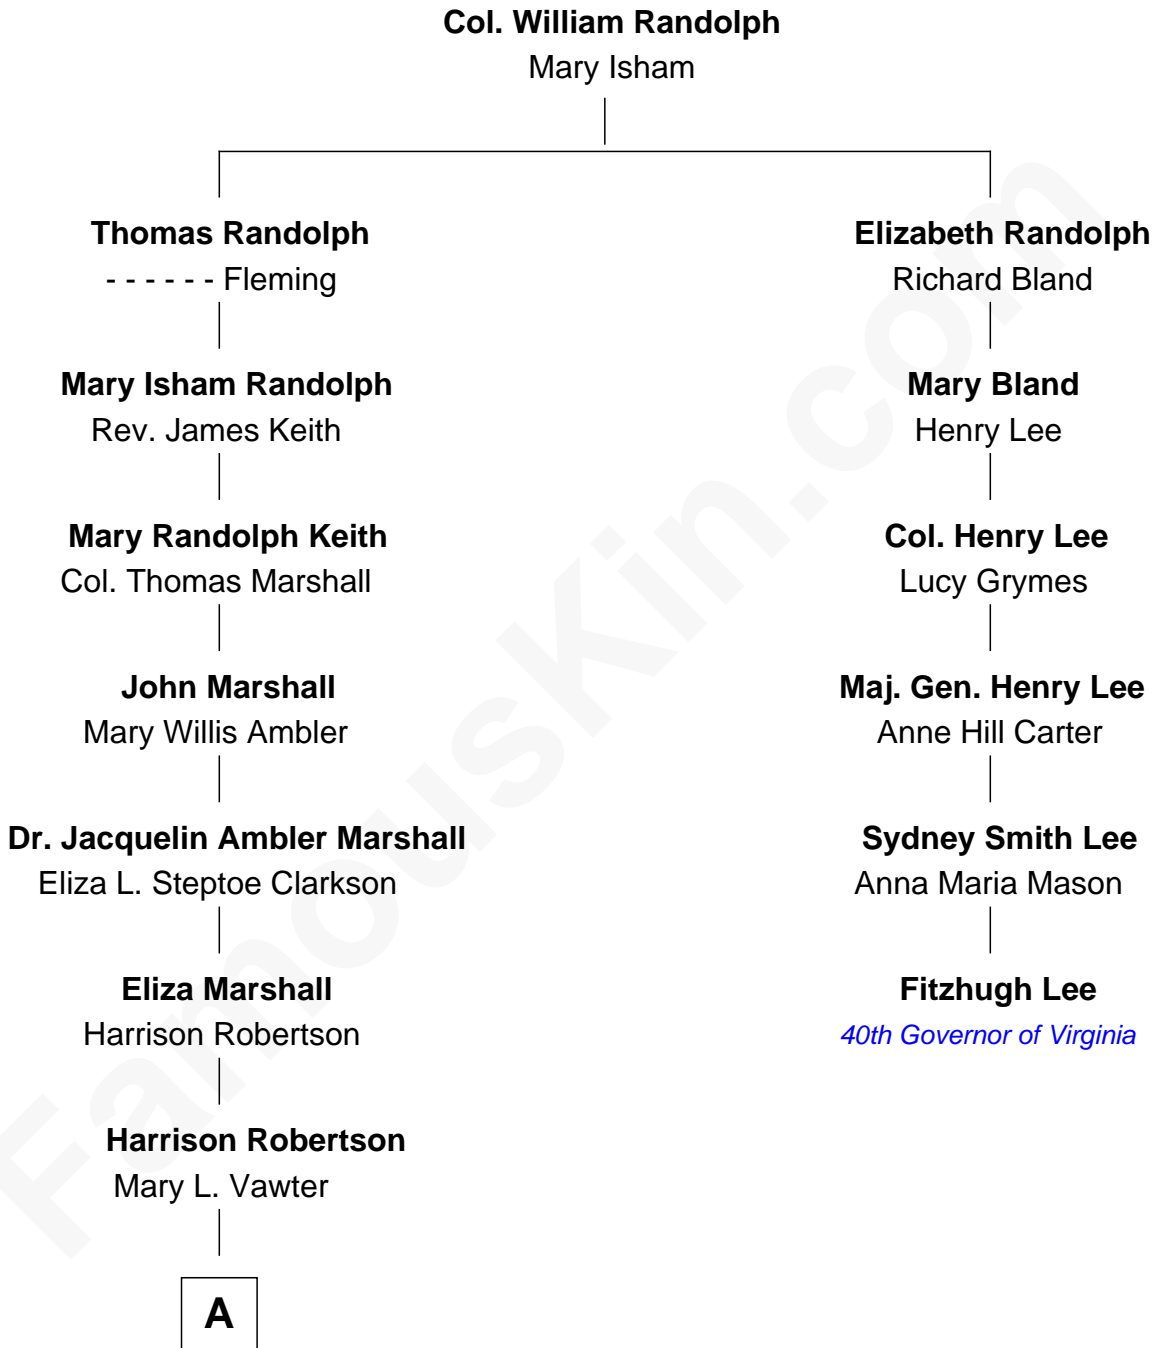

**FamousKin.com**  
**Relationship Chart of**  
**Mary Chapin Carpenter**  
*Singer and Songwriter*

**5th cousin 4 times removed of**  
**Fitzhugh Lee**  
*40th Governor of Virginia*

**A**

—  
**Harrison Marshall Robertson**

Mary MacKenzie

—  
**Mary Bowie Robertson**

Chapin Carpenter

—  
**Mary Chapin Carpenter**

*Singer and Songwriter*

FamousKin.com