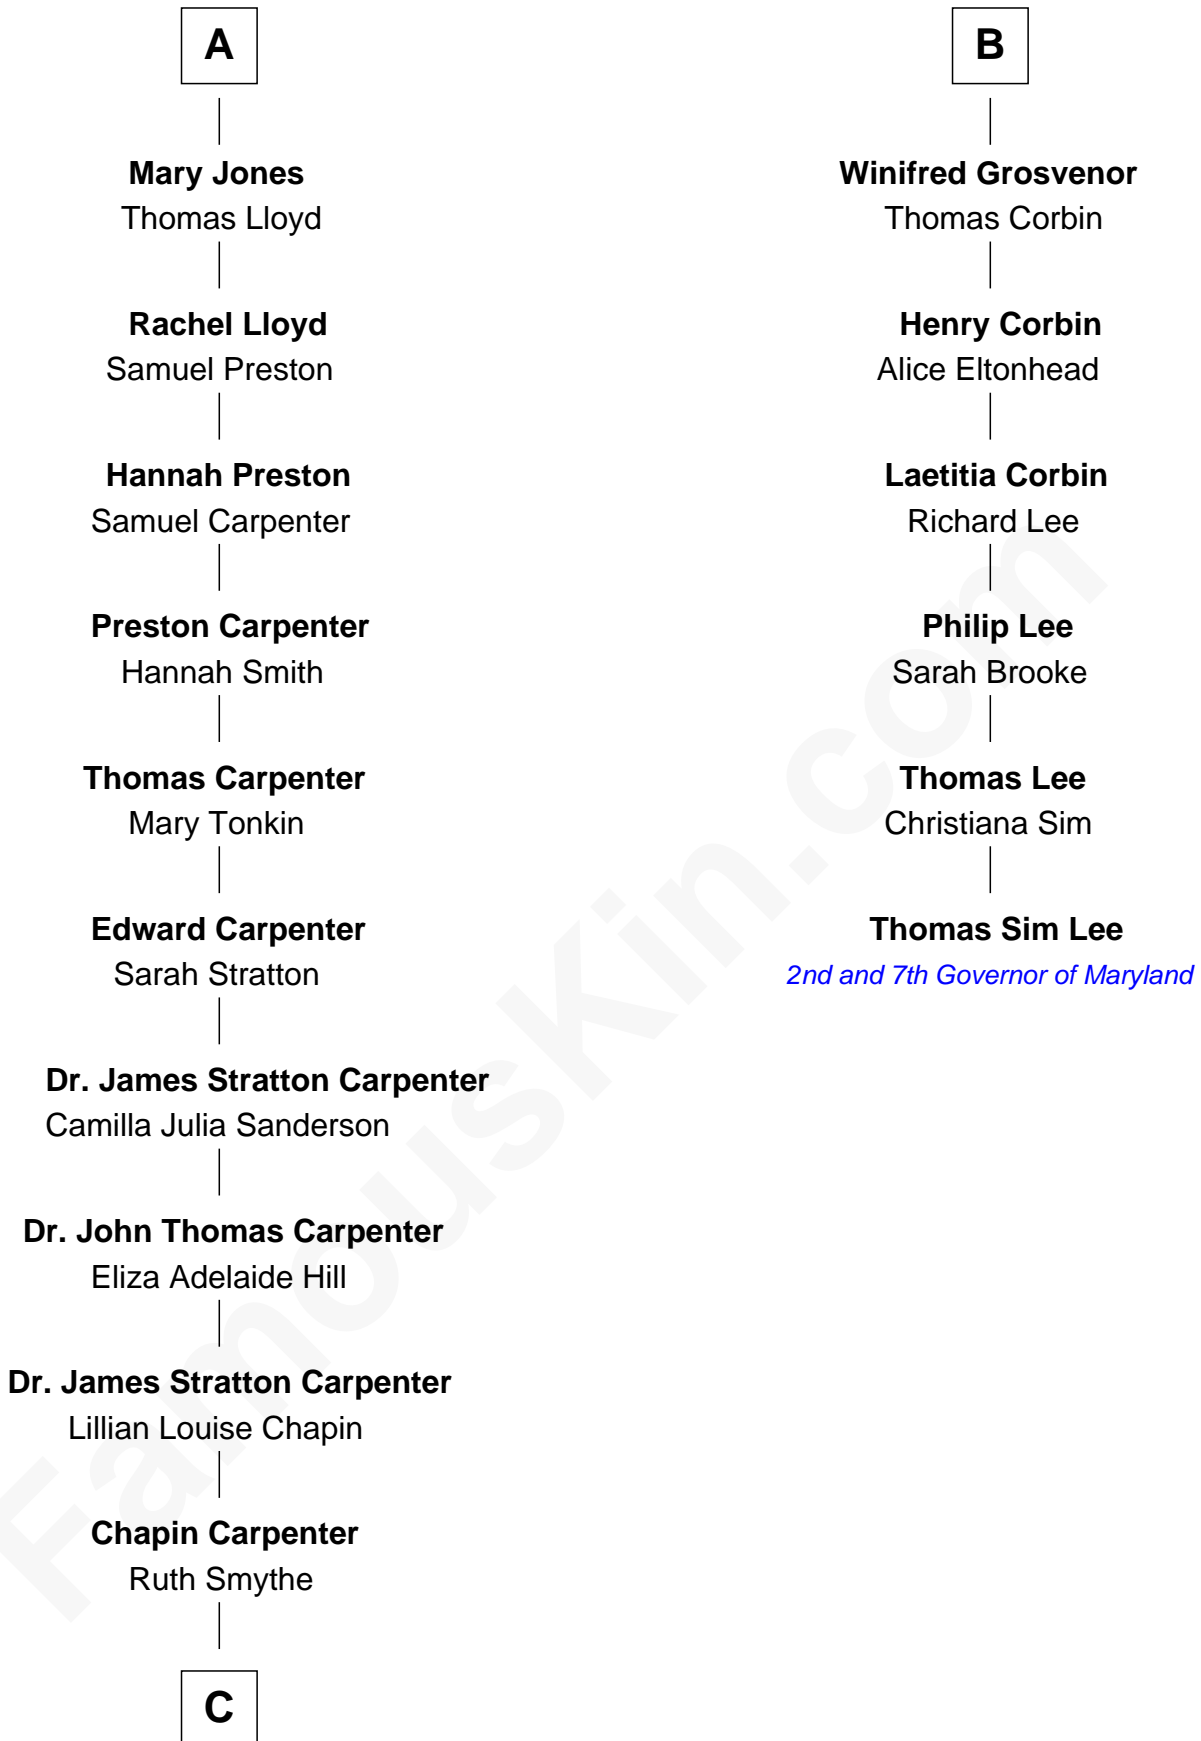

**FamousKin.com**  
**Relationship Chart of**  
**Mary Chapin Carpenter**  
*Singer and Songwriter*

**12th cousin 6 times removed of**  
**Thomas Sim Lee**  
*2nd and 7th Governor of Maryland*

**C**

**Chapin Carpenter**  
Mary Bowie Robertson

**Mary Chapin Carpenter**  
*Singer and Songwriter*

FamousKin.com