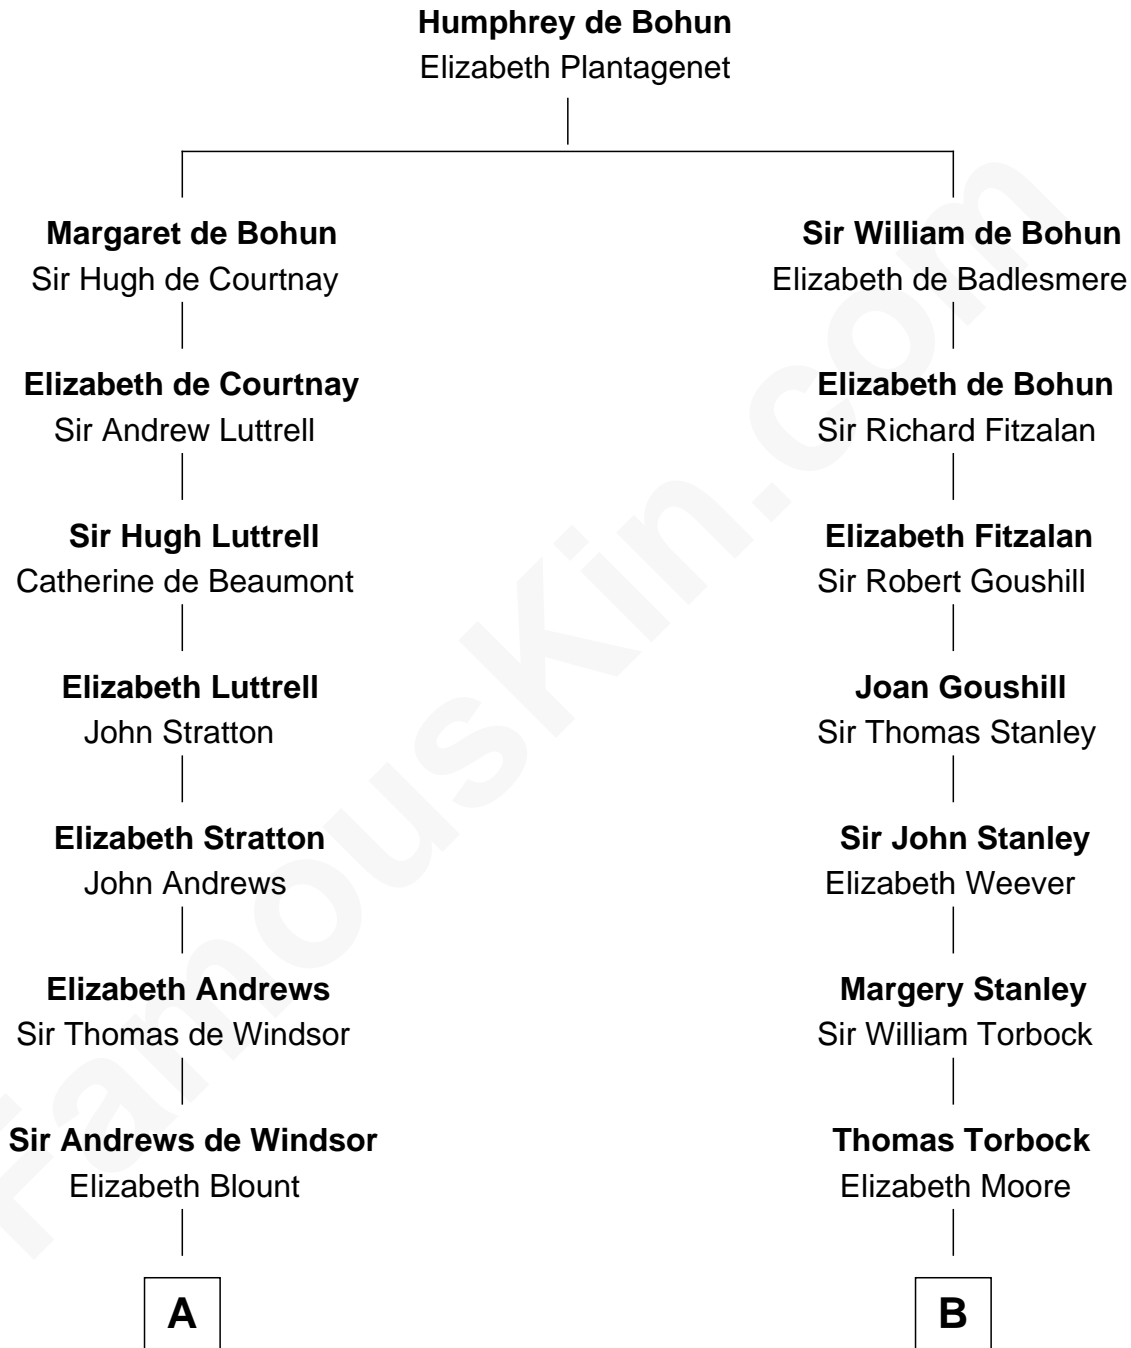

FamousKin.com
Relationship Chart of
Mary Chapin Carpenter
Singer and Songwriter

15th cousin 6 times removed of
Edward Lloyd V
13th Governor of Maryland

C

Eliza Marshall
Harrison Robertson

Harrison Robertson
Mary L. Vawter

Harrison Marshall Robertson
Mary MacKenzie

Mary Bowie Robertson
Chapin Carpenter

Mary Chapin Carpenter
Singer and Songwriter

FamousKin.com