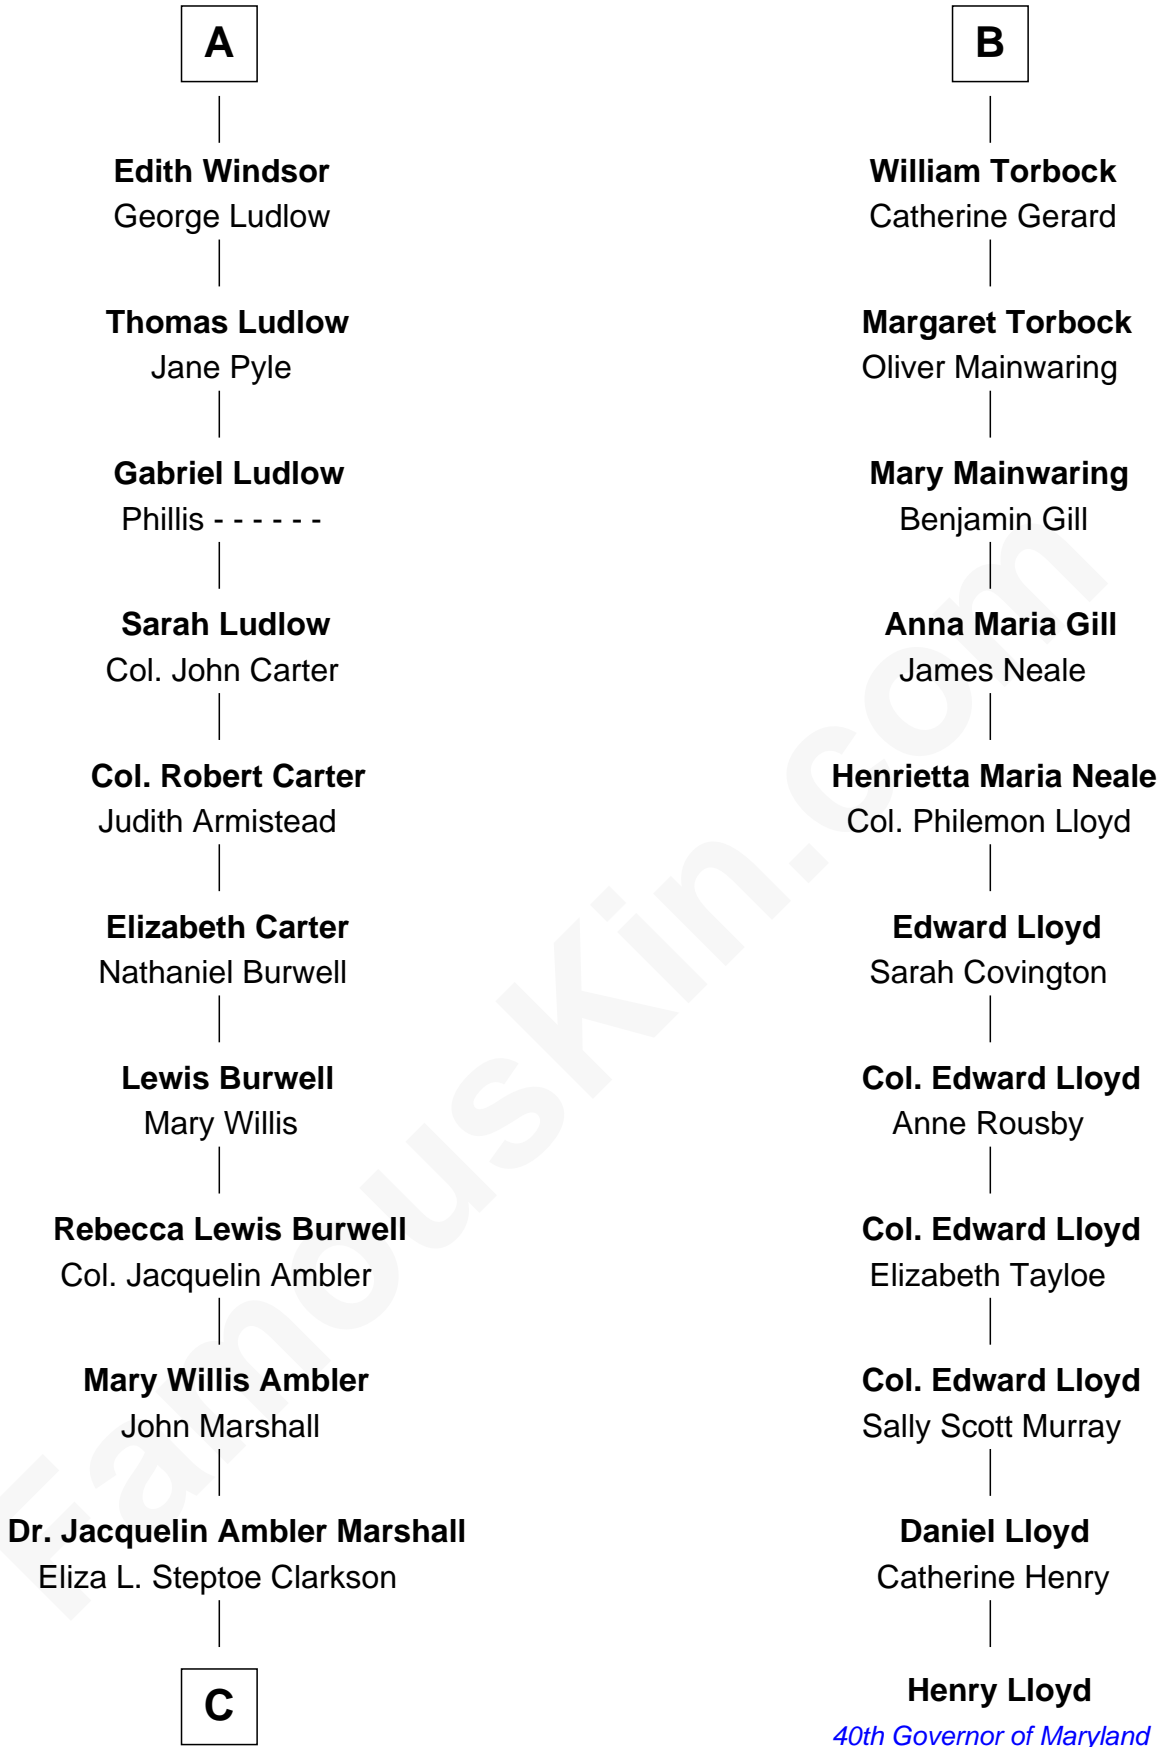

FamousKin.com
Relationship Chart of
Mary Chapin Carpenter
Singer and Songwriter

17th cousin 4 times removed of

Henry Lloyd
40th Governor of Maryland

C

Eliza Marshall
Harrison Robertson

Harrison Robertson
Mary L. Vawter

Harrison Marshall Robertson
Mary MacKenzie

Mary Bowie Robertson
Chapin Carpenter

Mary Chapin Carpenter
Singer and Songwriter

FamousKin.com