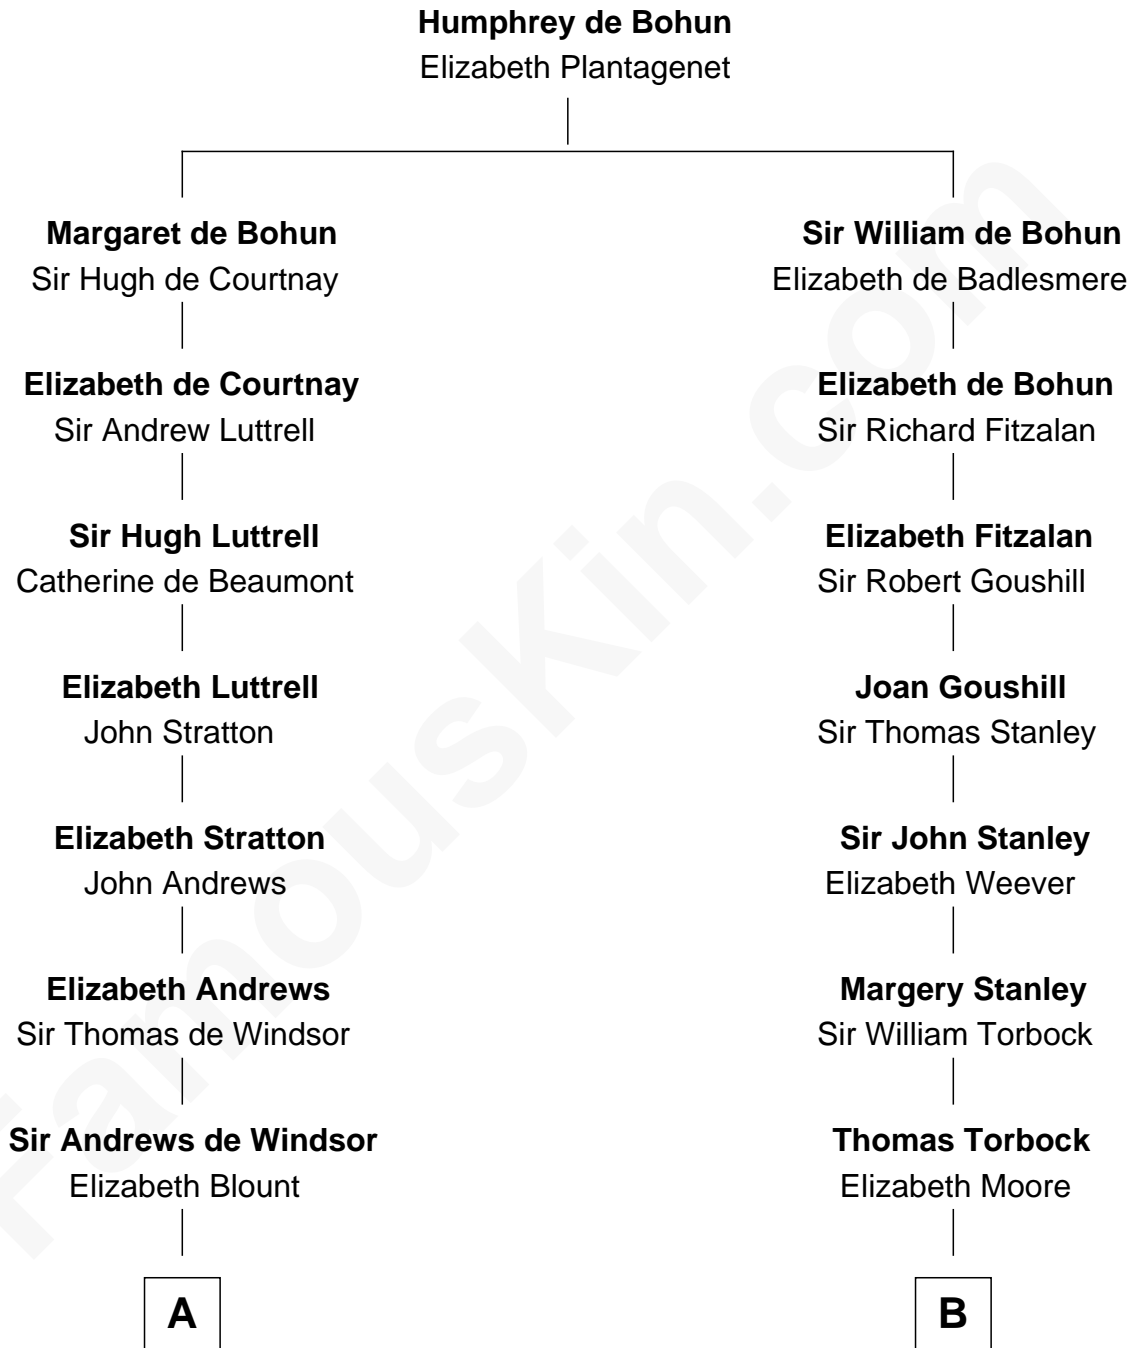

FamousKin.com
Relationship Chart of
Mary Chapin Carpenter
Singer and Songwriter

17th cousin 4 times removed of

Henry Lloyd
40th Governor of Maryland

C

Eliza Marshall
Harrison Robertson

Harrison Robertson
Mary L. Vawter

Harrison Marshall Robertson
Mary MacKenzie

Mary Bowie Robertson
Chapin Carpenter

Mary Chapin Carpenter
Singer and Songwriter

FamousKin.com