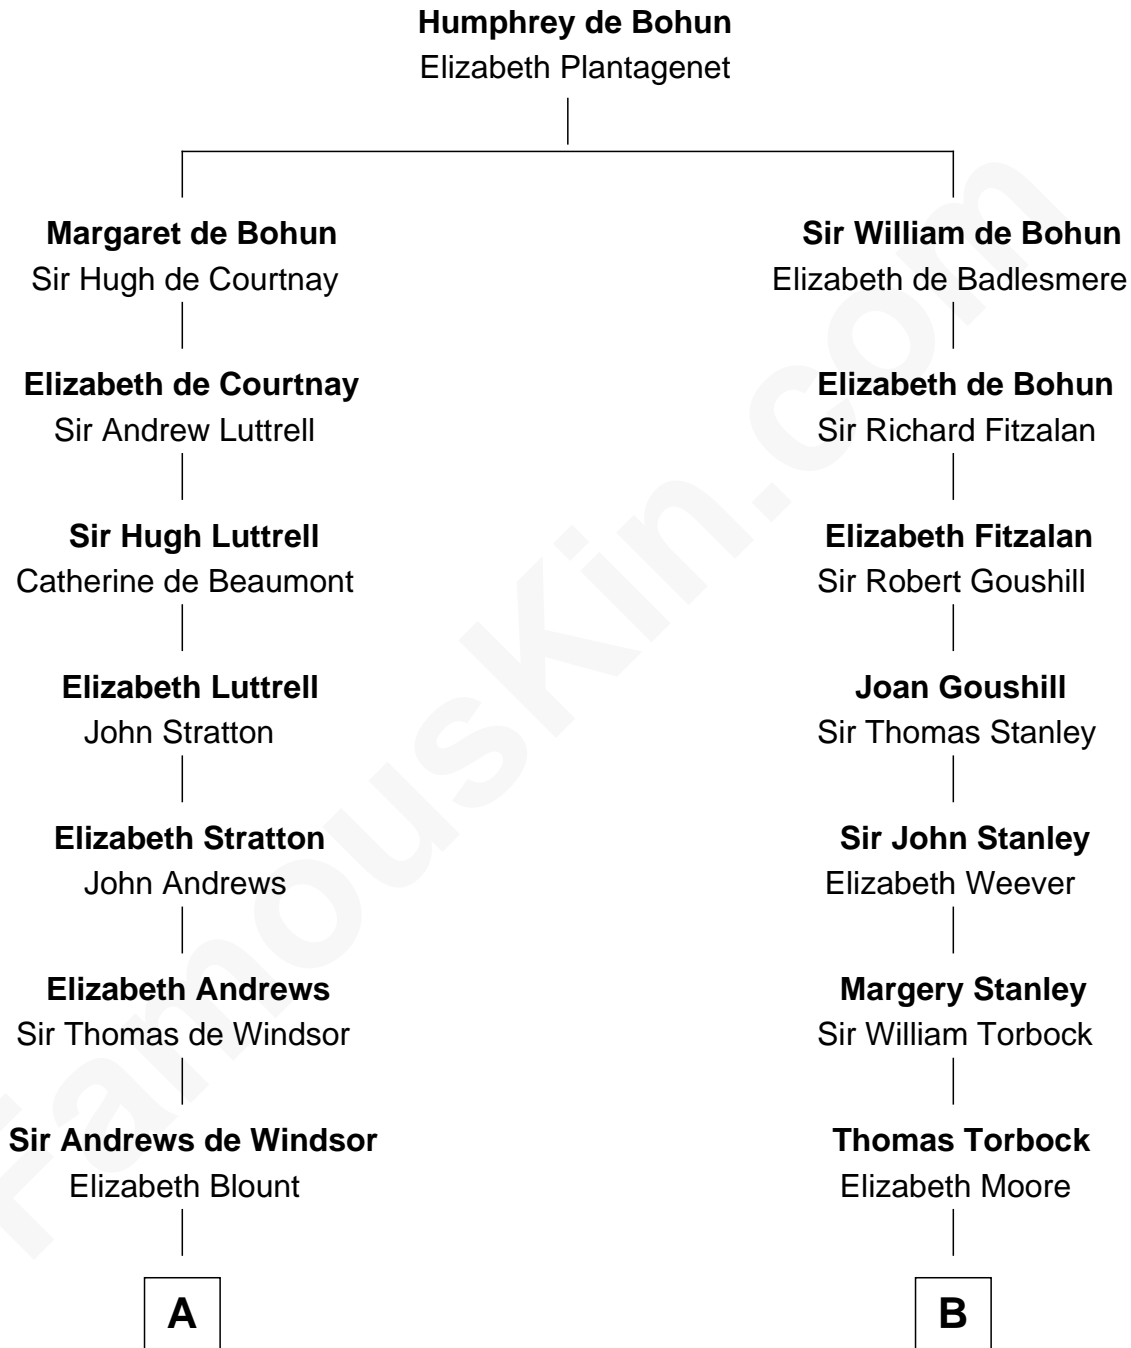

**FamousKin.com**  
**Relationship Chart of**  
**Mary Chapin Carpenter**  
*Singer and Songwriter*

**15th cousin 6 times removed of**  
**Charles Goldsborough**  
*16th Governor of Maryland*

FamousKin.com