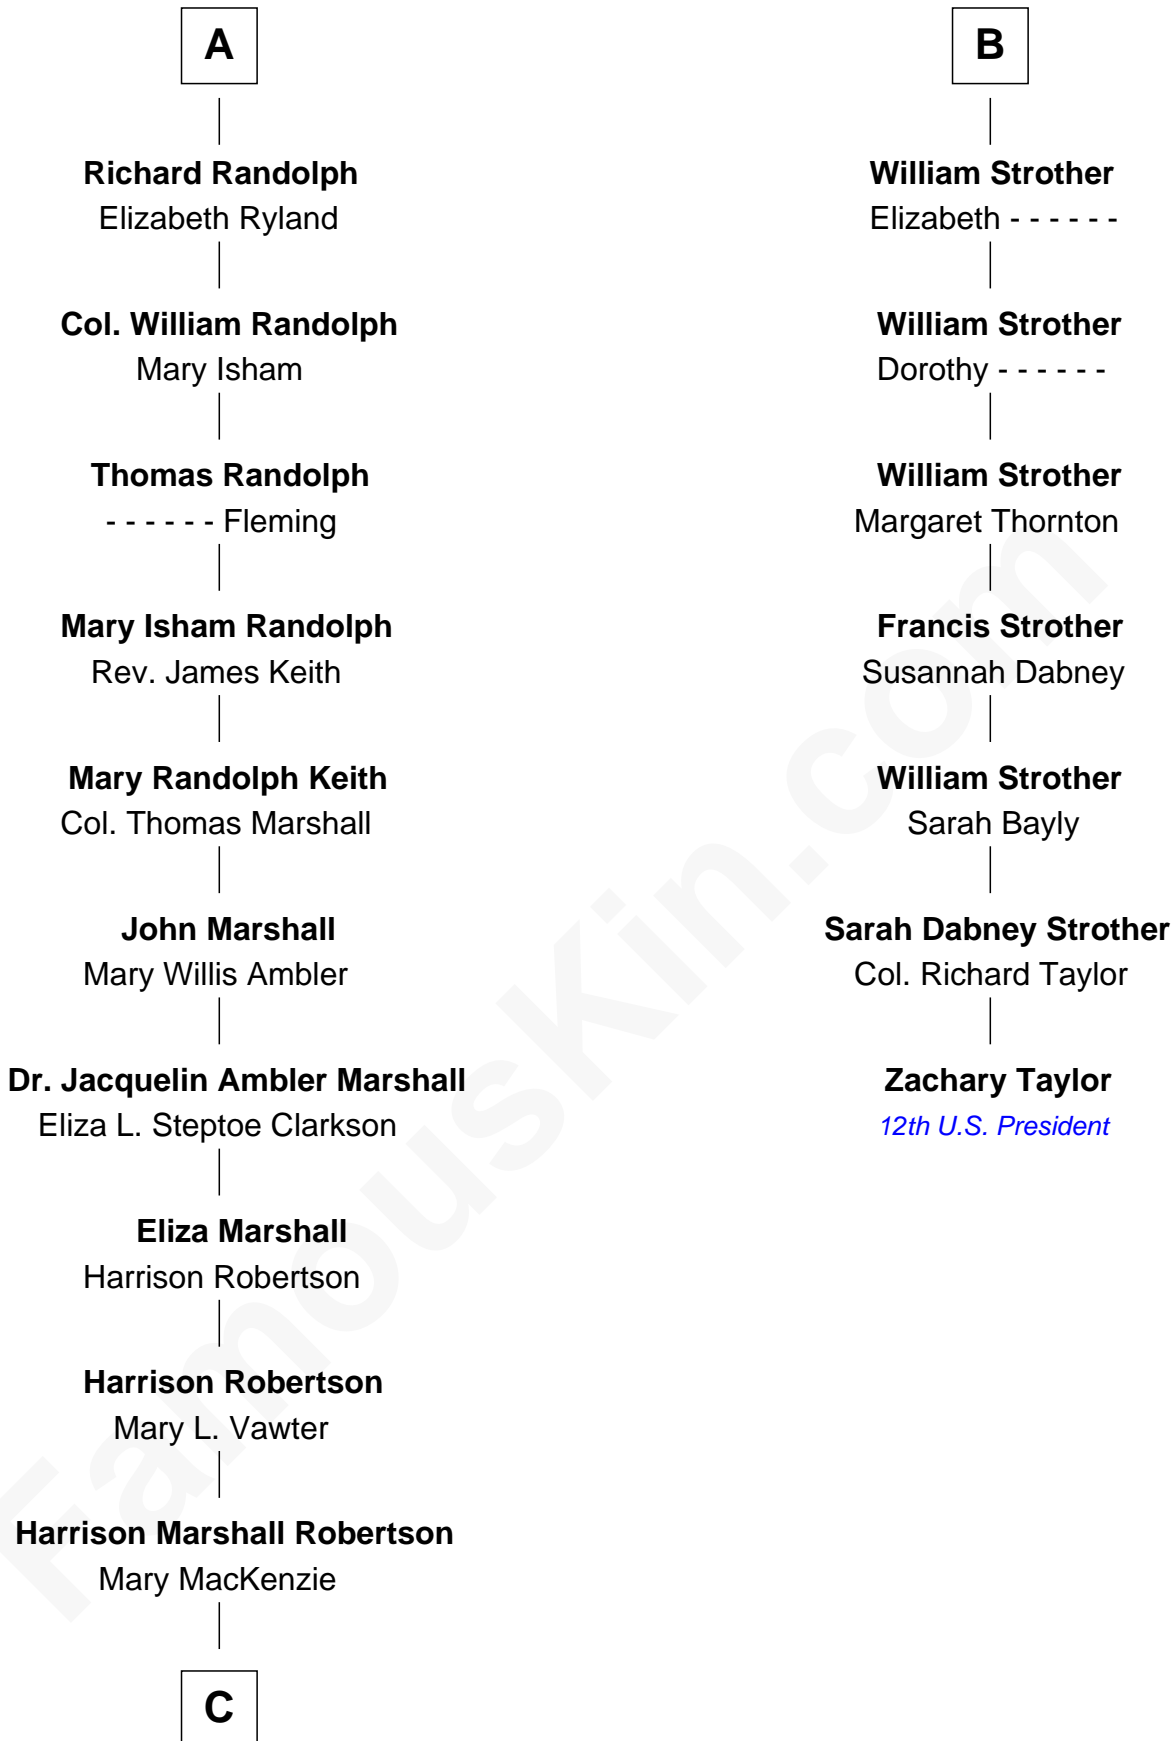

FamousKin.com
Relationship Chart of
Mary Chapin Carpenter
Singer and Songwriter

13th cousin 5 times removed of

Zachary Taylor
12th U.S. President

Sir Ralph Neville
 Joan Beaufort

Sir Edward Neville
 Katherine Howard

Dorothy Neville
 Sir John Dawney

Anne Tanfield
 Clement Vincent

Anne Dawney
 Sir George Conyers

Elizabeth Vincent
 Richard Lane

Sir John Conyers
 Agnes Bowes

Dorothy Lane
 William Randolph

Eleanor Conyers
 Lancelot Strother

A

B

C

—
Mary Bowie Robertson

Chapin Carpenter

—
Mary Chapin Carpenter

Singer and Songwriter

FamousKin.com