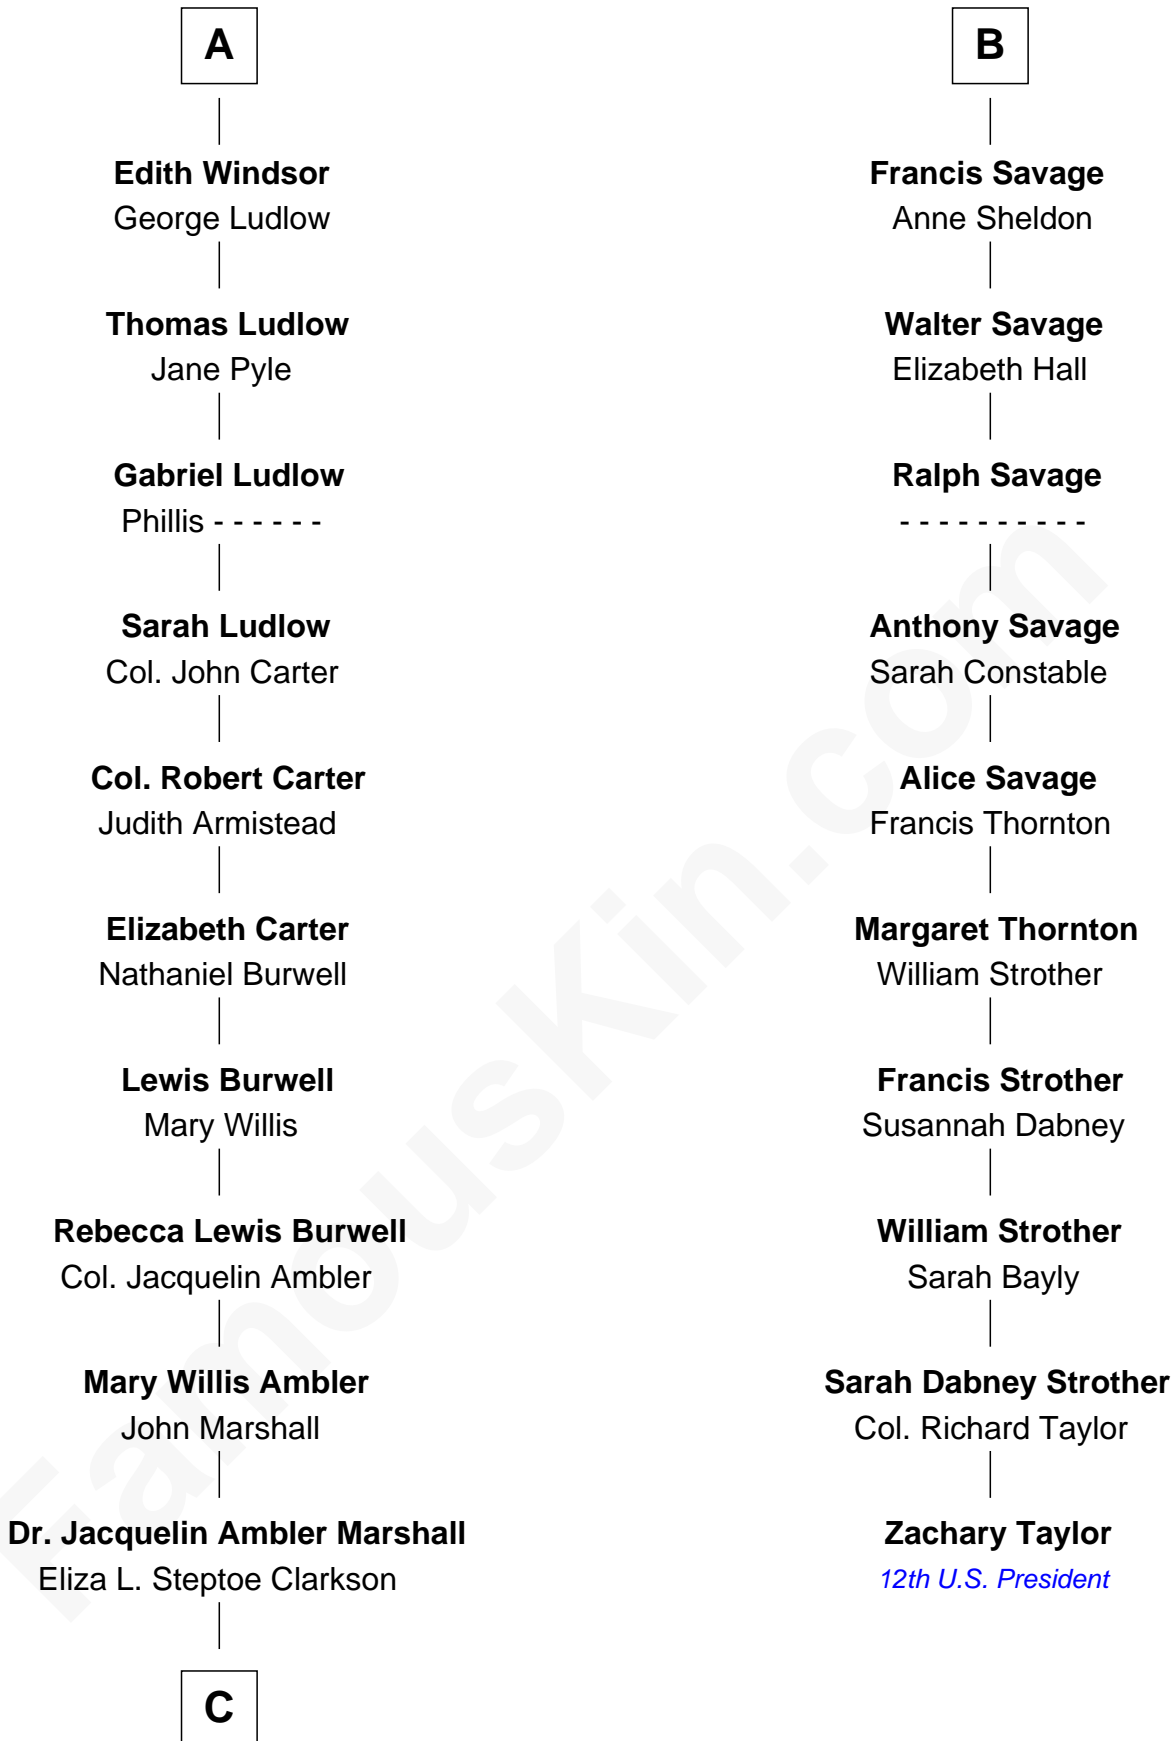

**FamousKin.com**  
**Relationship Chart of**  
**Mary Chapin Carpenter**  
*Singer and Songwriter*

16th cousin 5 times removed of

**Zachary Taylor**  
*12th U.S. President*

**Humphrey de Bohun**  
 Elizabeth Plantagenet

**C**

**Eliza Marshall**  
Harrison Robertson

**Harrison Robertson**  
Mary L. Vawter

**Harrison Marshall Robertson**  
Mary MacKenzie

**Mary Bowie Robertson**  
Chapin Carpenter

**Mary Chapin Carpenter**  
*Singer and Songwriter*