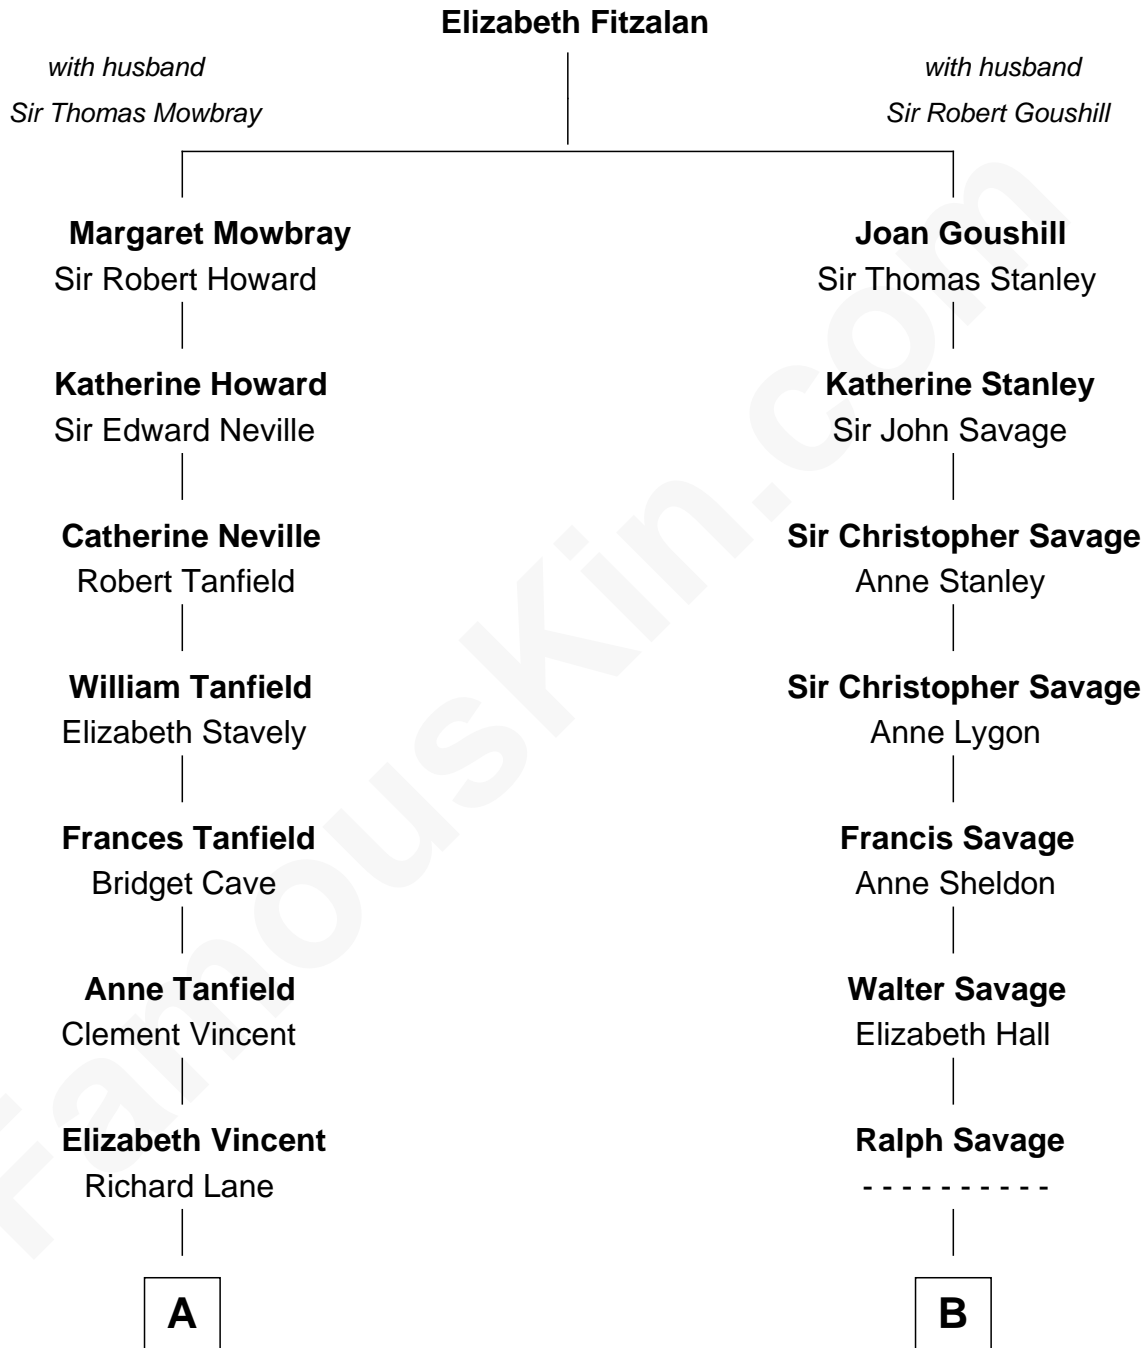

**FamousKin.com**  
**Relationship Chart of**  
**Mary Chapin Carpenter**  
*Singer and Songwriter*

13th cousin 6 times removed of

**Zachary Taylor**  
*12th U.S. President*

**C**

—  
**Harrison Marshall Robertson**

Mary MacKenzie

—  
**Mary Bowie Robertson**

Chapin Carpenter

—  
**Mary Chapin Carpenter**

*Singer and Songwriter*

FamousKin.com