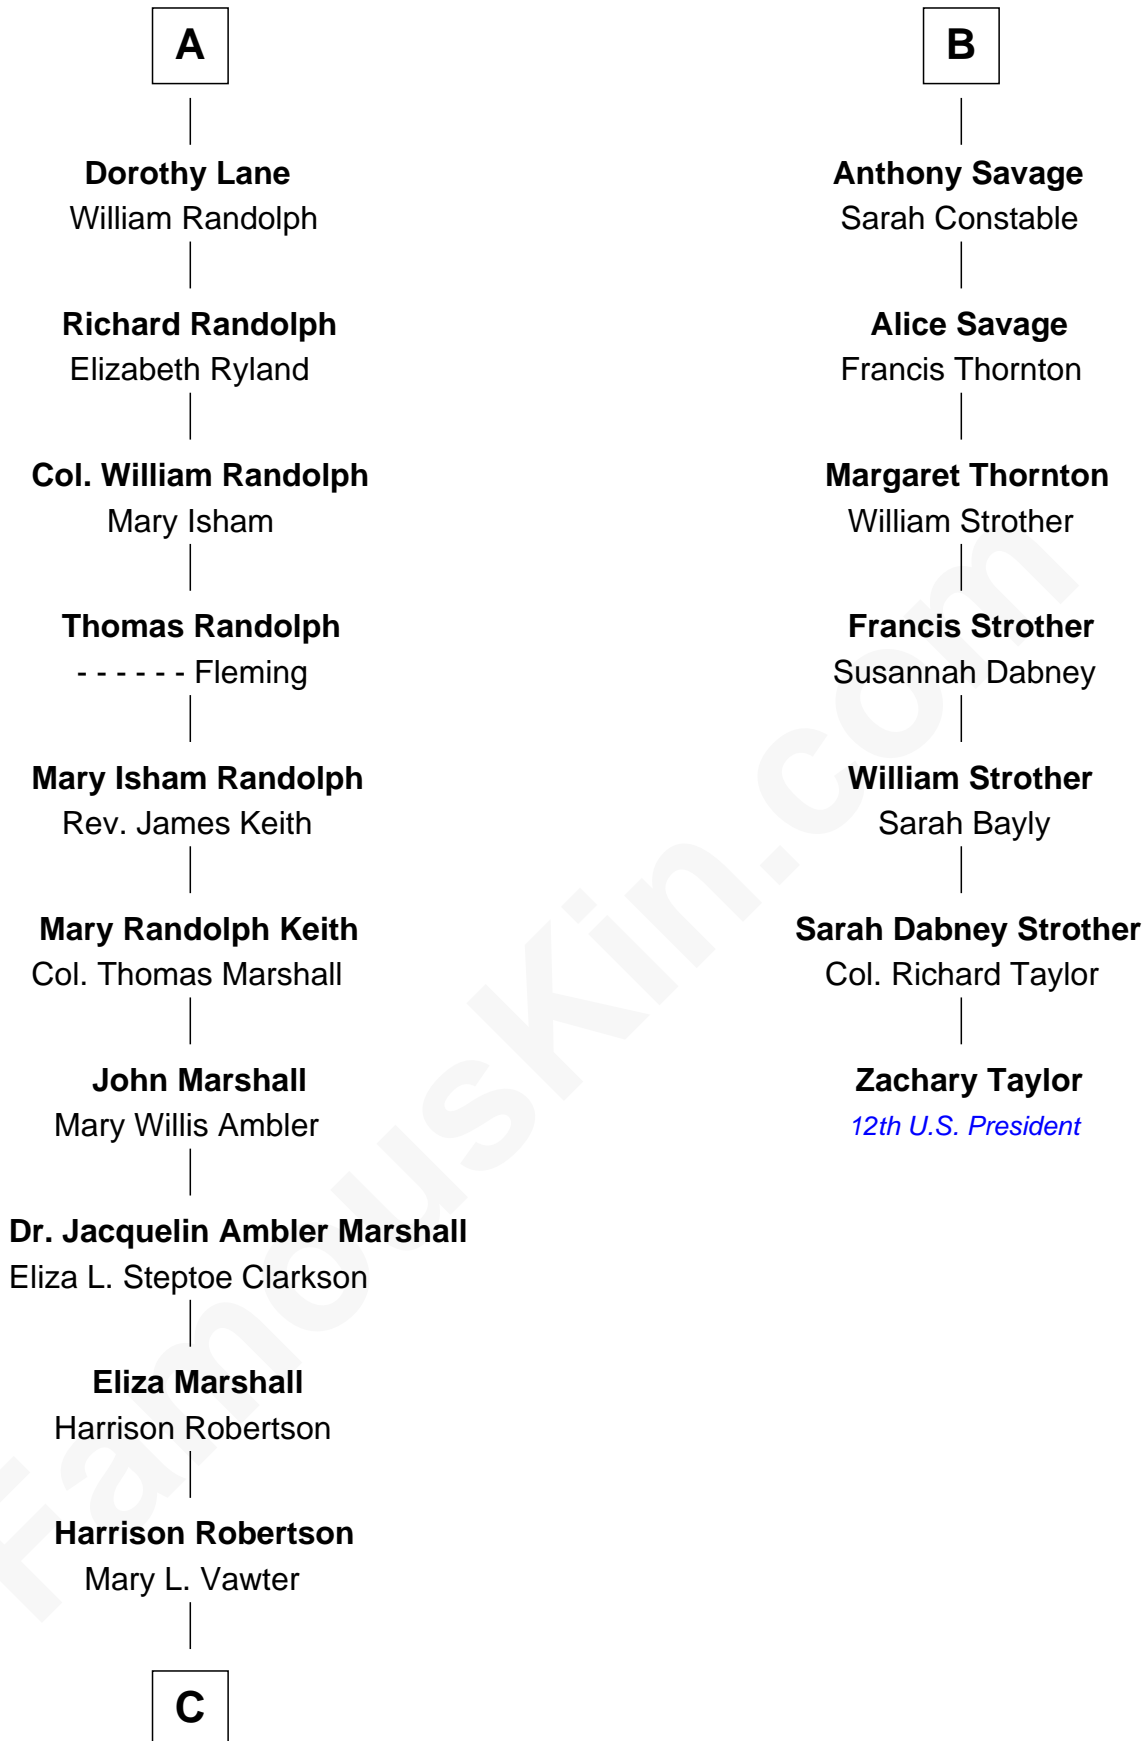

**FamousKin.com**  
**Relationship Chart of**  
**Mary Chapin Carpenter**  
*Singer and Songwriter*

13th cousin 6 times removed of

**Zachary Taylor**  
*12th U.S. President*

**C**

—  
**Harrison Marshall Robertson**

Mary MacKenzie

—  
**Mary Bowie Robertson**

Chapin Carpenter

—  
**Mary Chapin Carpenter**

*Singer and Songwriter*

FamousKin.com