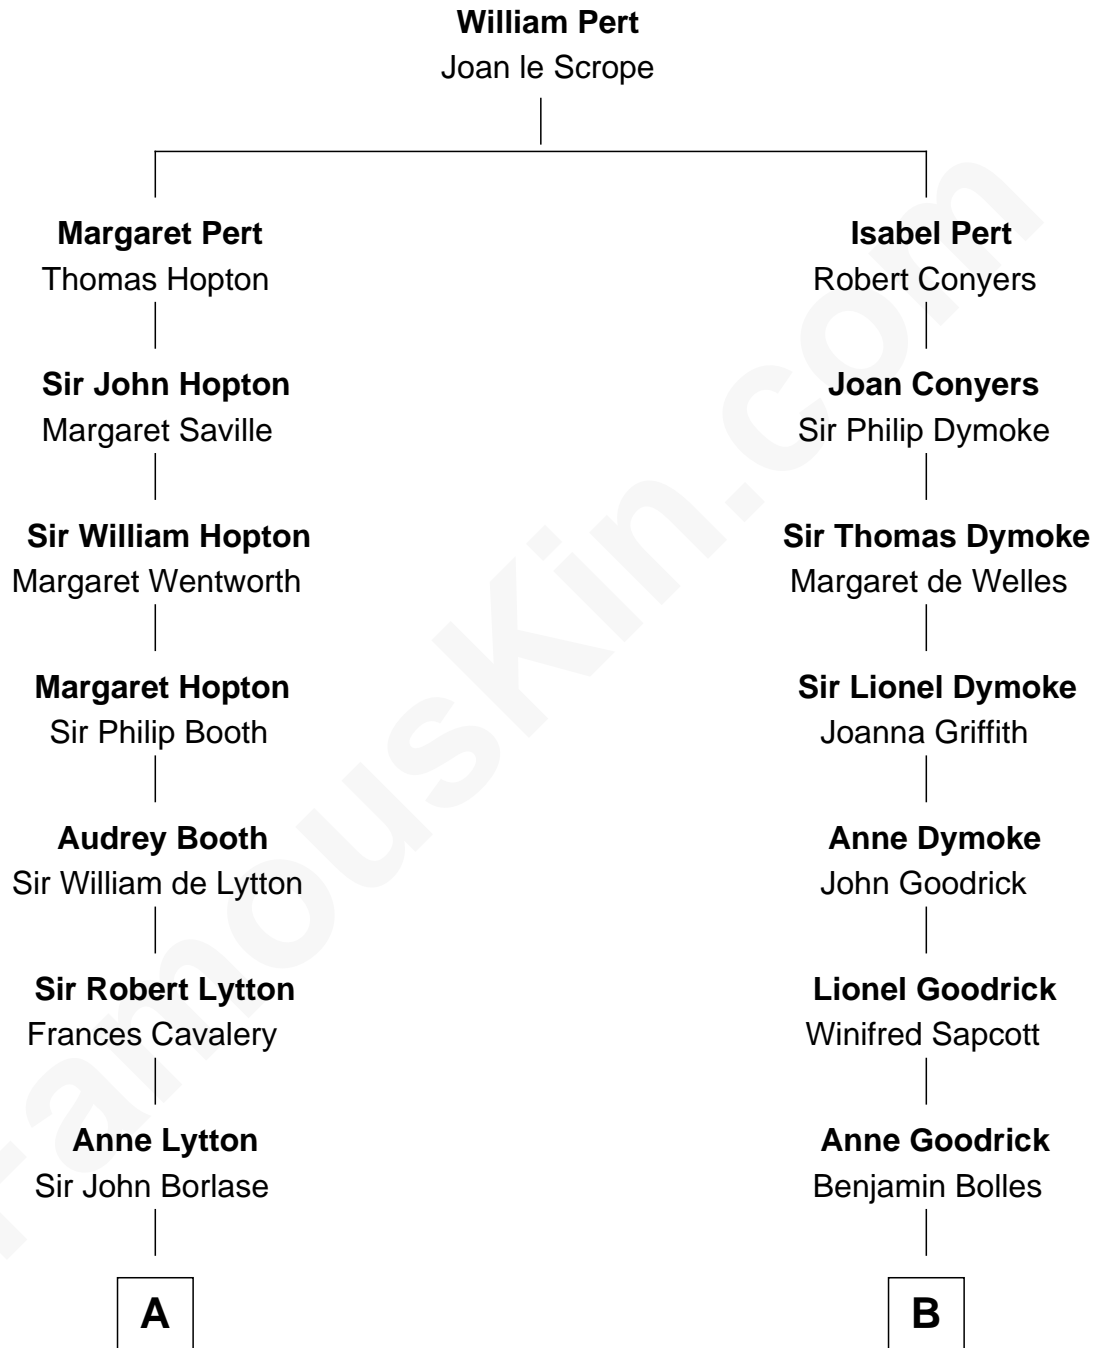

FamousKin.com
Relationship Chart of
Mary Chapin Carpenter
Singer and Songwriter

19th cousin 1 time removed of

Dave Cowens
NBA Hall of Famer

FamousKin.com