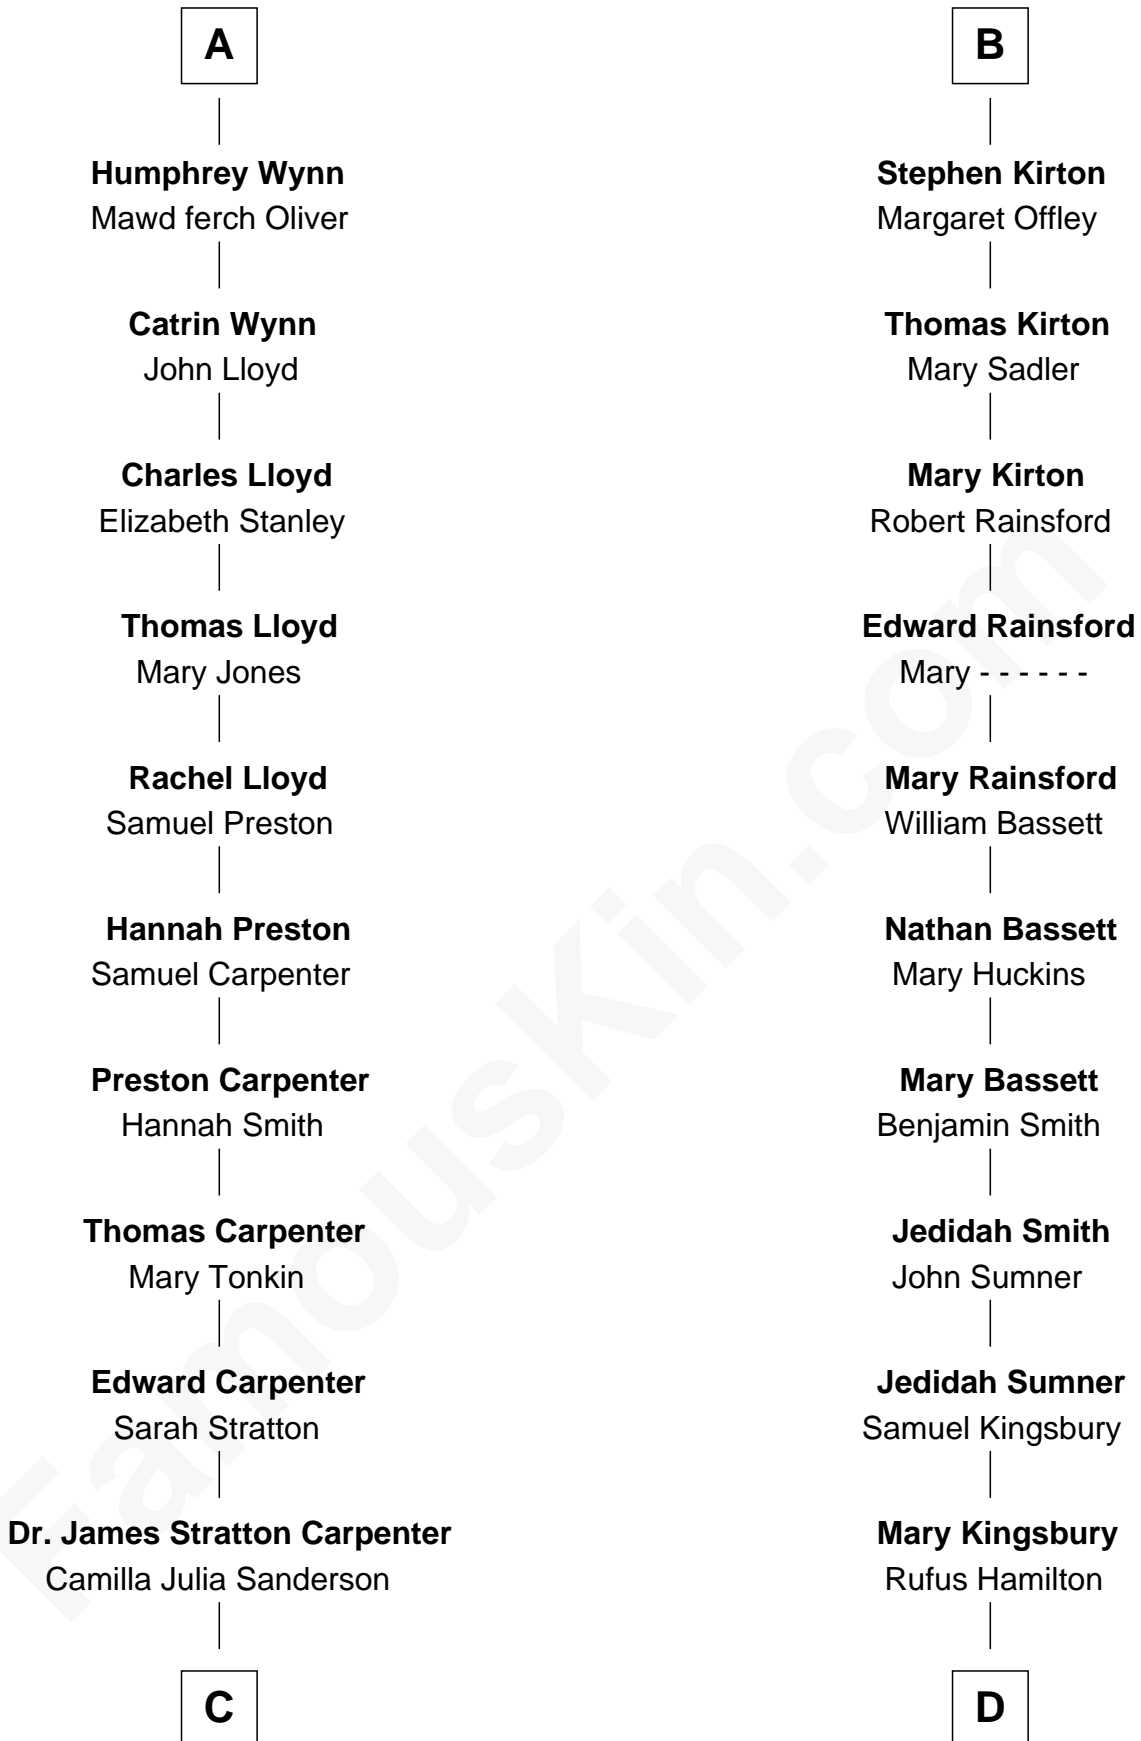

FamousKin.com Relationship Chart of

Mary Chapin Carpenter

Singer and Songwriter

21st cousin of

Thomas J. Watson, Jr.

President and CEO of I.B.M.

C

Dr. John Thomas Carpenter

Eliza Adelaide Hill

Dr. James Stratton Carpenter

Lillian Louise Chapin

Chapin Carpenter

Ruth Smythe

Chapin Carpenter

Mary Bowie Robertson

Mary Chapin Carpenter