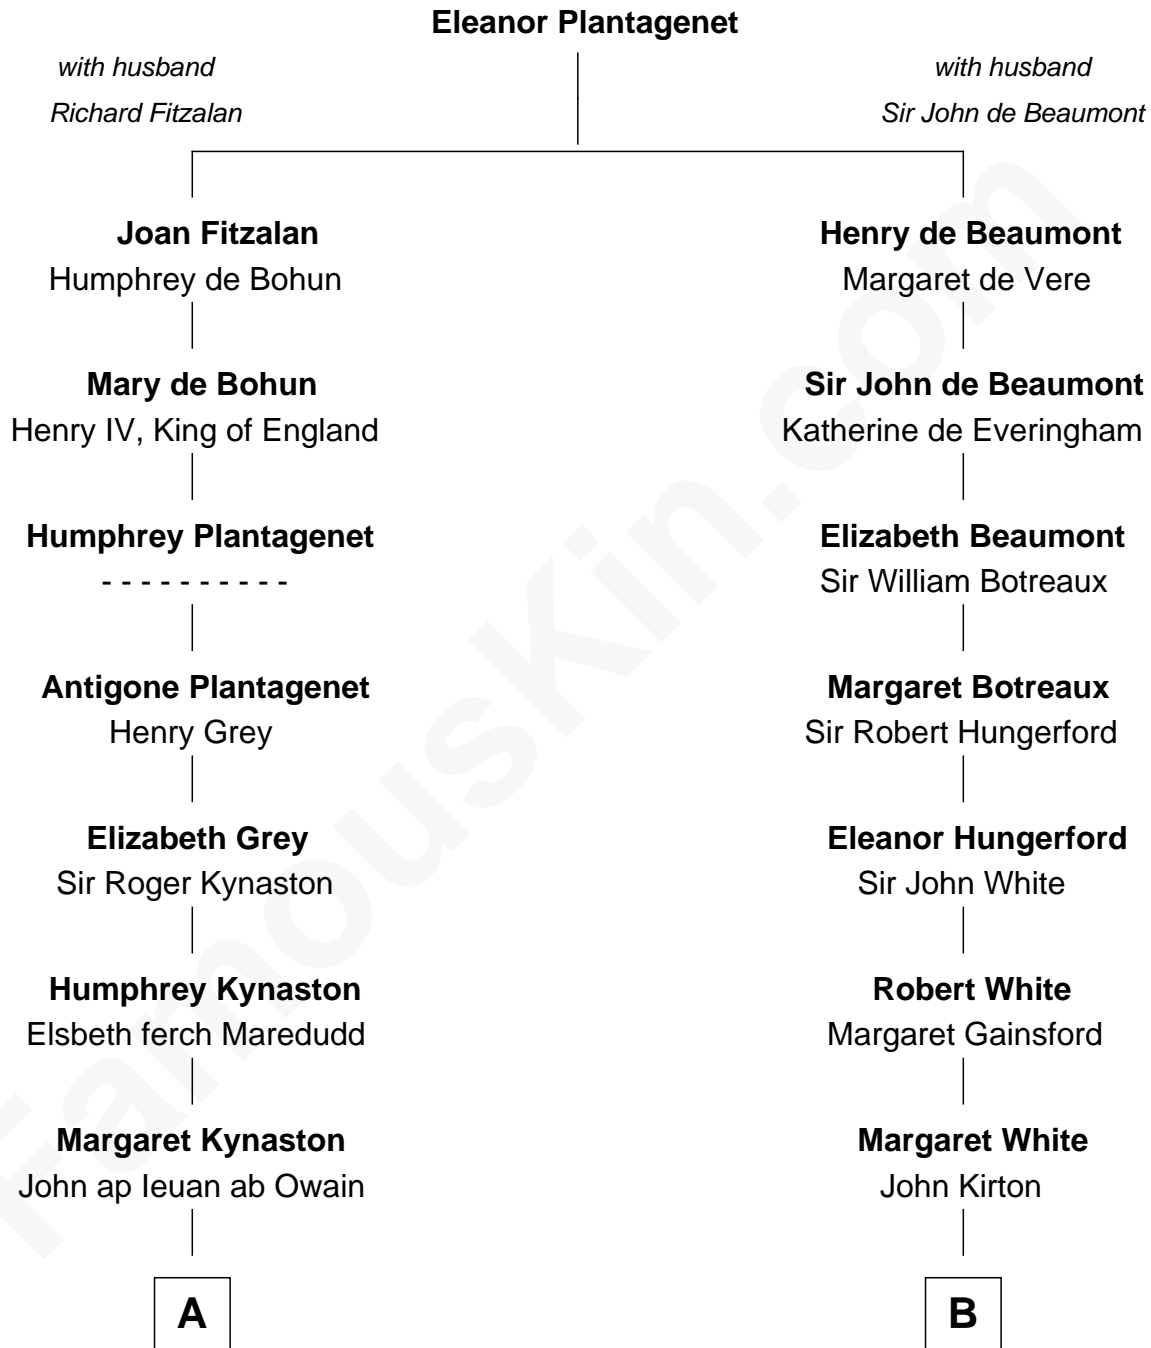

FamousKin.com Relationship Chart of

Mary Chapin Carpenter

Singer and Songwriter

21st cousin of

Thomas J. Watson, Jr.

President and CEO of I.B.M.

C

Dr. John Thomas Carpenter

Eliza Adelaide Hill

Dr. James Stratton Carpenter

Lillian Louise Chapin

Chapin Carpenter

Ruth Smythe

Chapin Carpenter

Mary Bowie Robertson

Mary Chapin Carpenter