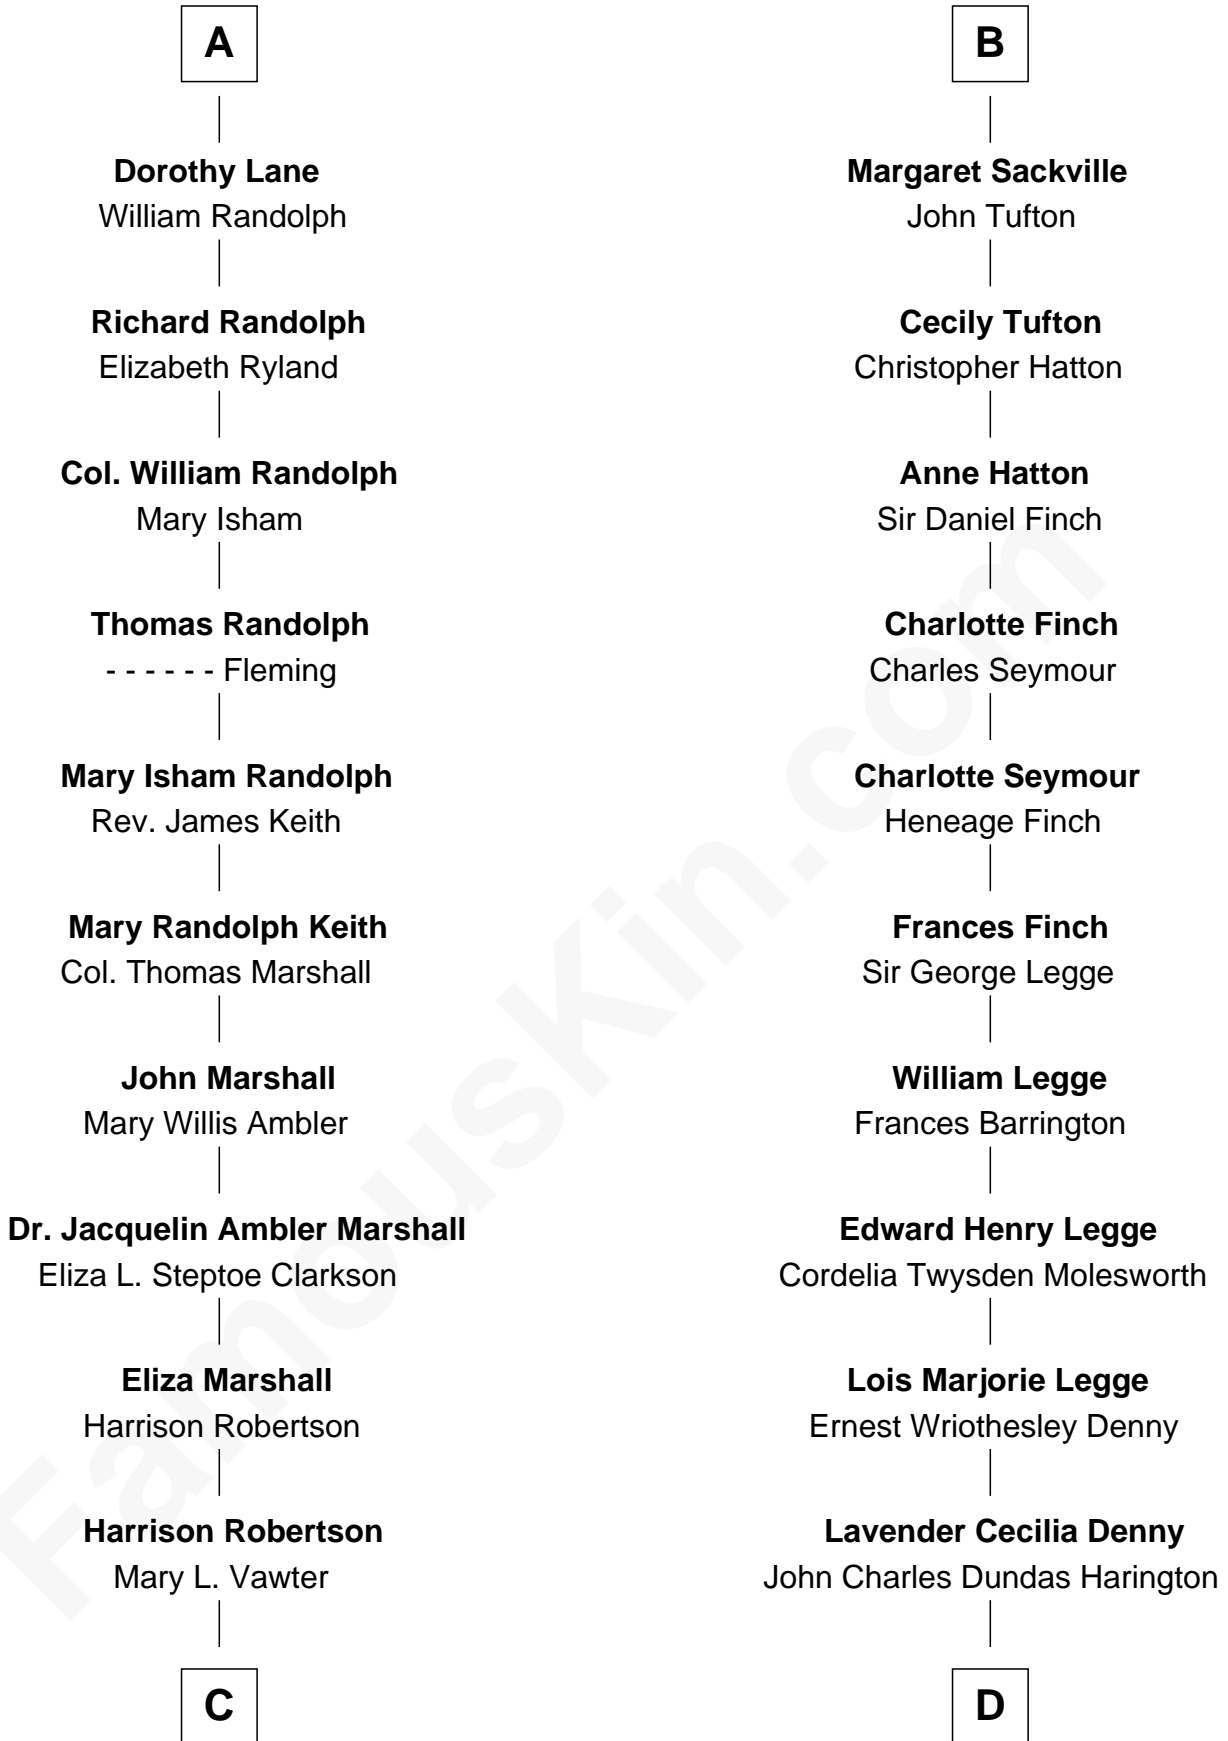

**FamousKin.com**  
**Relationship Chart of**  
**Mary Chapin Carpenter**  
*Singer and Songwriter*

18th cousin 1 time removed of

**Kit Harington**  
*TV Actor - "Game of Thrones"*

FamousKin.com