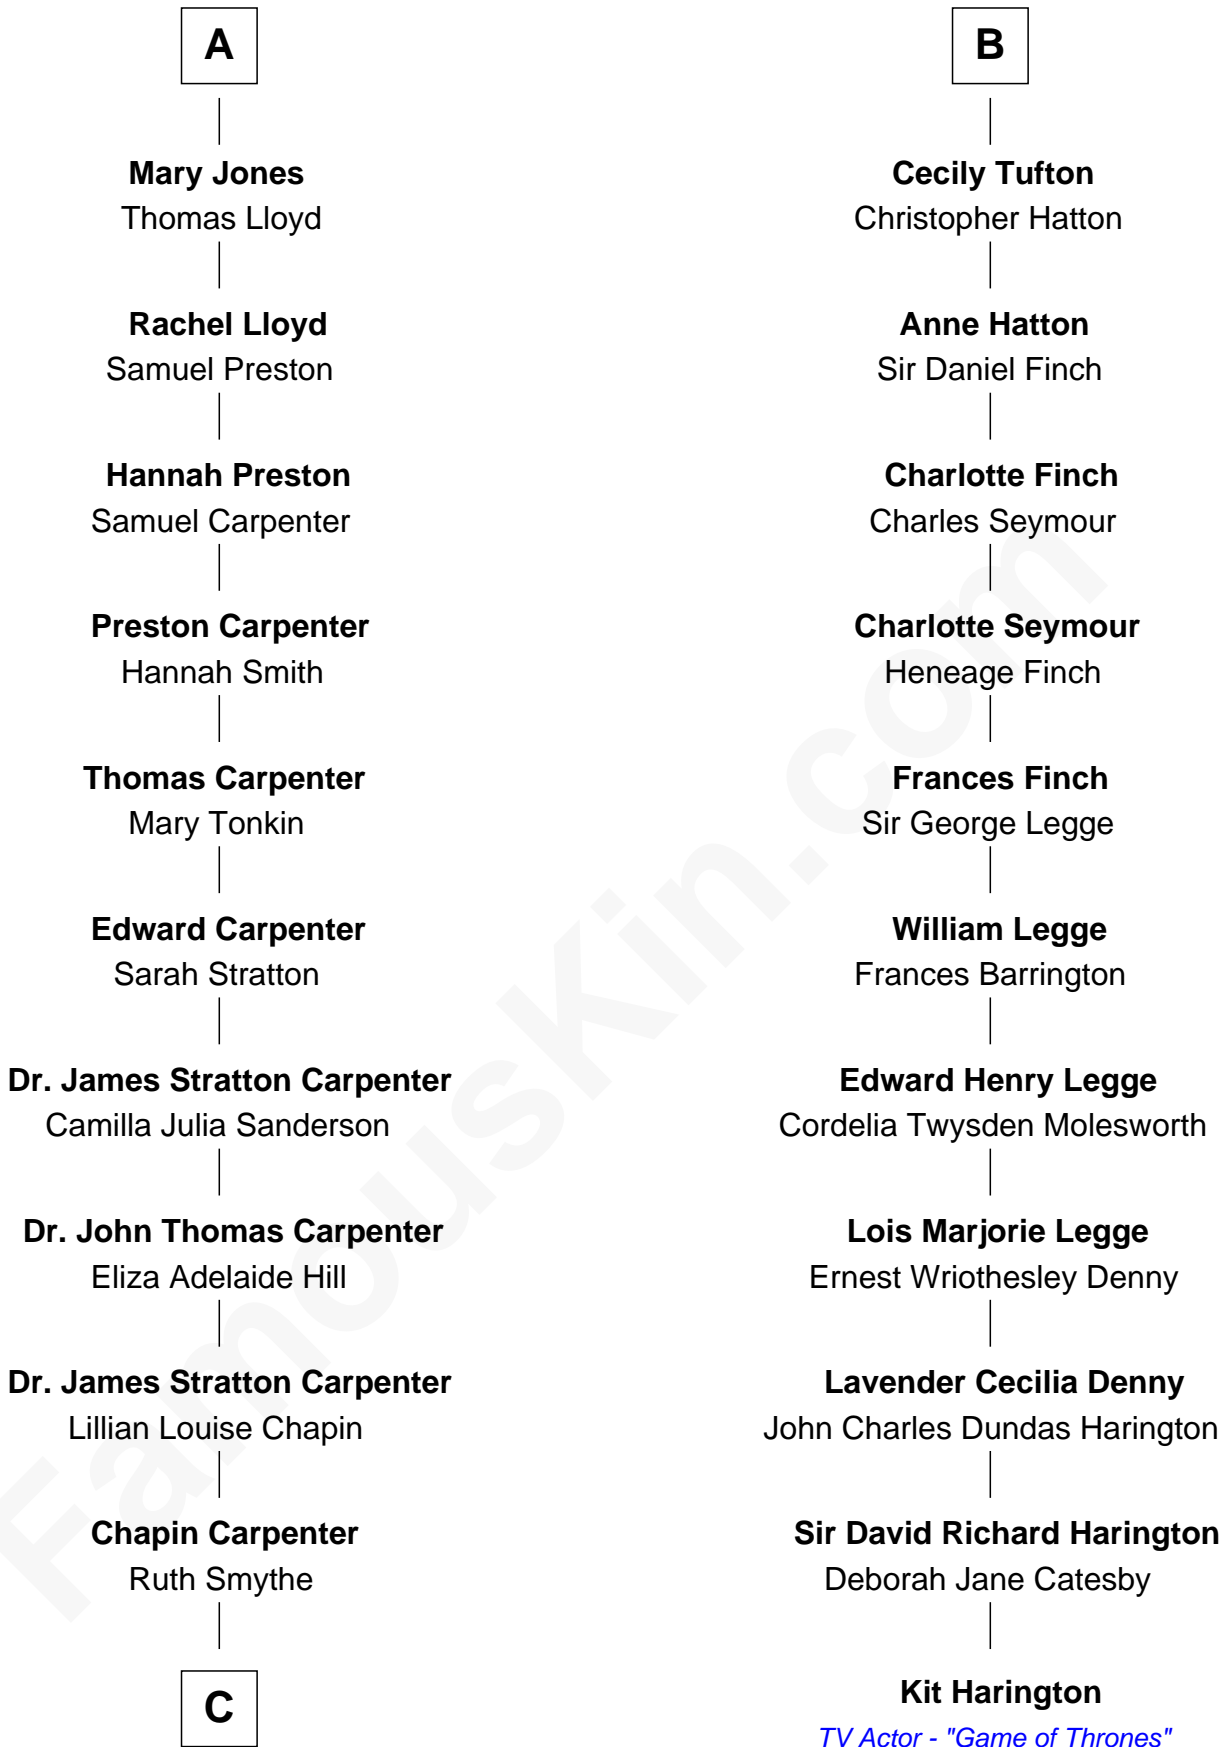

**FamousKin.com**  
**Relationship Chart of**  
**Mary Chapin Carpenter**  
*Singer and Songwriter*

17th cousin 1 time removed of  
**Kit Harington**  
*TV Actor - "Game of Thrones"*

C

Chapin Carpenter  
Mary Bowie Robertson

Mary Chapin Carpenter  
*Singer and Songwriter*

FamousKin.com