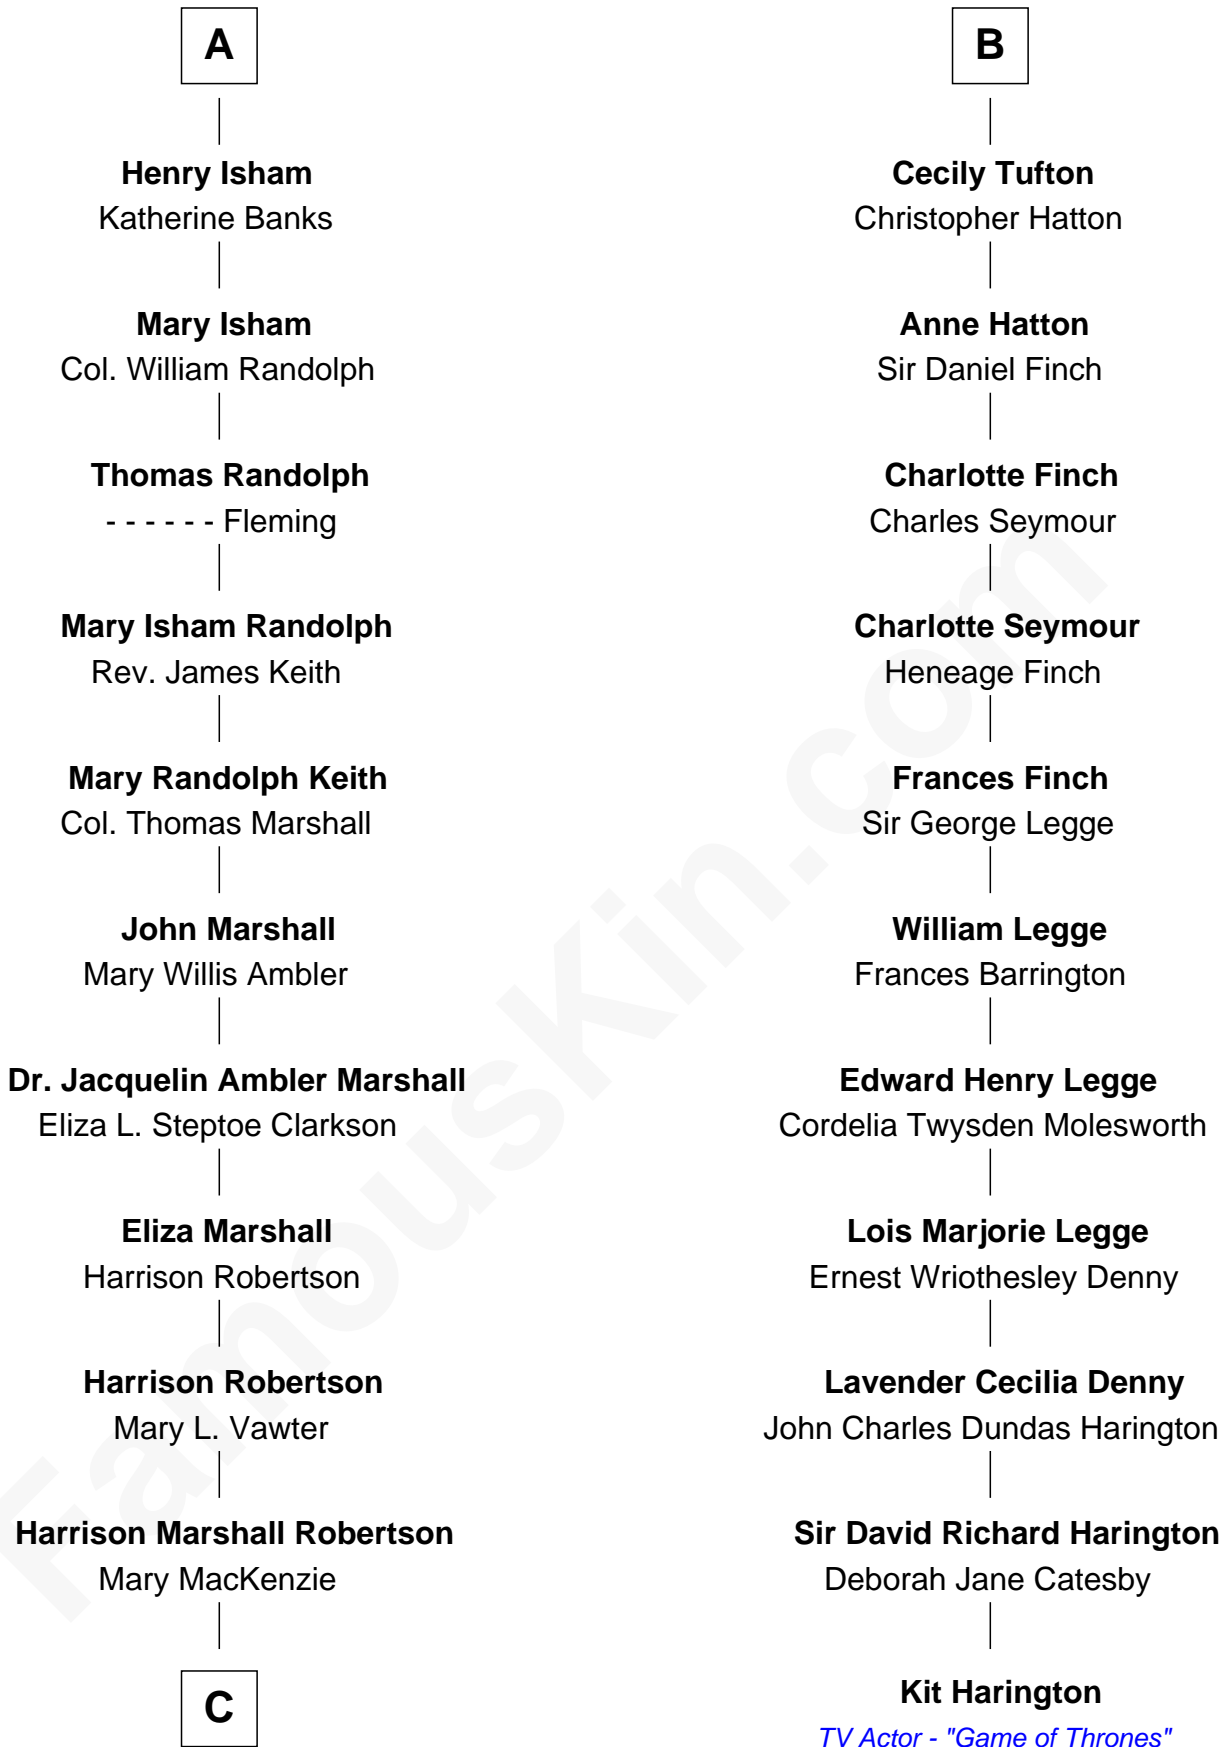

FamousKin.com

Relationship Chart of

Mary Chapin Carpenter

Singer and Songwriter

17th cousin 1 time removed of

Kit Harington

TV Actor - "Game of Thrones"

Sir Roger Wentworth

Margery Despencer

Margaret Wentworth

Sir William Hopton

Margaret Hopton

Sir Philip Booth

Audrey Booth

Sir William de Lytton

Sir Robert Lytton

Henry Wentworth

Elizabeth Howard

Margery Wentworth

Sir William Waldegrave

Margaret Waldegrave

Sir John St. John

Margaret St. John

Sir Francis Russell

Margaret Russell

Sir George Clifford

Ann Clifford

Richard Sackville

Margaret Sackville

John Tufton

B

C