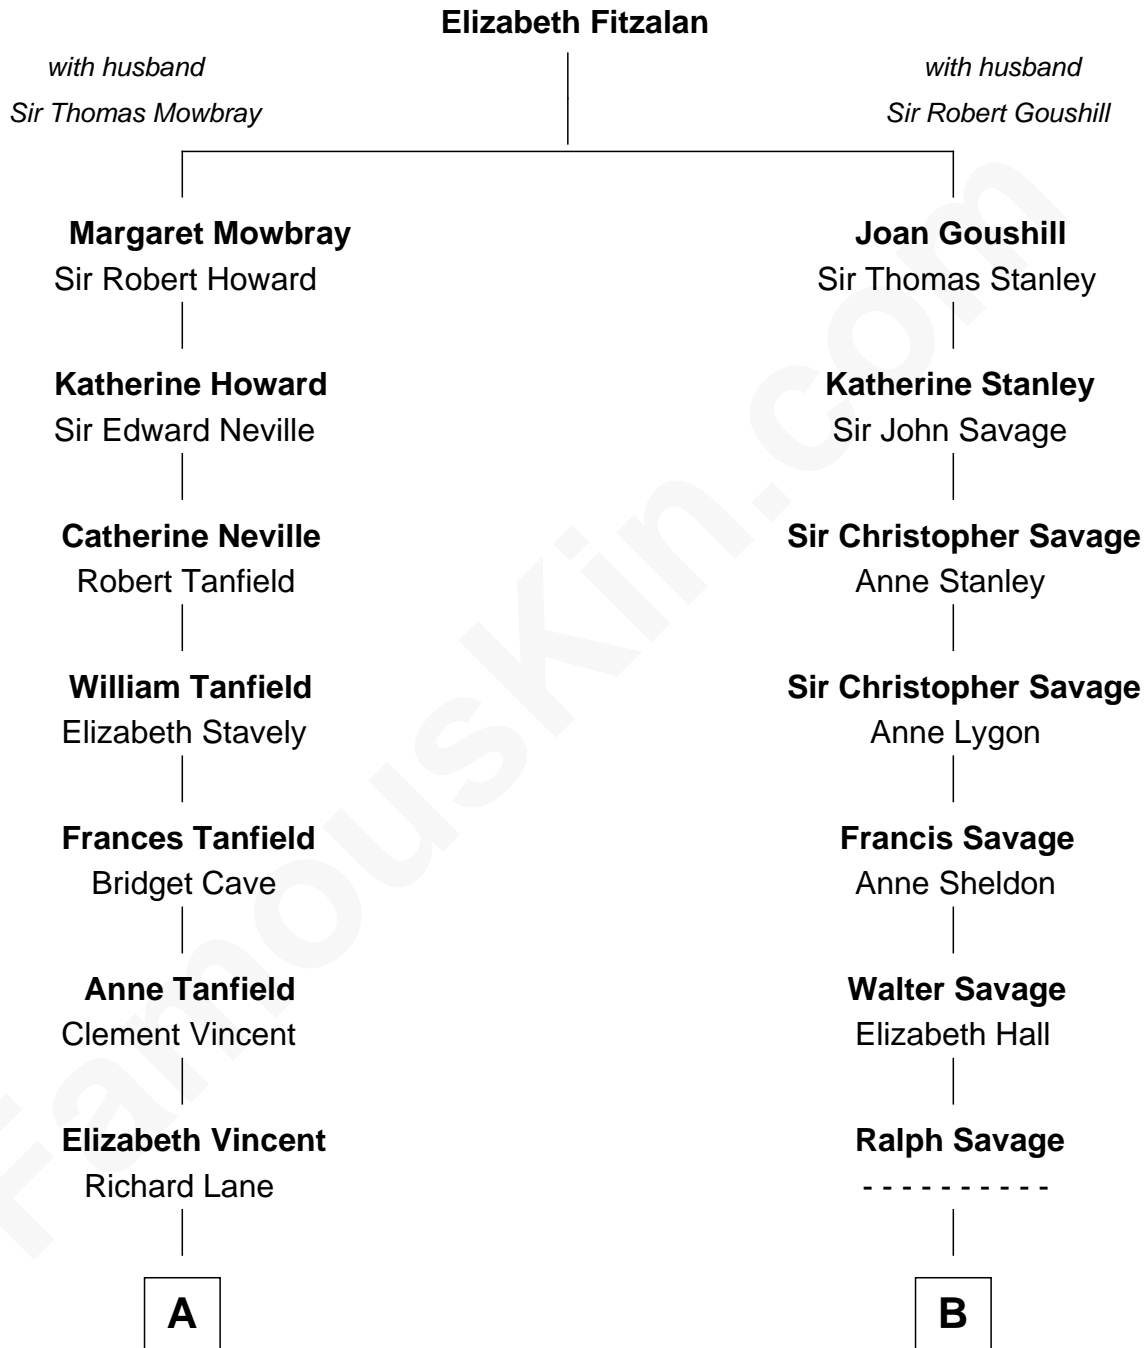

FamousKin.com
Relationship Chart of
Mary Chapin Carpenter
Singer and Songwriter

17th cousin 2 times removed of

William H. Macy
TV and Movie Actor

C

—
Harrison Marshall Robertson

Mary MacKenzie

—
Mary Bowie Robertson

Chapin Carpenter

—
Mary Chapin Carpenter

Singer and Songwriter

FamousKin.com