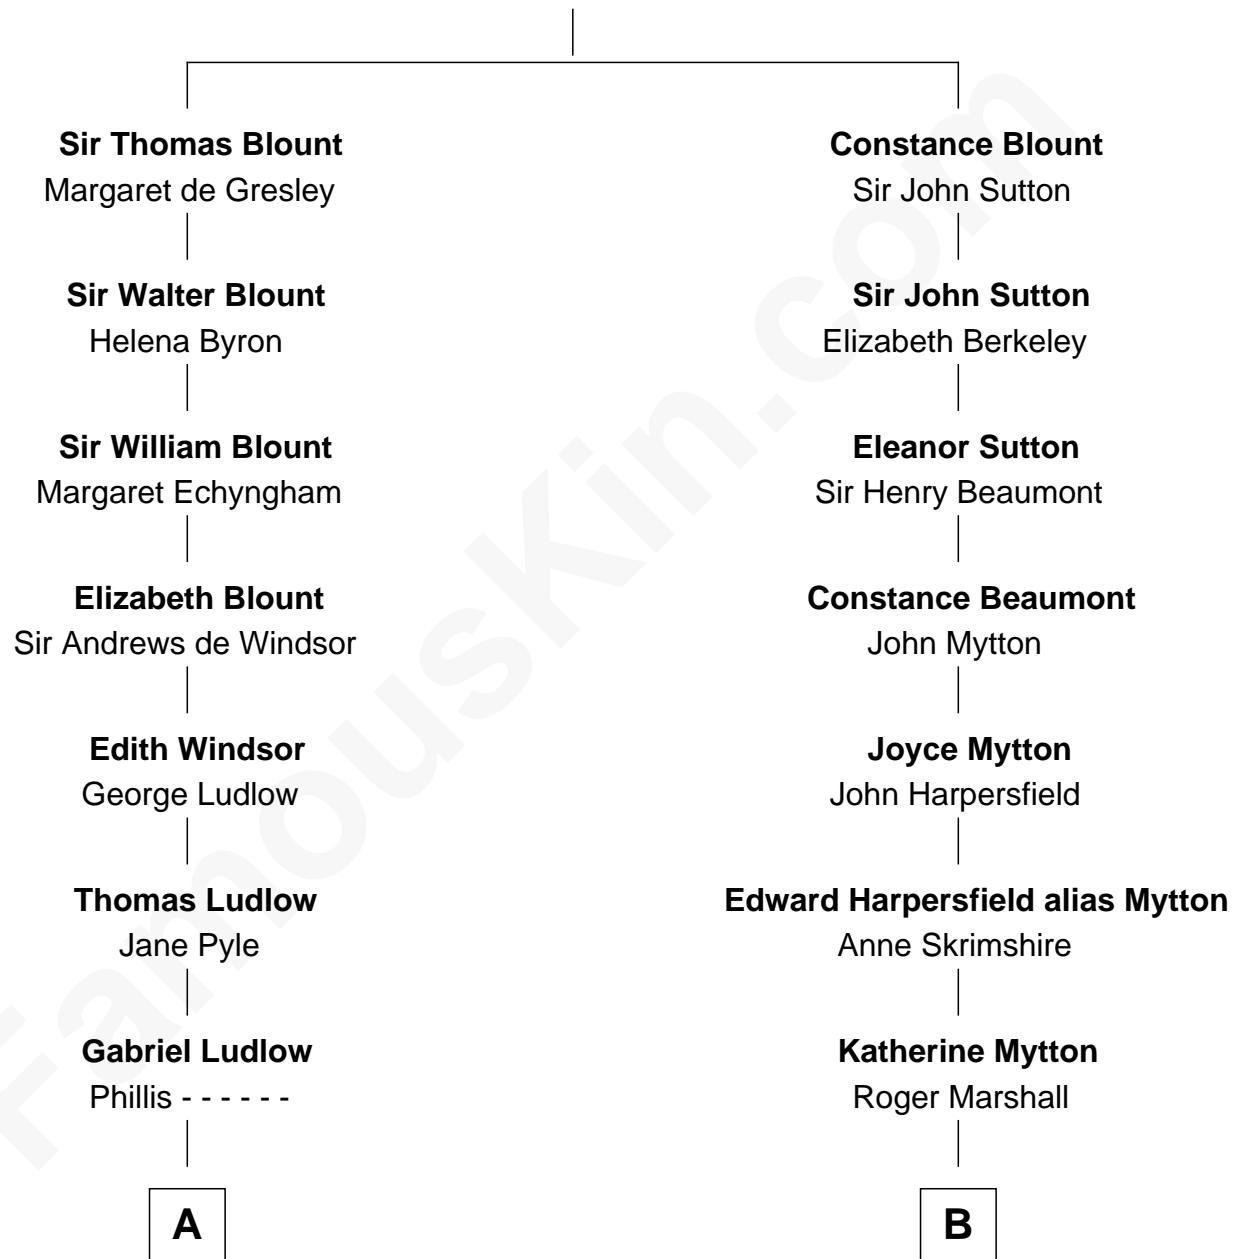

FamousKin.com
Relationship Chart of
Mary Chapin Carpenter
Singer and Songwriter

18th cousin 1 time removed of

Gerald Ford
38th U.S. President

Sir Walter Blount
 Sancha de Ayala

C

Mary Bowie Robertson
Chapin Carpenter

Mary Chapin Carpenter
Singer and Songwriter

D

Adele Augusta Ayer
Levi Addison Gardner

Dorothy Ayer Gardner
Leslie Lynch King

Gerald Ford
38th U.S. President

FamousKin.com