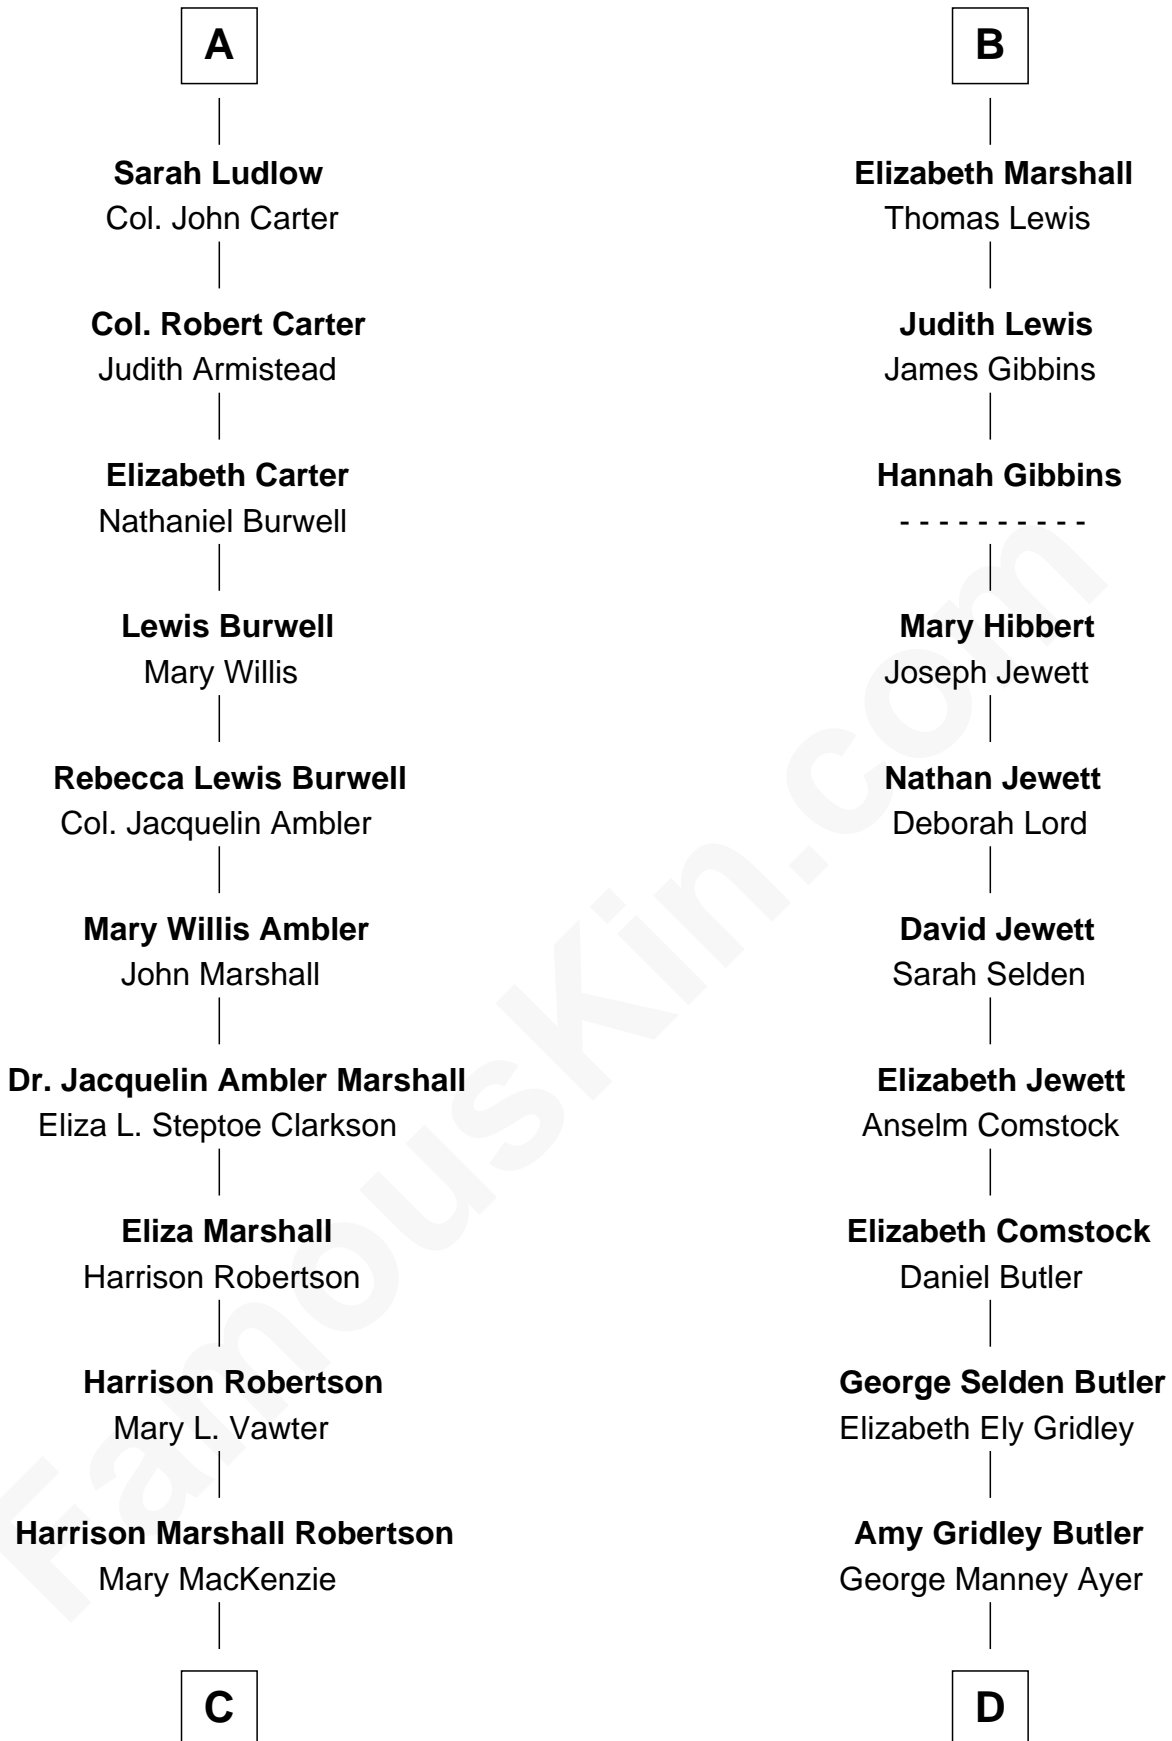

FamousKin.com
Relationship Chart of
Mary Chapin Carpenter
Singer and Songwriter

18th cousin 1 time removed of

Gerald Ford
38th U.S. President

Sir Walter Blount
 Sancha de Ayala

C

Mary Bowie Robertson
Chapin Carpenter

Mary Chapin Carpenter
Singer and Songwriter

D

Adele Augusta Ayer
Levi Addison Gardner

Dorothy Ayer Gardner
Leslie Lynch King

Gerald Ford
38th U.S. President

FamousKin.com