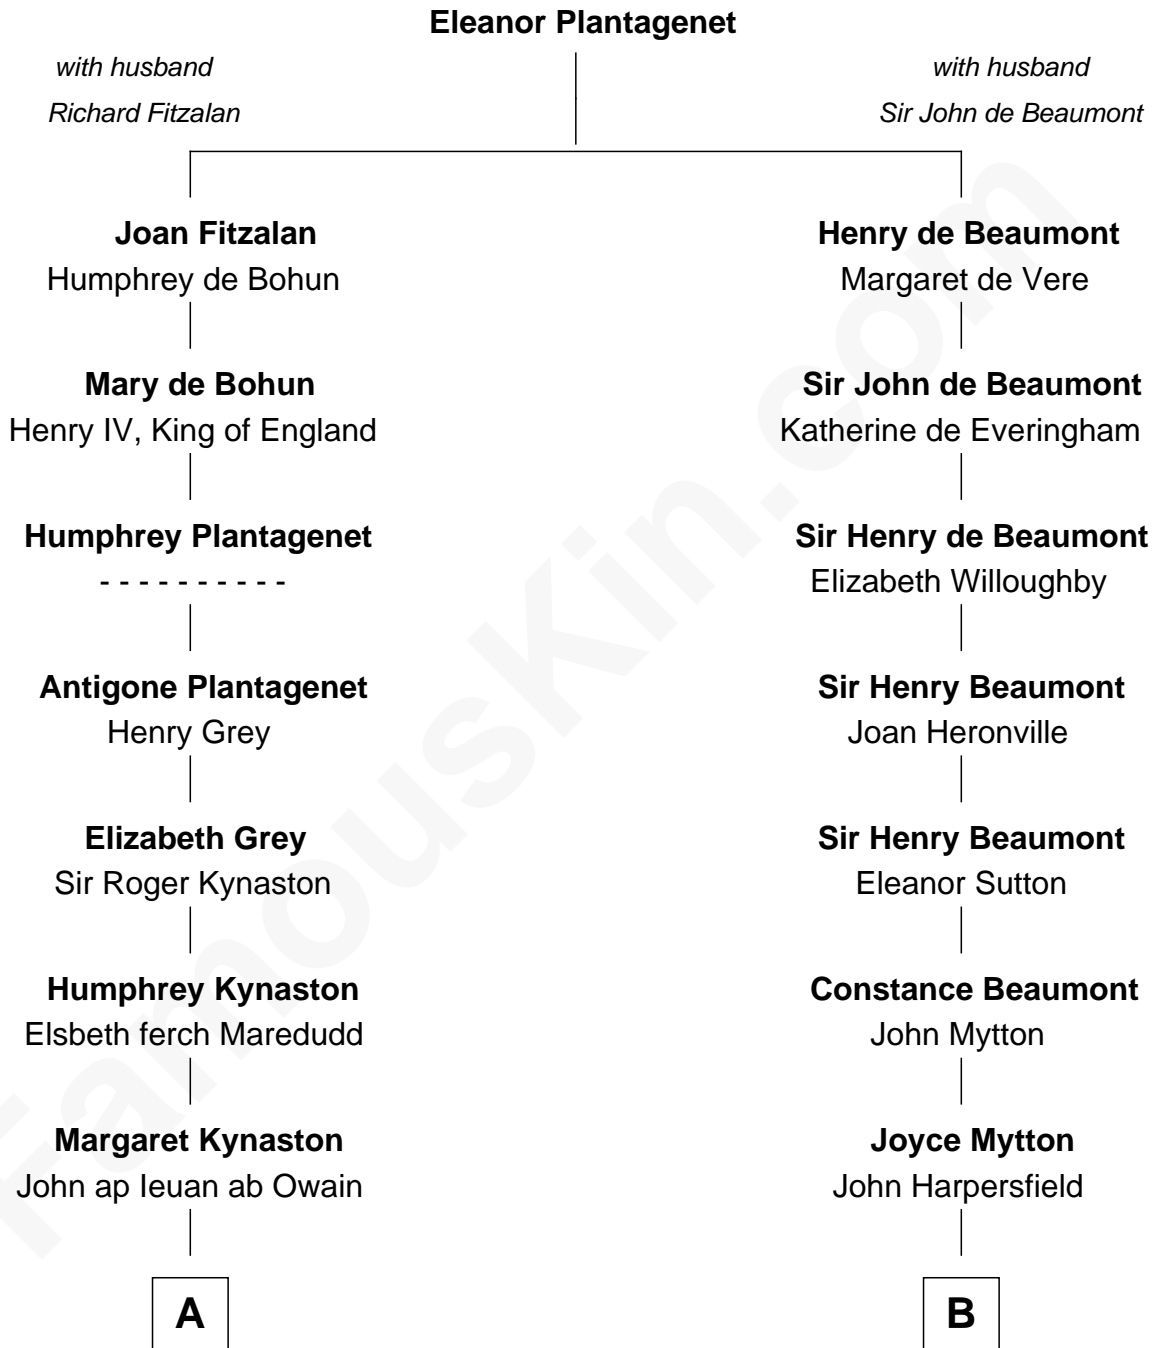

FamousKin.com
Relationship Chart of
Mary Chapin Carpenter
Singer and Songwriter

21st cousin of

Gerald Ford
38th U.S. President

C

Dr. John Thomas Carpenter

Eliza Adelaide Hill

Dr. James Stratton Carpenter

Lillian Louise Chapin

Chapin Carpenter

Ruth Smythe

Chapin Carpenter

Mary Bowie Robertson

Mary Chapin Carpenter

Singer and Songwriter

D

George Selden Butler

Elizabeth Ely Gridley

Amy Gridley Butler

George Manney Ayer

Adele Augusta Ayer

Levi Addison Gardner

Dorothy Ayer Gardner

Leslie Lynch King

Gerald Ford

38th U.S. President