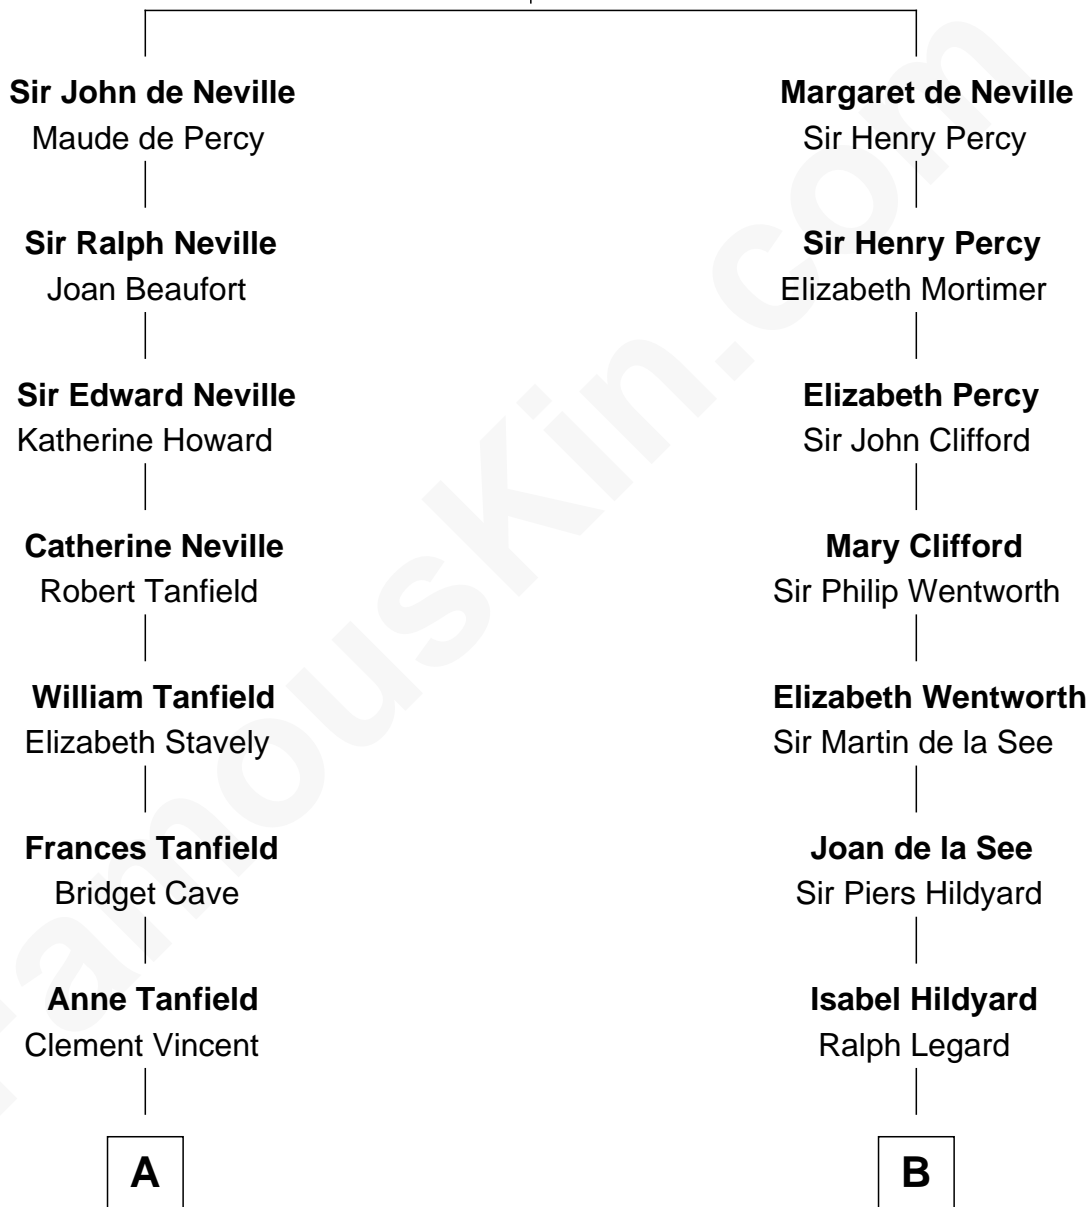

FamousKin.com
Relationship Chart of
Mary Chapin Carpenter
Singer and Songwriter

20th cousin 1 time removed of
Meghan Markle
Duchess of Sussex, TV Actress

Sir Ralph de Neville
 Alice de Audley

C

Harrison Robertson

Mary L. Vawter

Harrison Marshall Robertson

Mary MacKenzie

Mary Bowie Robertson

Chapin Carpenter

Mary Chapin Carpenter

Singer and Songwriter

D

George David Merrill

Mary Bird

Gertrude May Merrill

Fred George Sanders

Doris Mary Rita Sanders

Gordon Arnold Markle

Thomas Wayne Markle

Doria Loyce Ragland