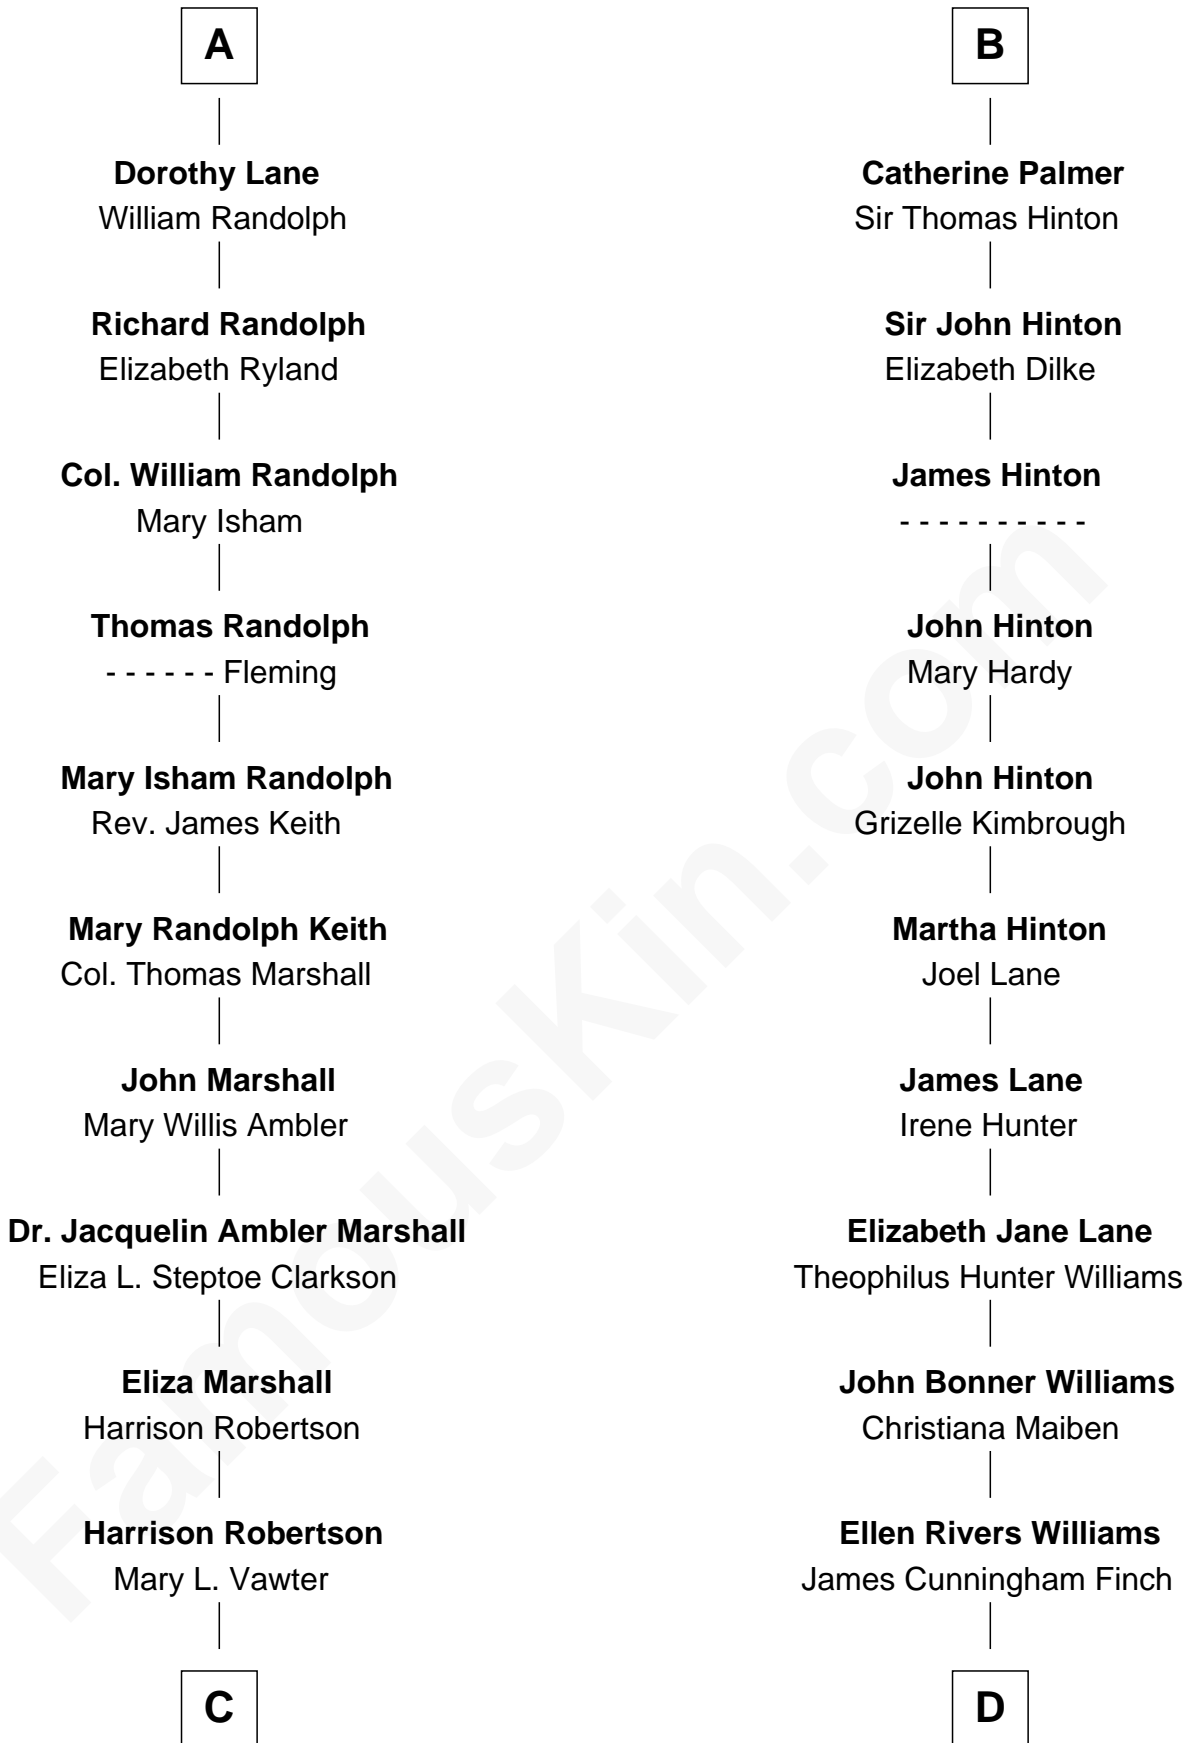

FamousKin.com
Relationship Chart of
Mary Chapin Carpenter
Singer and Songwriter

18th cousin 1 time removed of

Harper Lee
Author of To Kill a Mockingbird

FamousKin.com