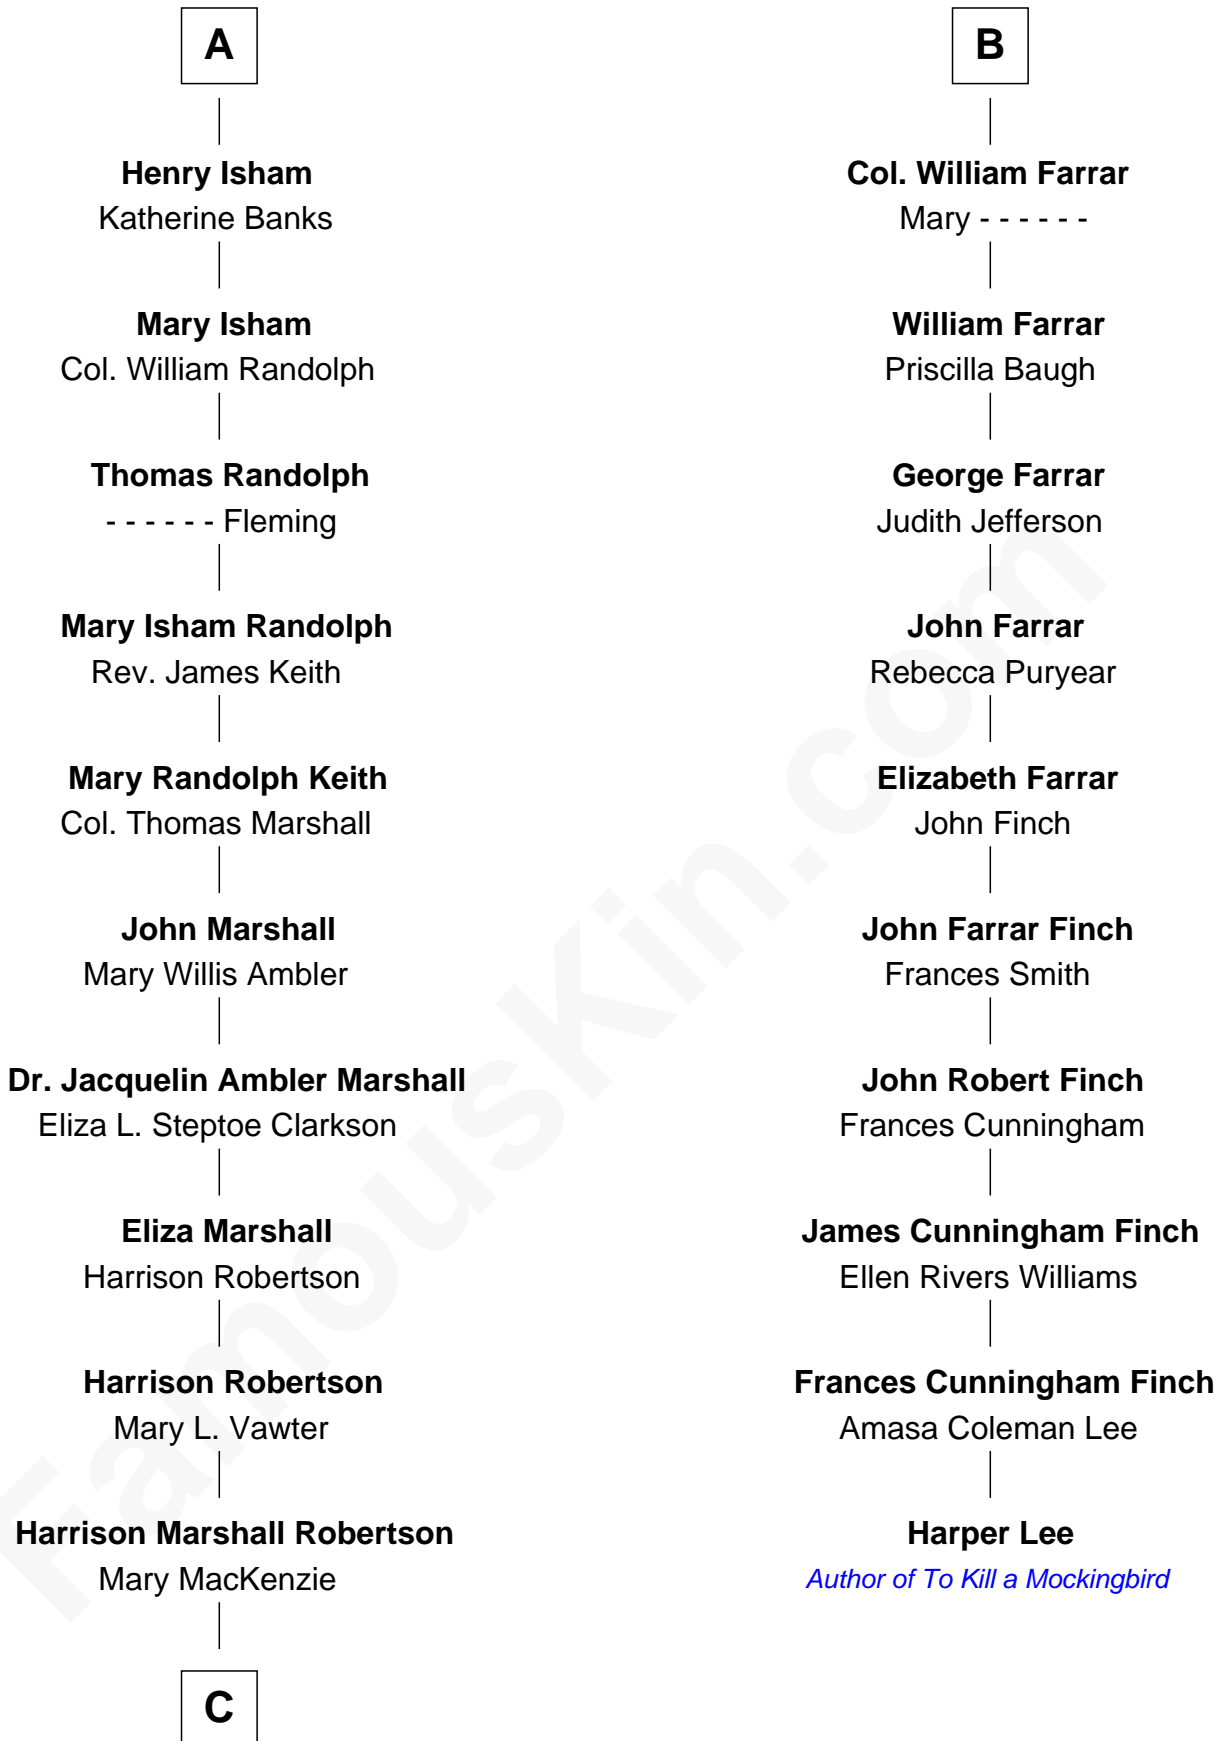

FamousKin.com
Relationship Chart of
Mary Chapin Carpenter
Singer and Songwriter

16th cousin 2 times removed of

Harper Lee
Author of To Kill a Mockingbird

C

—
Mary Bowie Robertson

Chapin Carpenter

—
Mary Chapin Carpenter

Singer and Songwriter

FamousKin.com