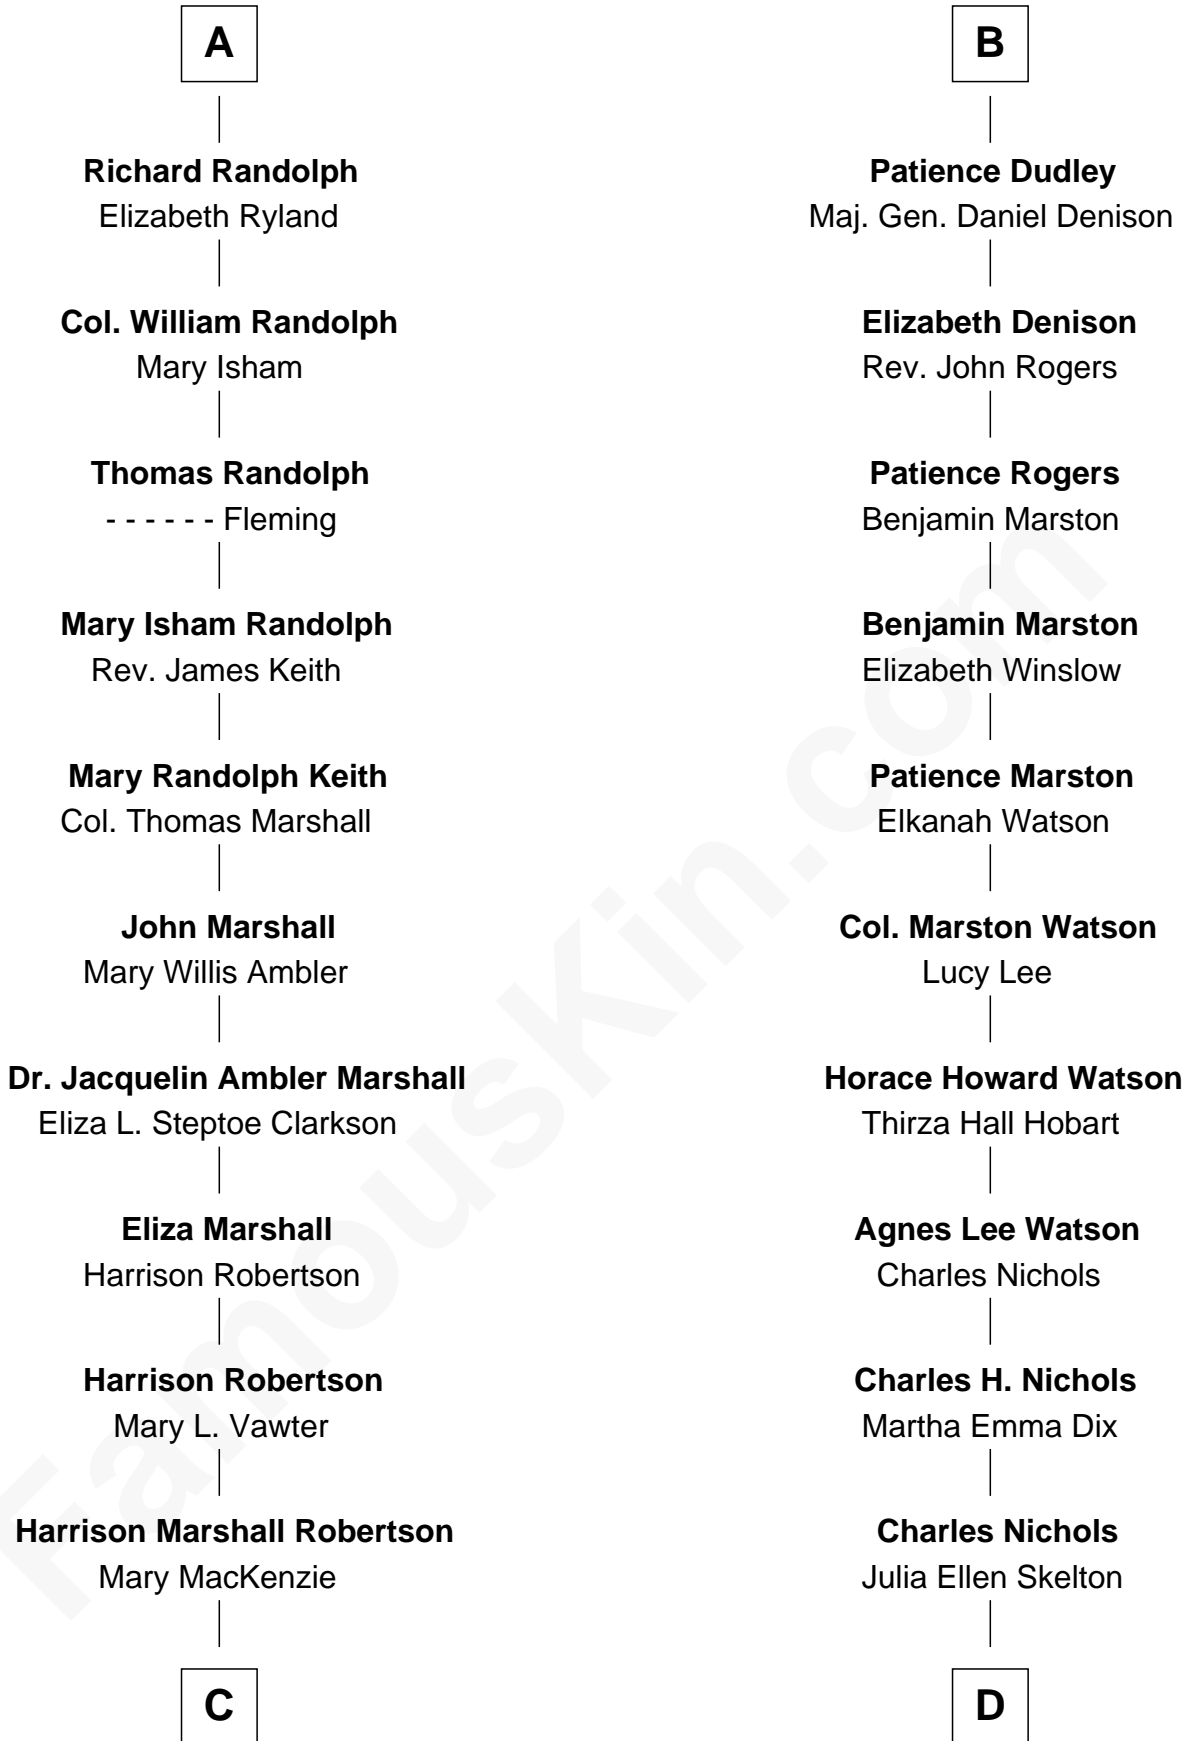

FamousKin.com
Relationship Chart of
Mary Chapin Carpenter
Singer and Songwriter

18th cousin 1 time removed of

John Cena
Movie Actor and WWE Pro Wrestler

C

Mary Bowie Robertson

Chapin Carpenter

Mary Chapin Carpenter