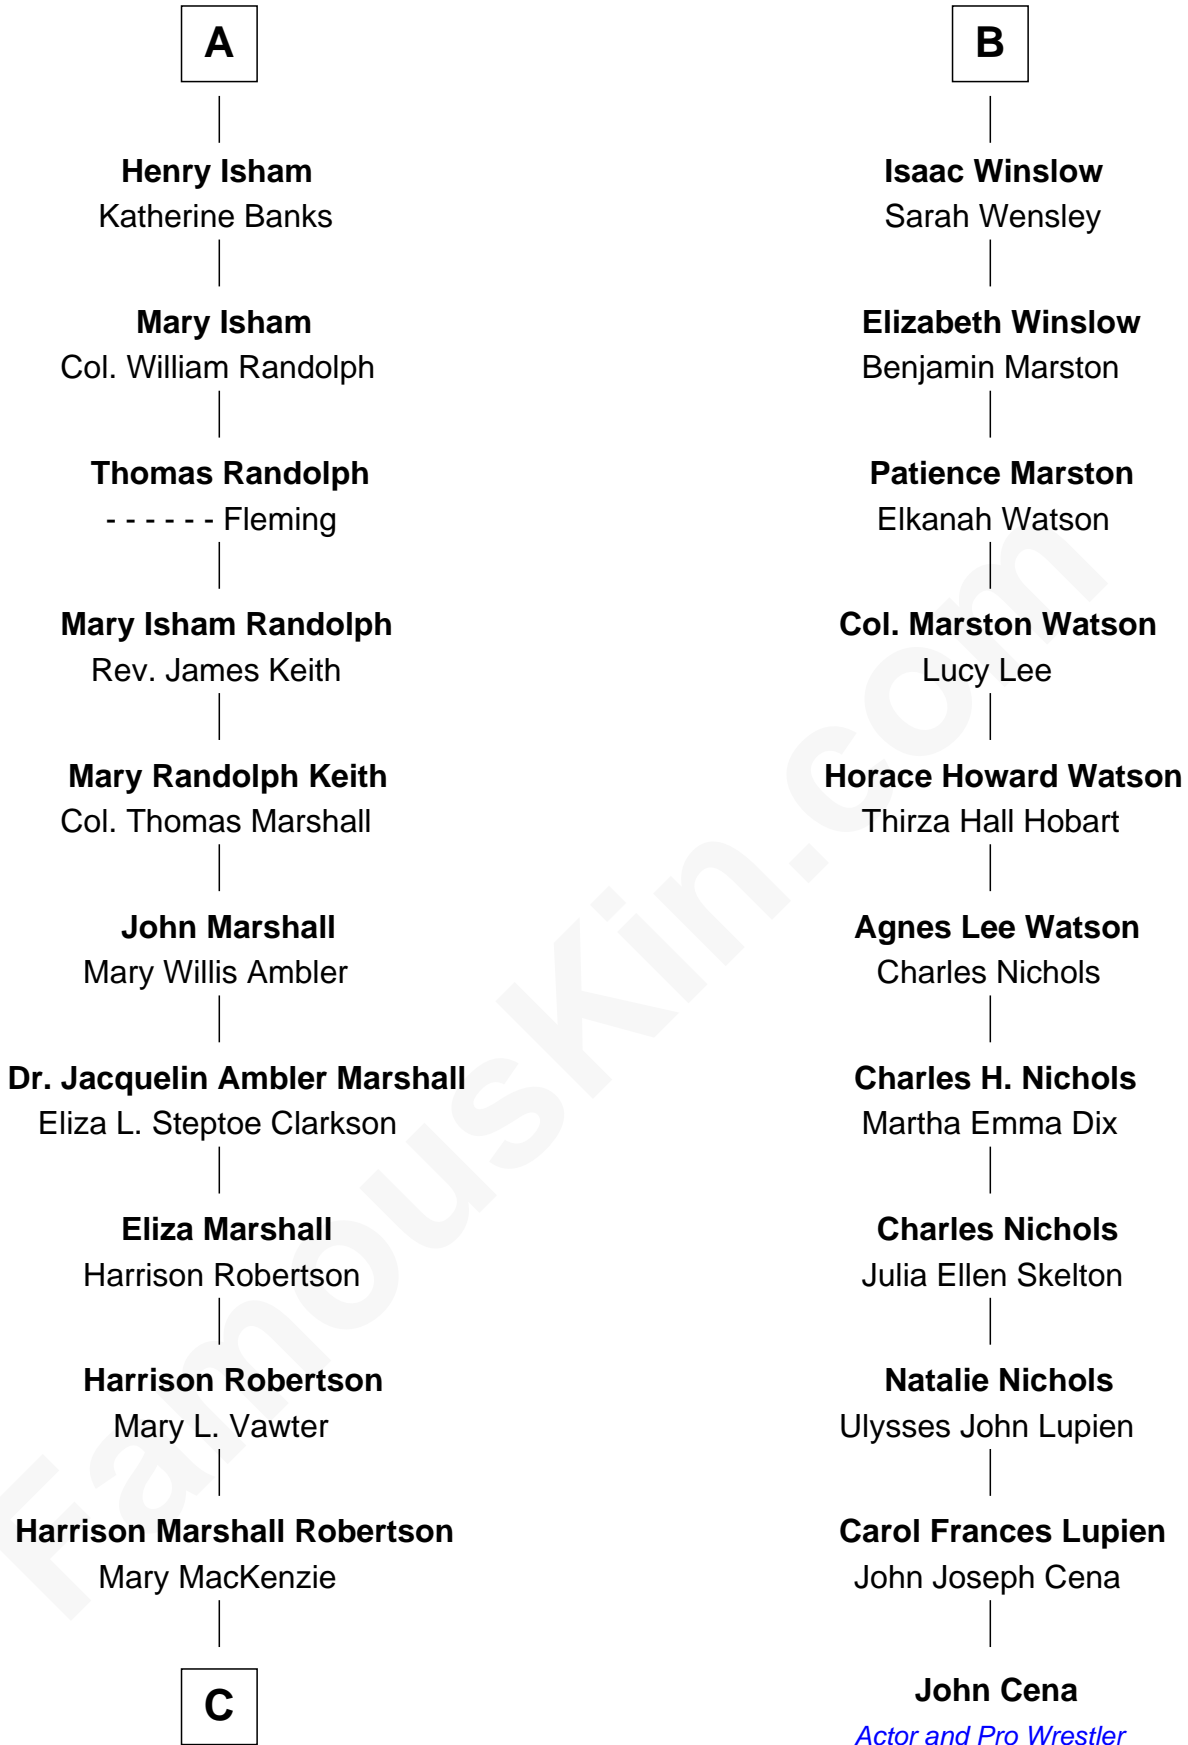

FamousKin.com
Relationship Chart of
Mary Chapin Carpenter
Singer and Songwriter

17th cousin 1 time removed of

John Cena
Movie Actor and WWE Pro Wrestler

C

—
Mary Bowie Robertson

Chapin Carpenter

—
Mary Chapin Carpenter

Singer and Songwriter

FamousKin.com