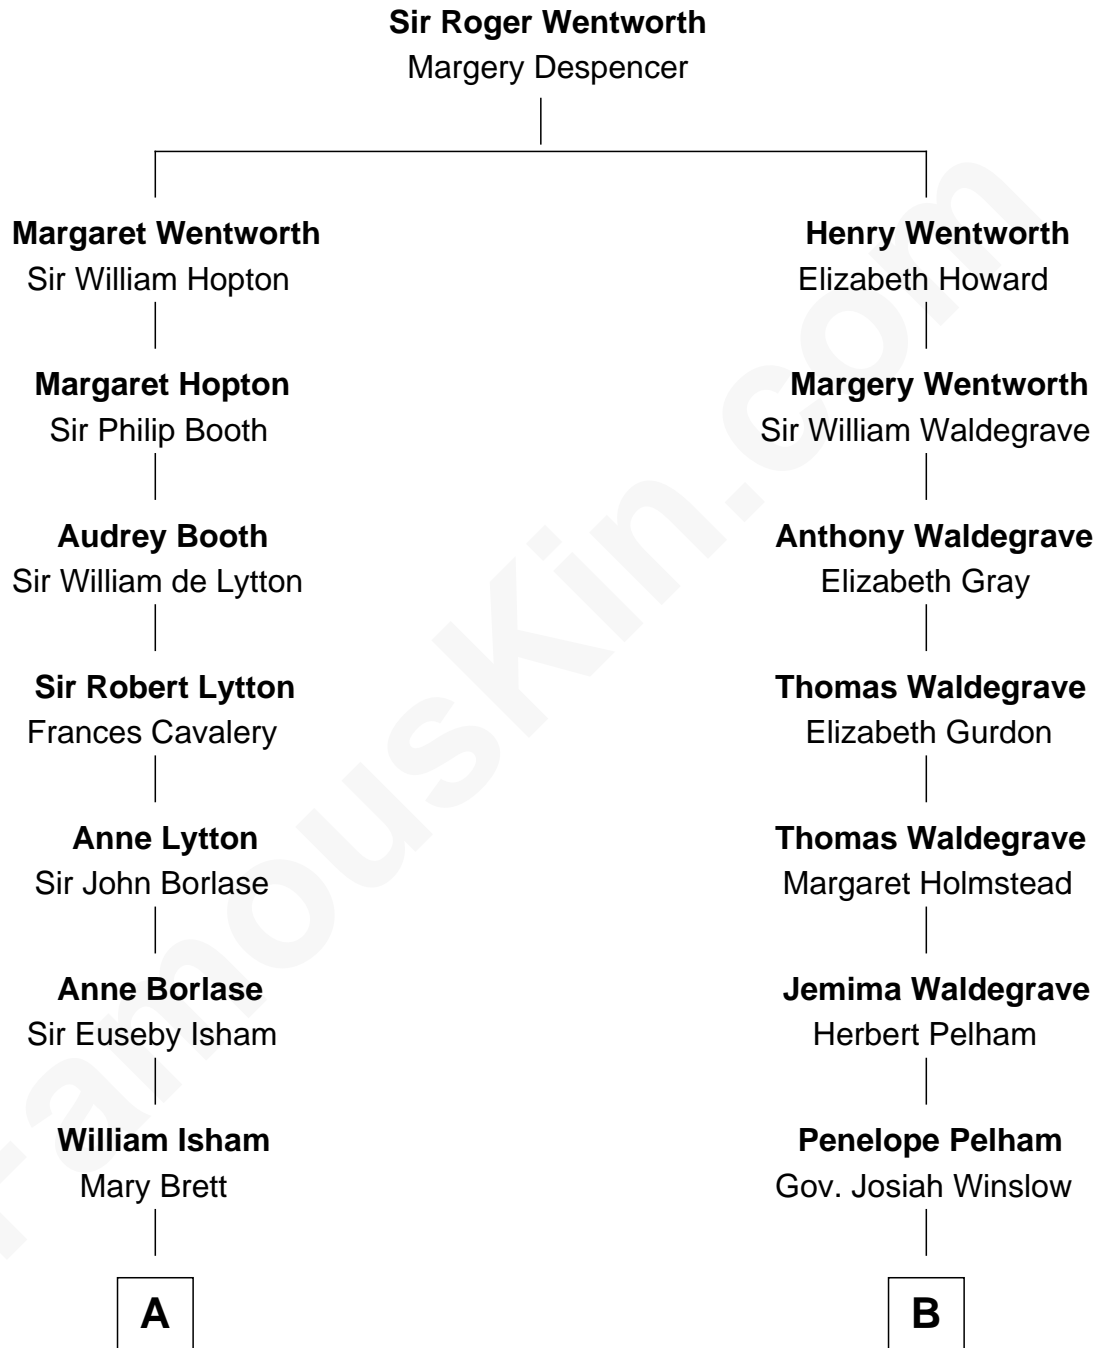

FamousKin.com
Relationship Chart of
Mary Chapin Carpenter
Singer and Songwriter

17th cousin 1 time removed of

John Cena
Movie Actor and WWE Pro Wrestler

C

—
Mary Bowie Robertson

Chapin Carpenter

—
Mary Chapin Carpenter

Singer and Songwriter

FamousKin.com