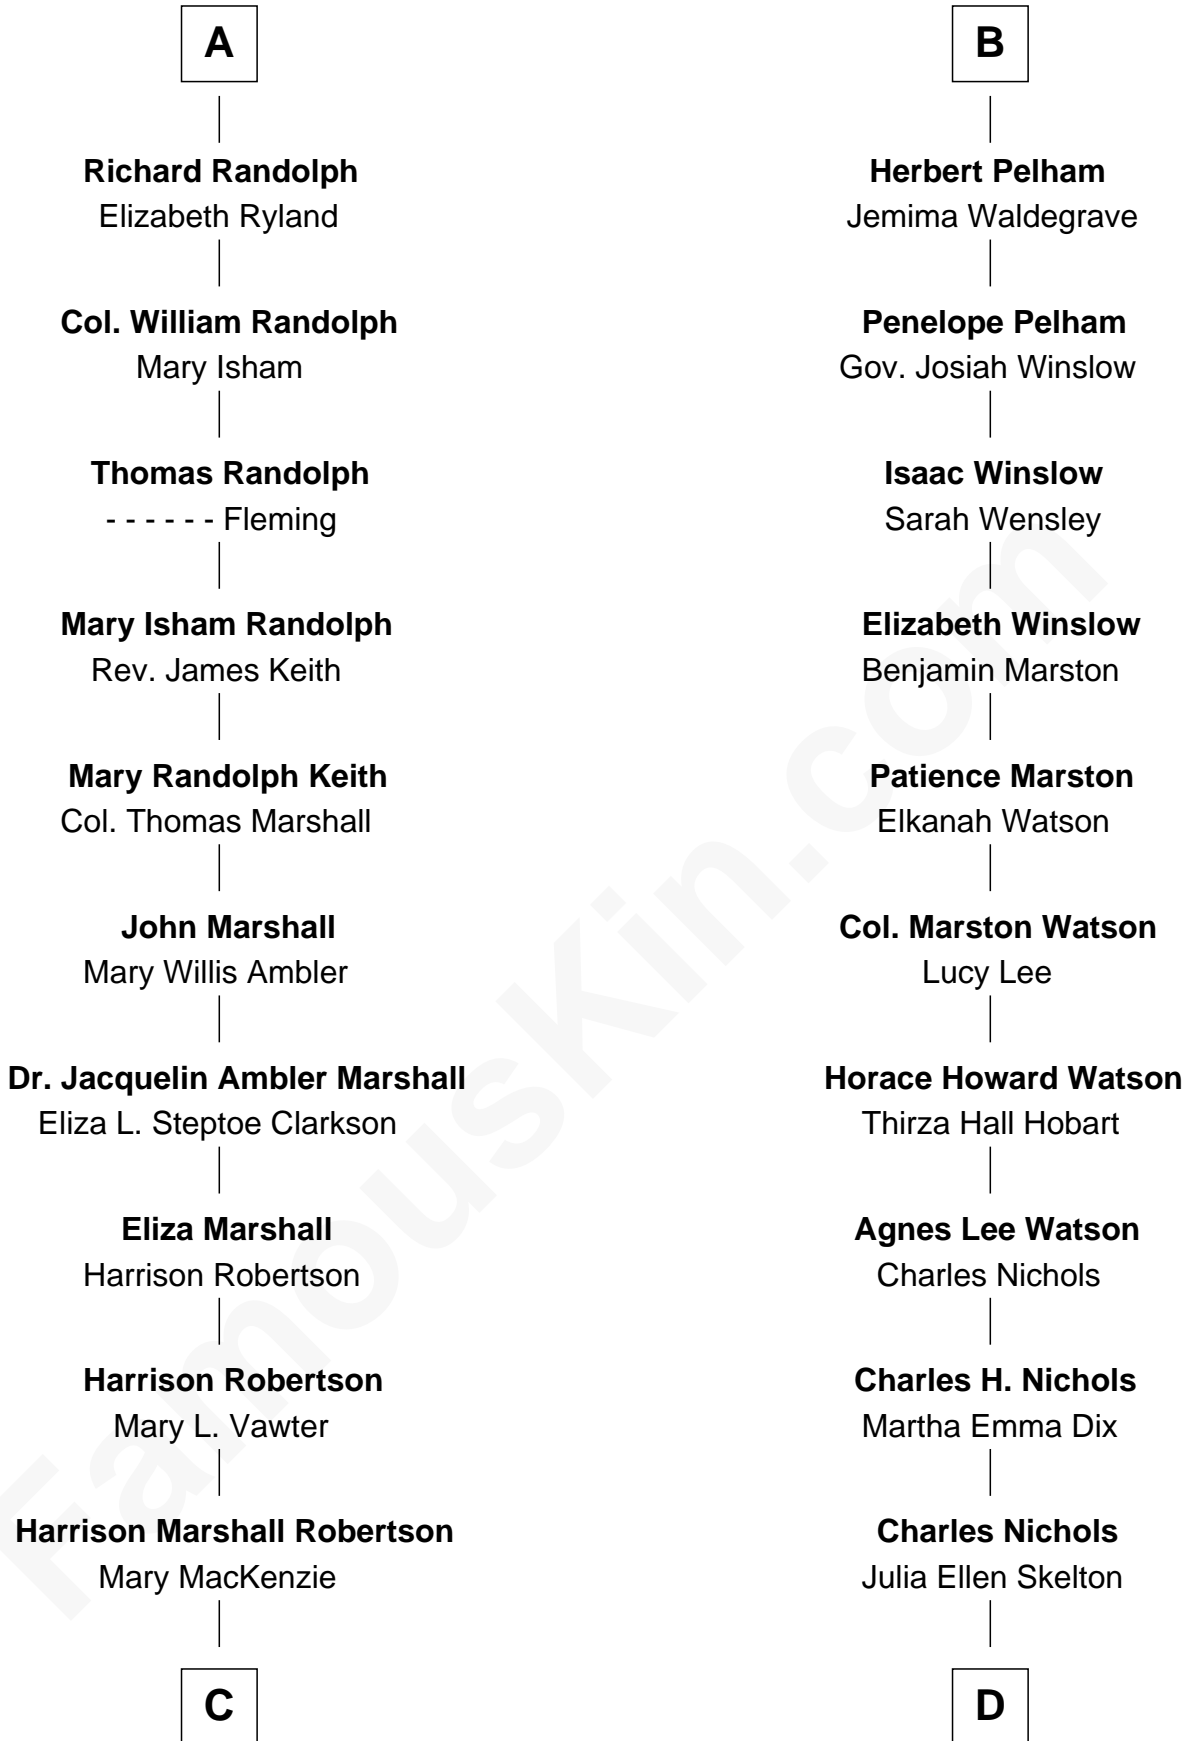

FamousKin.com
Relationship Chart of
Mary Chapin Carpenter
Singer and Songwriter

18th cousin 1 time removed of

John Cena
Movie Actor and WWE Pro Wrestler

C

Mary Bowie Robertson

Chapin Carpenter

Mary Chapin Carpenter