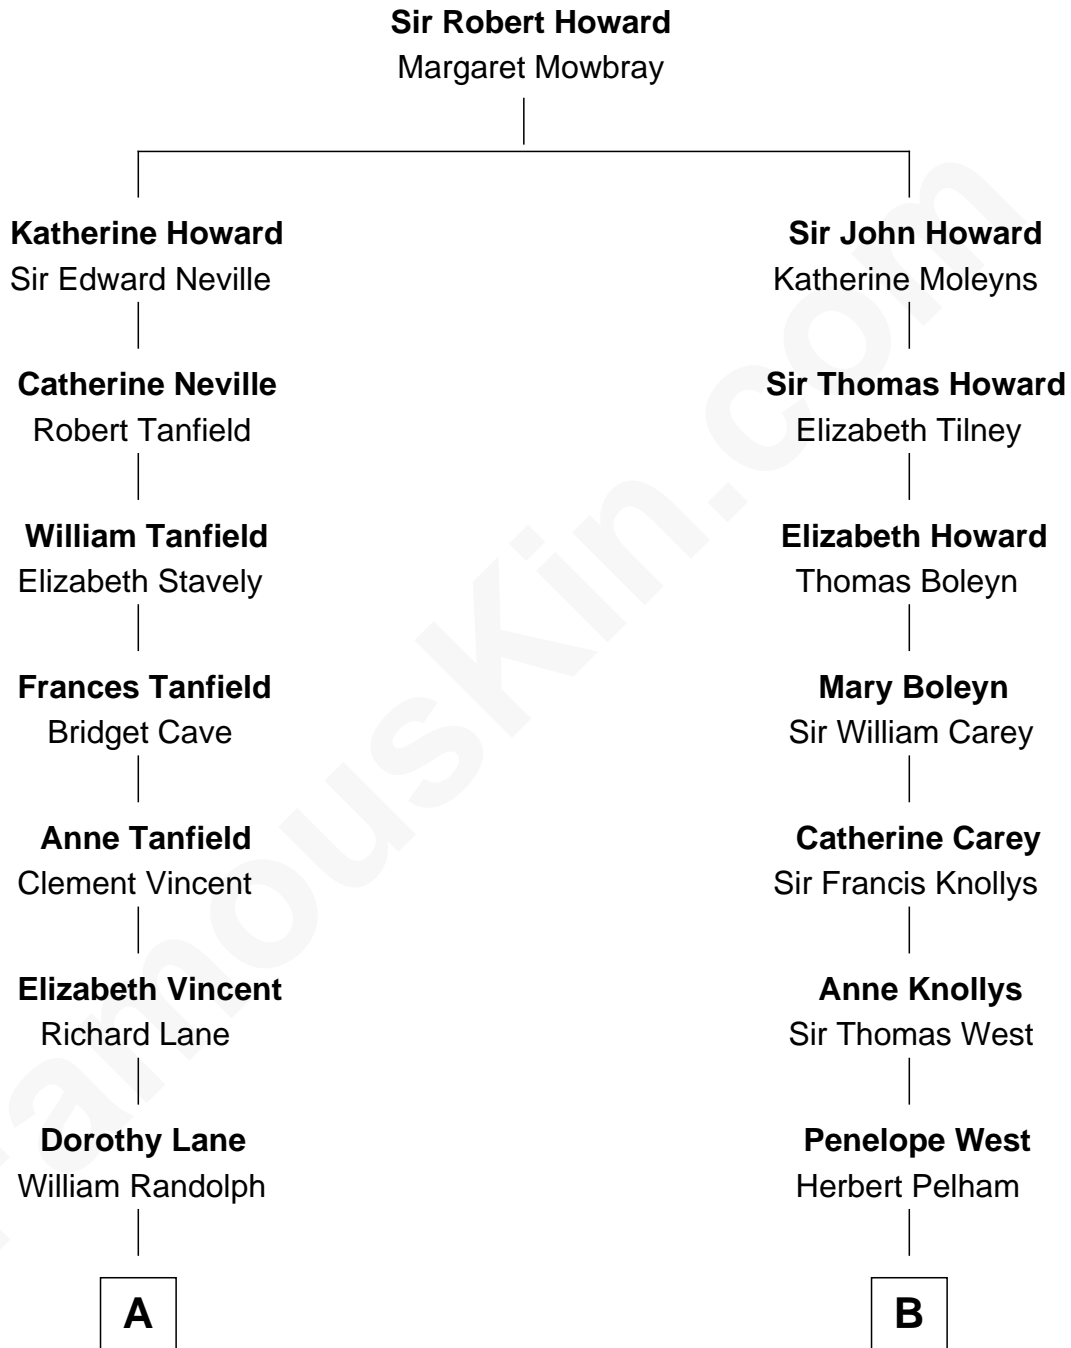

FamousKin.com
Relationship Chart of
Mary Chapin Carpenter
Singer and Songwriter

18th cousin 1 time removed of

John Cena
Movie Actor and WWE Pro Wrestler

C

Mary Bowie Robertson

Chapin Carpenter

Mary Chapin Carpenter