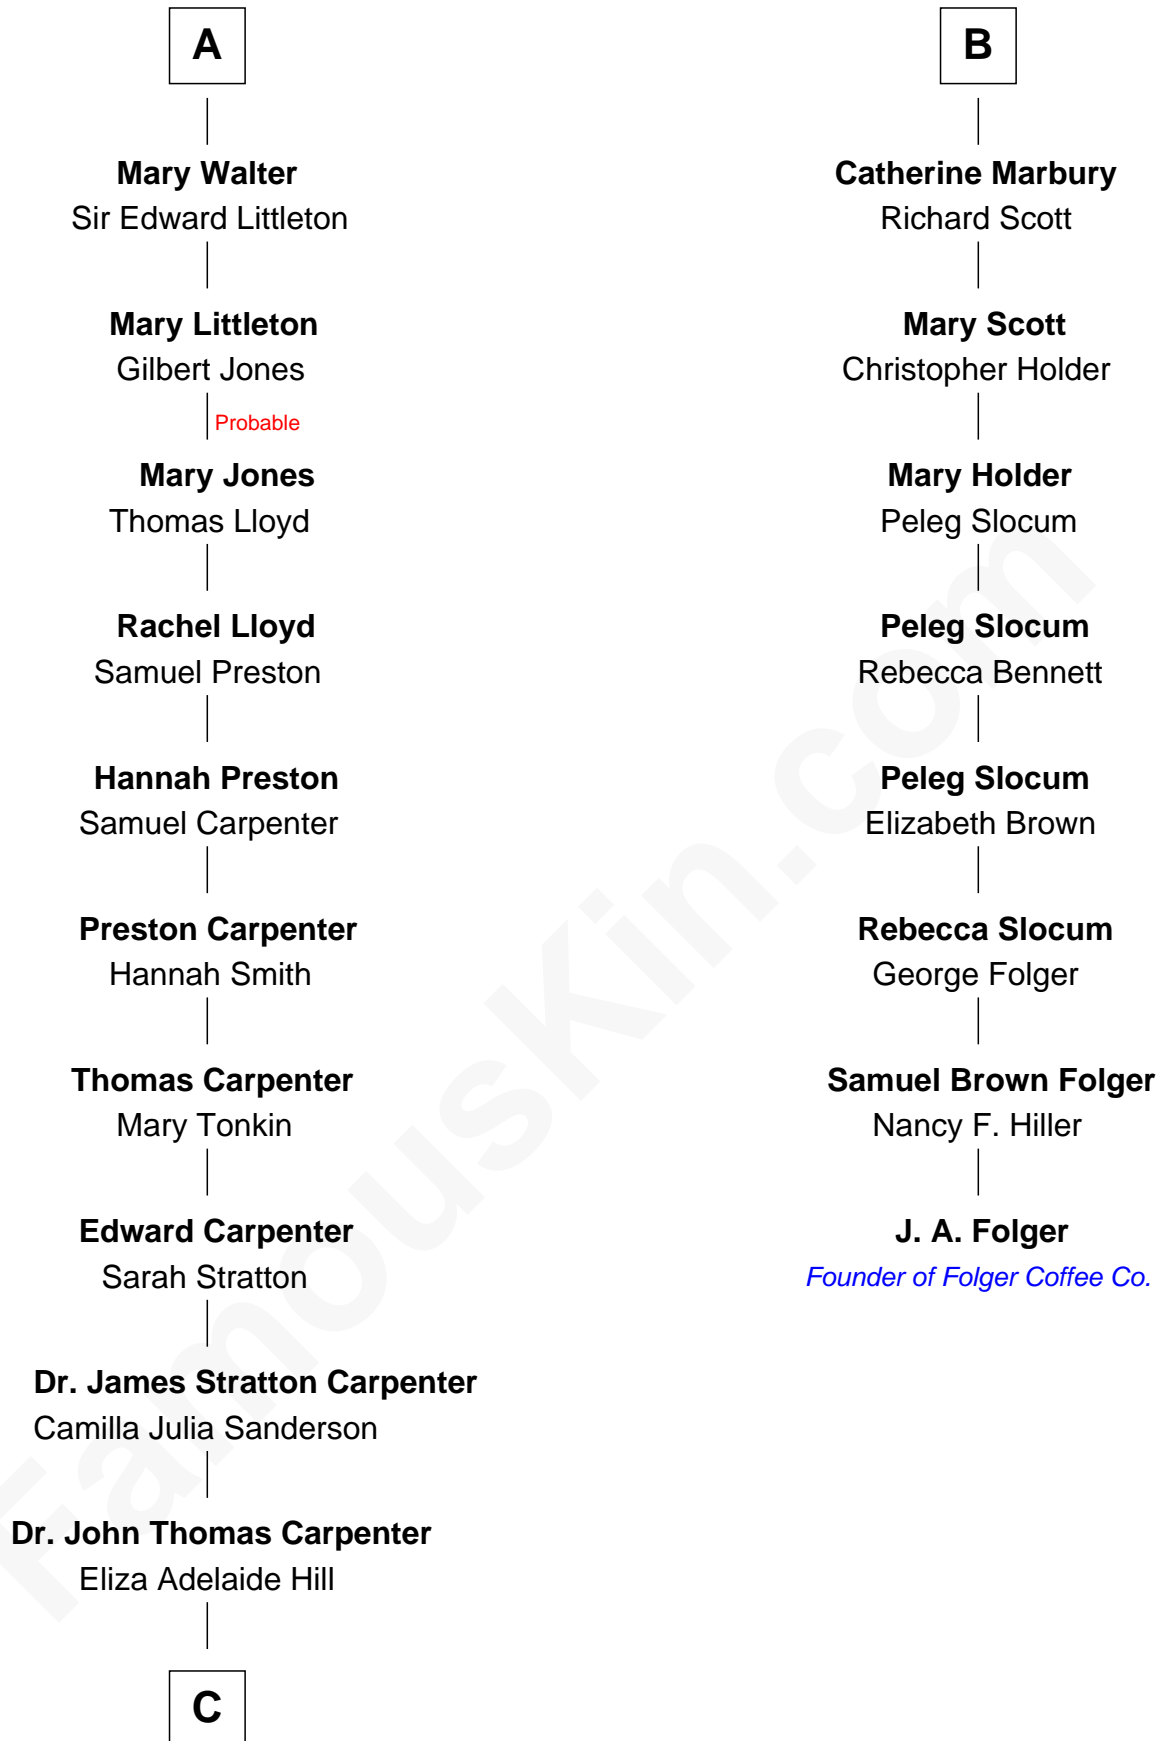

FamousKin.com
Relationship Chart of
Mary Chapin Carpenter
Singer and Songwriter

14th cousin 6 times removed of

J. A. Folger
Founder of Folger Coffee Company

C

—
Dr. James Stratton Carpenter

Lillian Louise Chapin

—
Chapin Carpenter

Ruth Smythe

—
Chapin Carpenter

Mary Bowie Robertson

—
Mary Chapin Carpenter

Singer and Songwriter

FamousKin.com